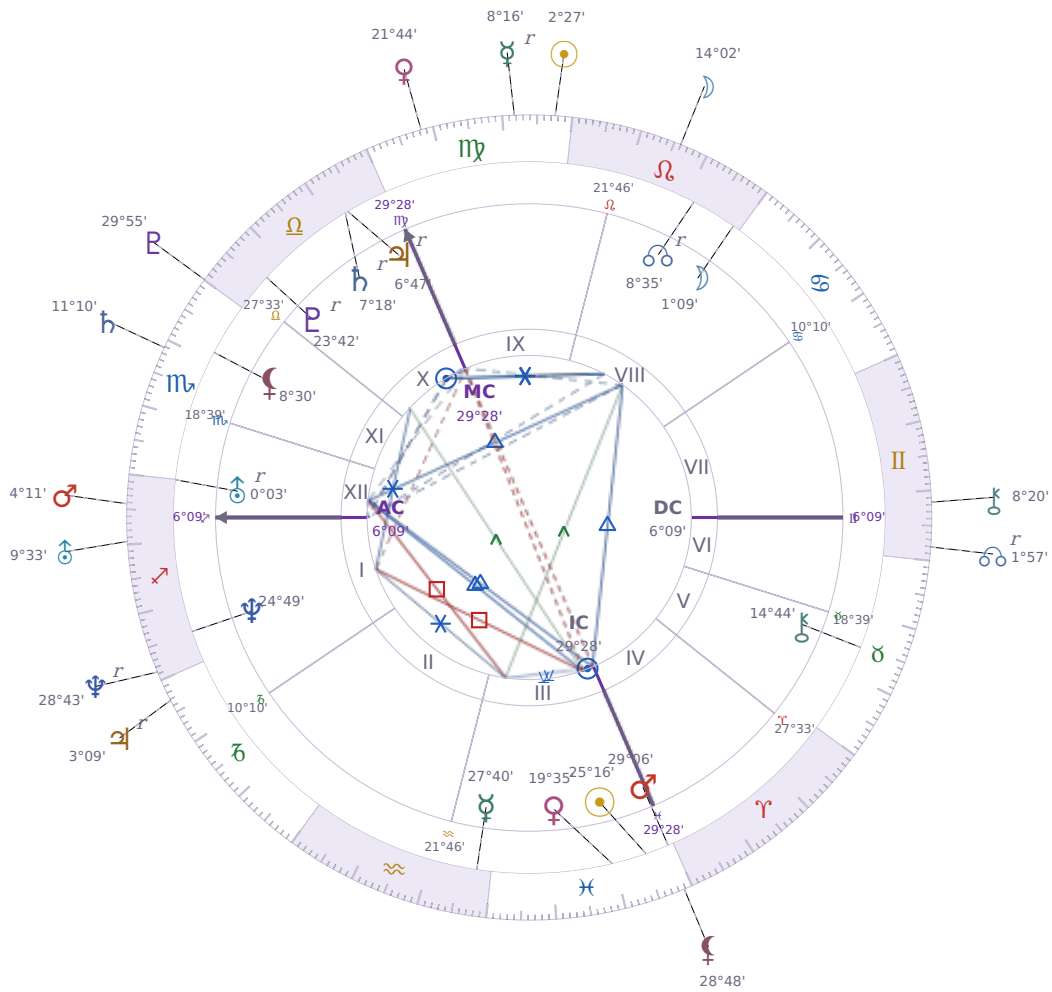

DAILY HOROSCOPE

Péter Magyar

Hungarian politician

♋ Pisces March 16, 1981 00:08 Budapest

Saturday, 25 August 1984

TRANSITS FOR TODAY

☉ Sun	in ♍ Virgo	2°27'06"
☾ Moon	in ♌ Leo	14°02'34"
☿ Mercury	in ♍ Virgo Rx	8°16'36"
♀ Venus	in ♍ Virgo	21°44'52"
♂ Mars	in ♐ Sagittarius	4°11'23"
♃ Jupiter	in ♑ Capricorn Rx	3°09'28"
♄ Saturn	in ♏ Scorpio	11°10'40"