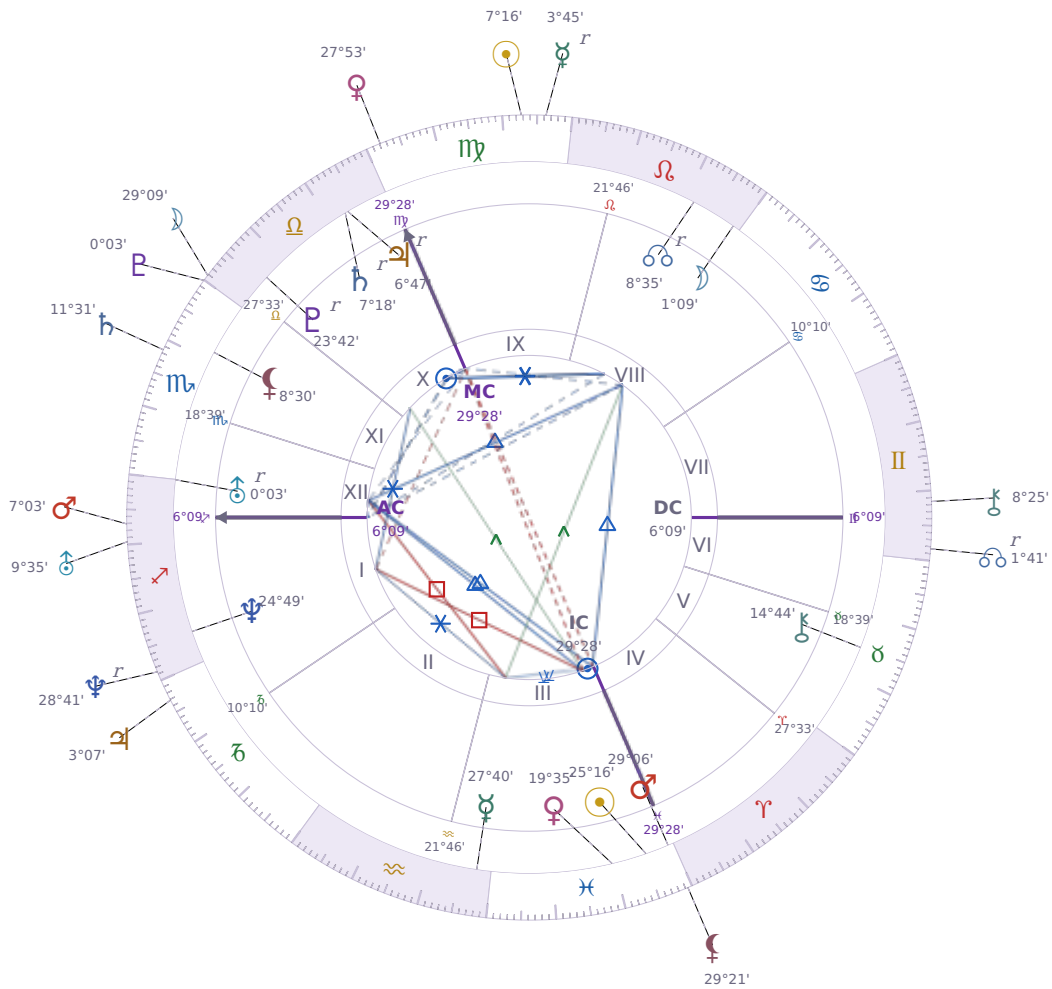

DAILY HOROSCOPE

Péter Magyar

Hungarian politician

♊ Pisces March 16, 1981 00:08 Budapest

Thursday, 30 August 1984

TRANSITS FOR TODAY

☉ Sun	in ♍ Virgo	7°16'59"
☾ Moon	in ♎ Libra	29°09'46"
☿ Mercury	in ♍ Virgo Rx	3°45'58"
♀ Venus	in ♍ Virgo	27°53'41"
♂ Mars	in ♐ Sagittarius	7°03'35"
♃ Jupiter	in ♑ Capricorn	3°07'36"
♄ Saturn	in ♏ Scorpio	11°31'26"

♅ Uranus	in ♏ Sagittarius	9°35'51"
♆ Neptune	in ♏ Sagittarius Rx	28°41'01"
♇ Pluto	in ♏ Scorpio	0°03'44"
♄ Chiron	in ♊ Gemini	8°25'54"
♁ NNode	in ♊ Gemini Rx	1°41'15"
♁ Lilith	in ♋ Pisces	29°21'42"

NATAL PLANETS

KEY DATE

♃ Jupiter stations Direct

Jupiter turning **direct again** means opportunities and decisions that felt stuck or unclear over the past months can finally move ahead with real momentum. What becomes **clearer now** is whether plans, applications, or deals are actually going to work — delays lift and you get actual answers instead of waiting. **Growth starts moving** in the areas where *Jupiter* sits in your chart, so watch for openings in money, work, relationships, or learning that were on pause during the retrograde.