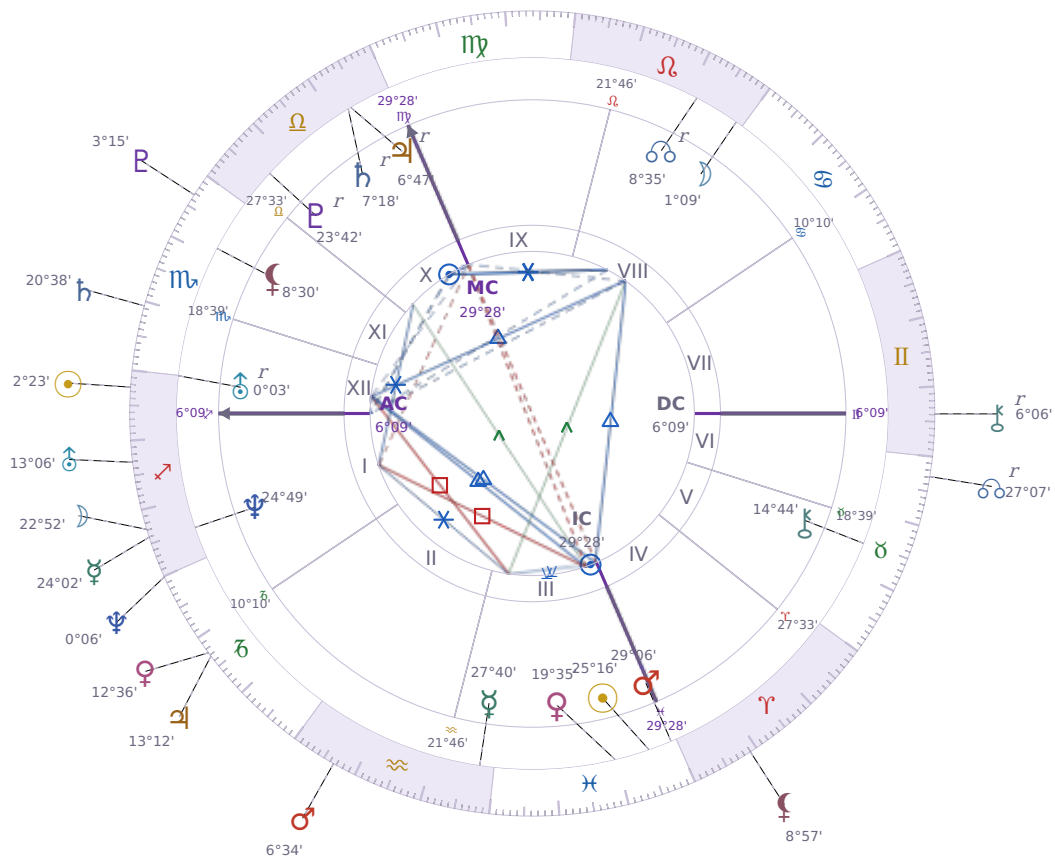

DAILY HOROSCOPE

Péter Magyar

Hungarian politician

♋ Pisces March 16, 1981 00:08 Budapest

Saturday, 24 November 1984

TRANSITS FOR TODAY

☉ Sun	in ♏ Sagittarius	2°23'41"
☾ Moon	in ♏ Sagittarius	22°52'15"
☿ Mercury	in ♏ Sagittarius	24°02'36"
♀ Venus	in ♐ Capricorn	12°36'43"
♂ Mars	in ♒ Aquarius	6°34'23"
♃ Jupiter	in ♐ Capricorn	13°12'06"
♄ Saturn	in ♏ Scorpio	20°38'44"

♅ Uranus	in	♐ Sagittarius	13°06'27"
♆ Neptune	in	♑ Capricorn	0°06'00"
♇ Pluto	in	♏ Scorpio	3°15'01"
♁ Chiron	in	♊ Gemini Rx	6°06'04"
♁ NNode	in	♉ Taurus Rx	27°08'00"
♁ Lilith	in	♈ Aries	8°57'43"

NATAL PLANETS

** = natal resonance — this transit echoes your birth chart, amplifying its influence*

LUNAR DAY

Moon in ♊ Sagittarius · Day 2 / 30 · New Moon

Restlessness with routine increases during this transit, and the desire to break out of familiar patterns grows. Opinions get expressed more freely and with less filtering for the next day or two.

Saturday · ♄ Saturn

Colors: Violet

Stone: Obsidian

Number: 8