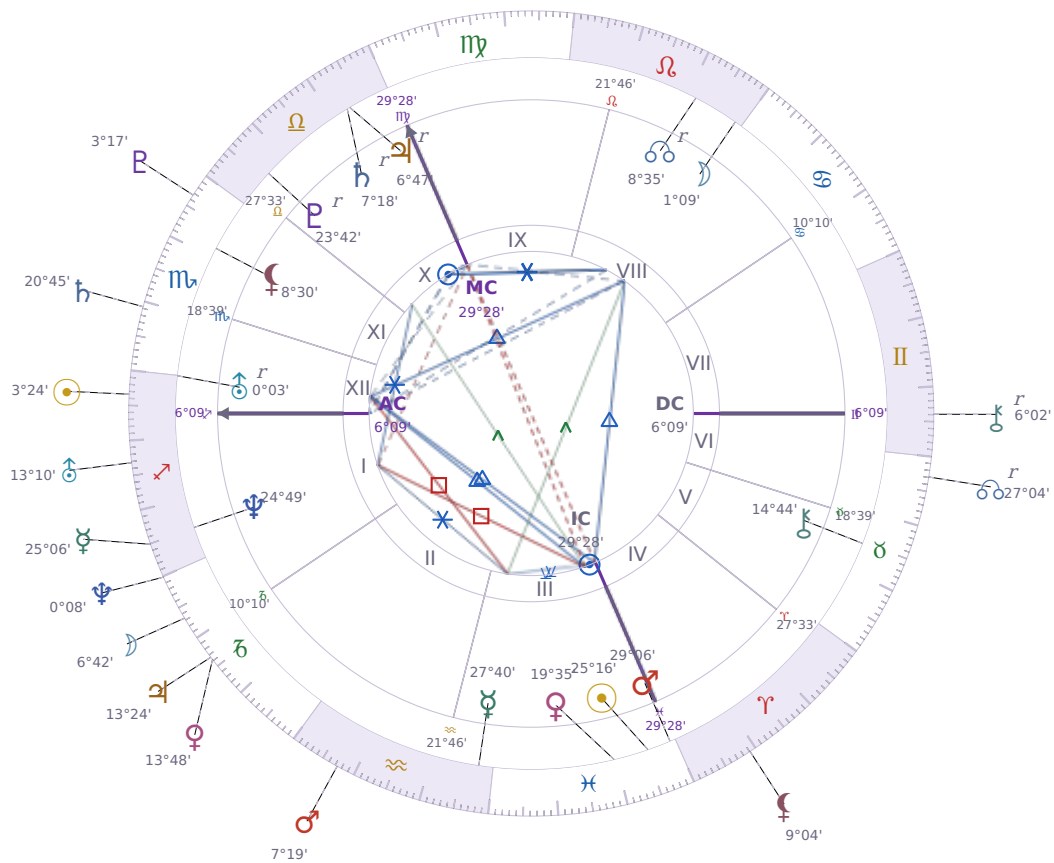

DAILY HOROSCOPE

## Péter Magyar

Hungarian politician

♋ Pisces March 16, 1981 00:08 Budapest

**Sunday, 25 November 1984**

### TRANSITS FOR TODAY

☉ Sun	in ♏ Sagittarius	3°24'24"
☾ Moon	in ♑ Capricorn	6°42'01"
☿ Mercury	in ♏ Sagittarius	25°06'16"
♀ Venus	in ♑ Capricorn	13°48'28"
♂ Mars	in ♒ Aquarius	7°19'43"
♃ Jupiter	in ♑ Capricorn	13°24'18"
♄ Saturn	in ♏ Scorpio	20°45'49"