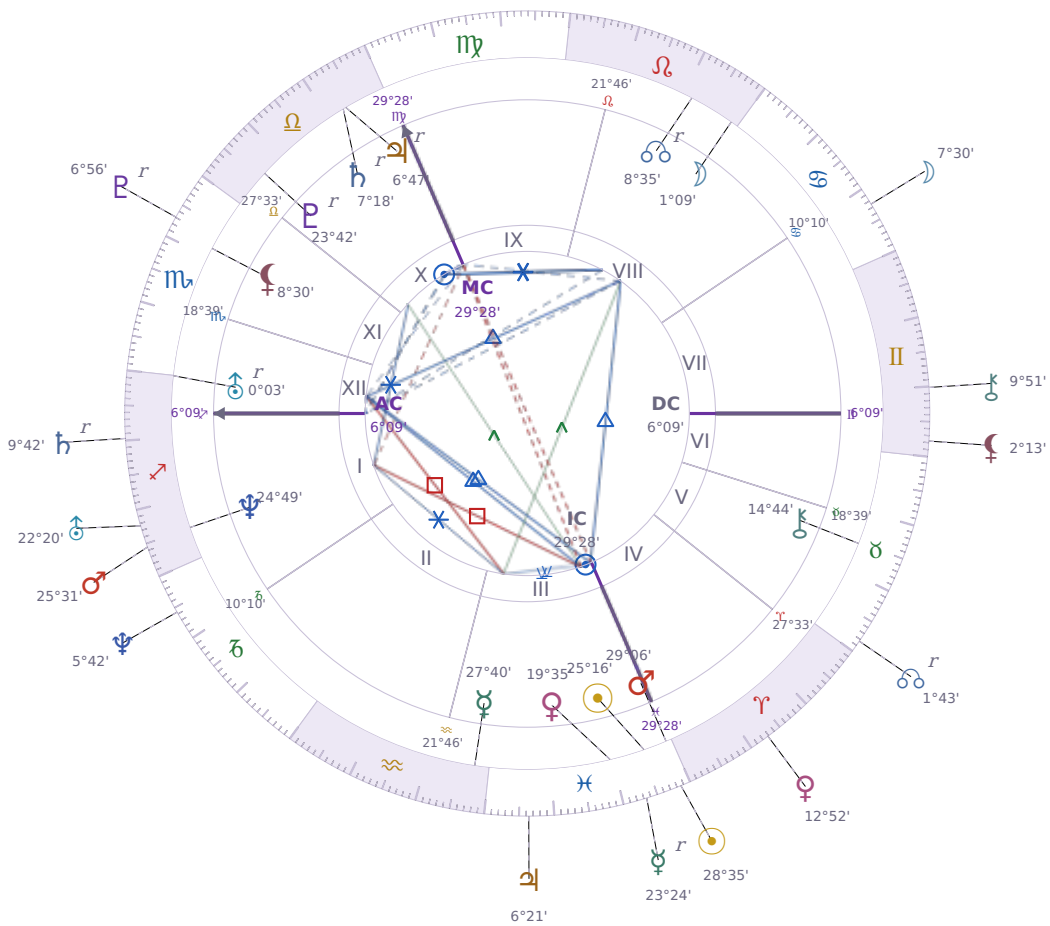

DAILY HOROSCOPE

Péter Magyar

Hungarian politician

♋ Pisces March 16, 1981 00:08 Budapest

Wednesday, 19 March 1986

TRANSITS FOR TODAY

☉ Sun	in ♋ Pisces	28°35'26"
☾ Moon	in ♋ Cancer	7°30'03"
☿ Mercury	in ♋ Pisces Rx	23°24'41"
♀ Venus	in ♈ Aries	12°52'11"
♂ Mars	in ♐ Sagittarius	25°31'23"
♃ Jupiter	in ♋ Pisces	6°21'44"
♄ Saturn	in ♐ Sagittarius Rx	9°42'14"

♅ Uranus	in	♐ Sagittarius	22°20'43"
♆ Neptune	in	♑ Capricorn	5°42'33"
♇ Pluto	in	♏ Scorpio Rx	6°56'41"
♁ Chiron	in	♊ Gemini	9°51'47"
♁ NNode	in	♉ Taurus Rx	1°43'02"
♁ Lilith	in	♊ Gemini	2°13'17"

NATAL PLANETS