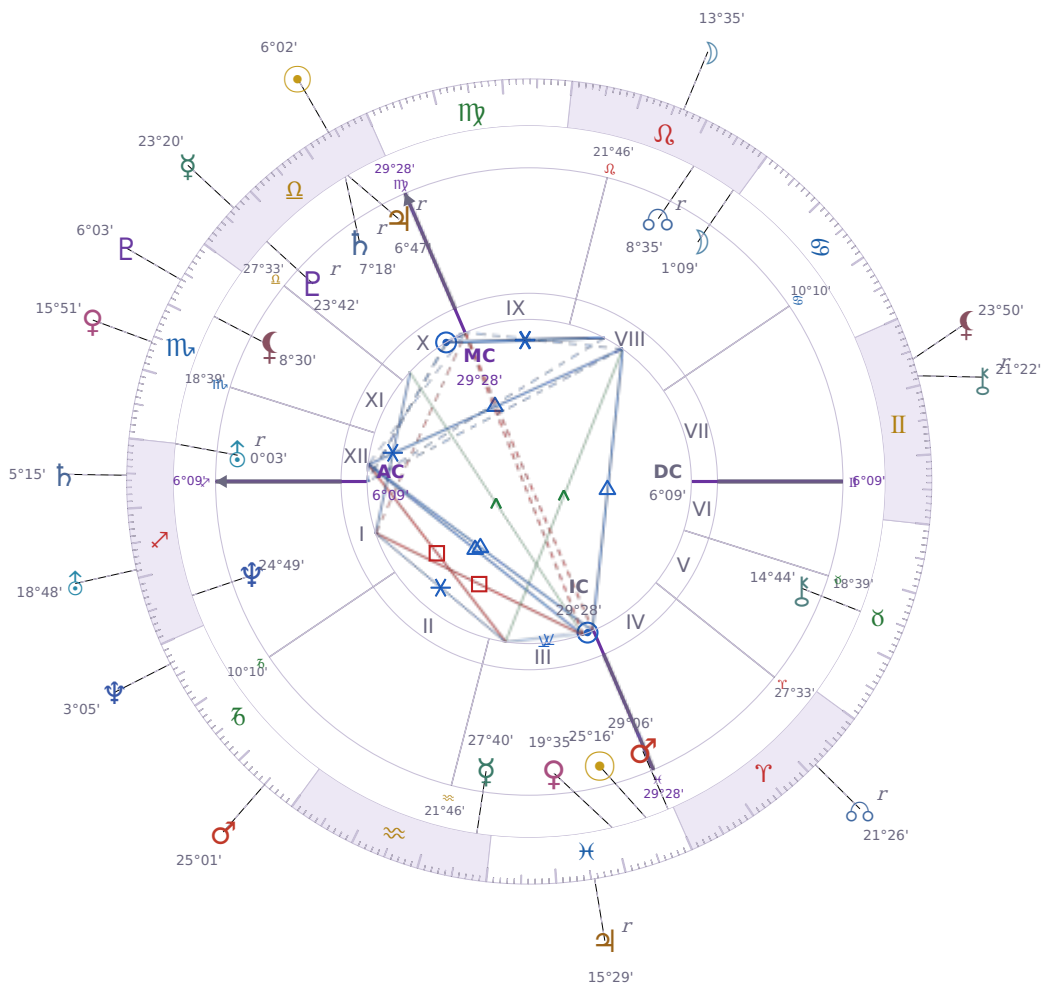

DAILY HOROSCOPE

## Péter Magyar

Hungarian politician

♋ Pisces March 16, 1981 00:08 Budapest

**Monday, 29 September 1986**