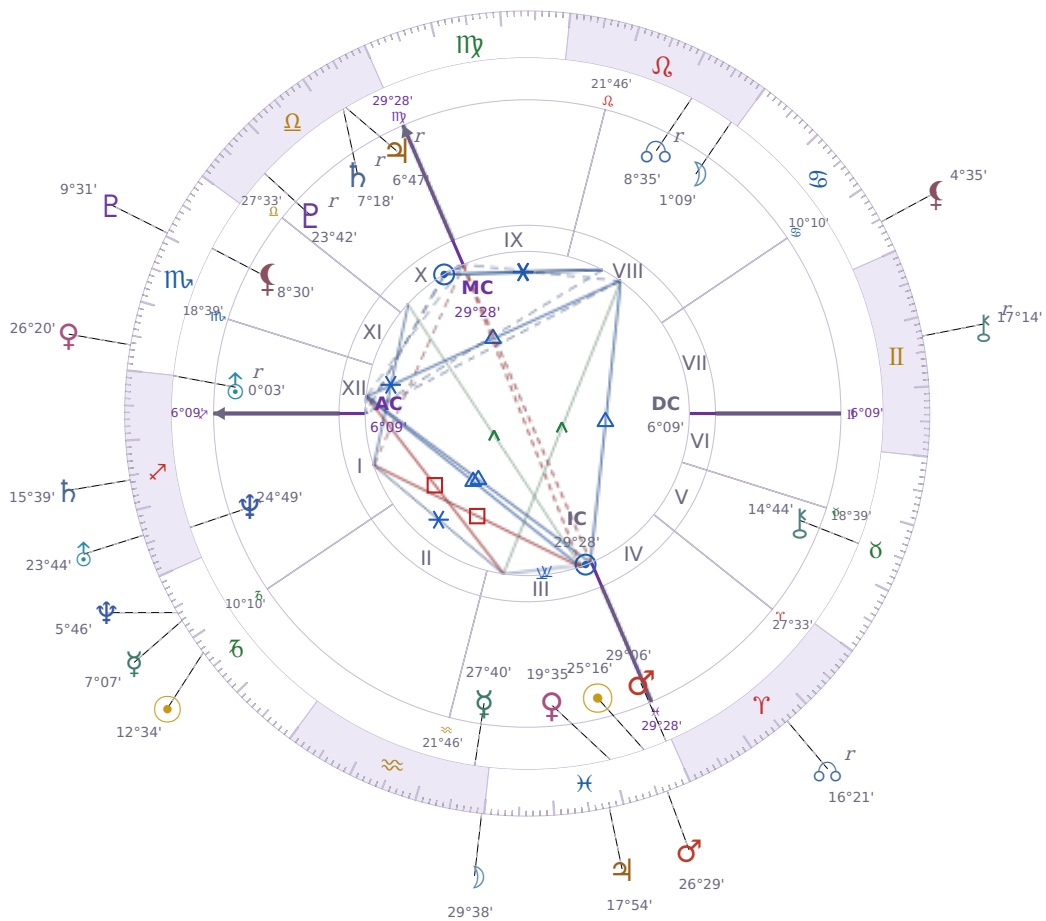

DAILY HOROSCOPE

## Péter Magyar

Hungarian politician

♊ Pisces March 16, 1981 00:08 Budapest

**Saturday, 3 January 1987**