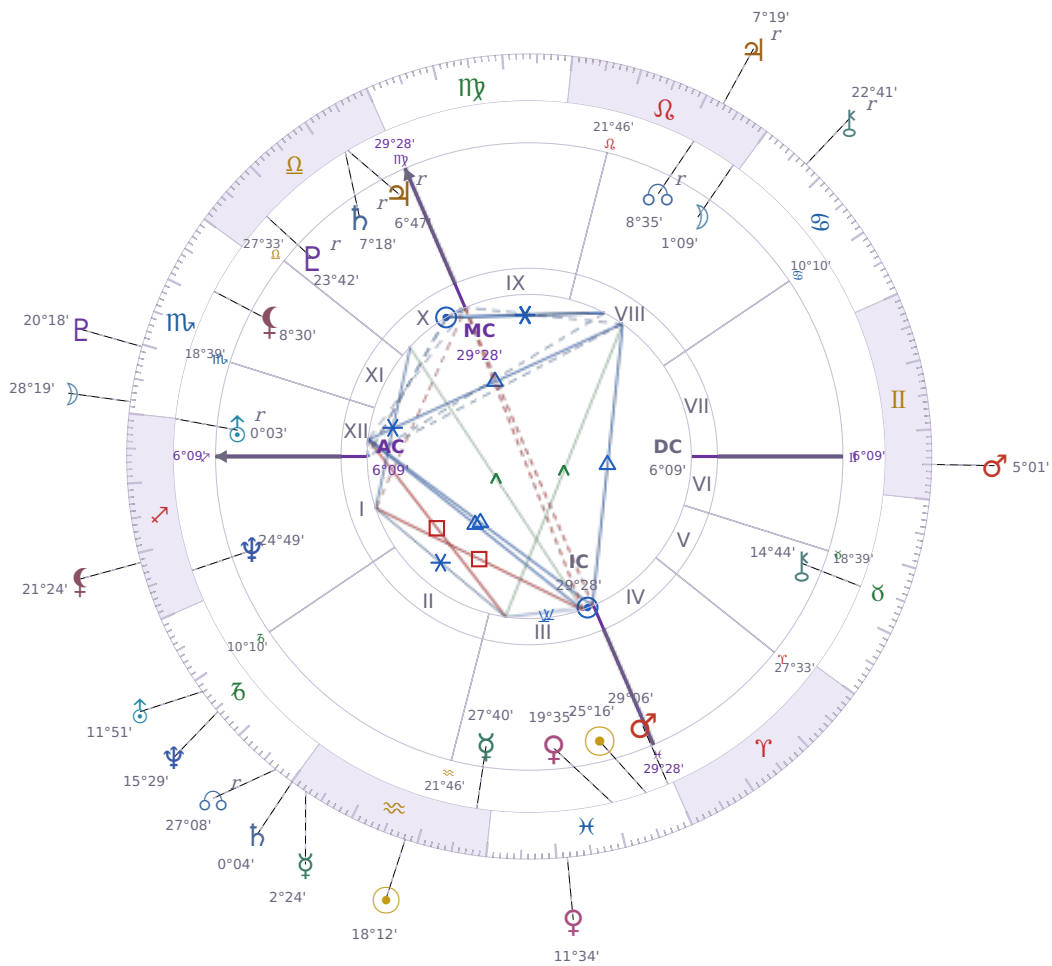

DAILY HOROSCOPE

Péter Magyar

Hungarian politician

♊ Pisces March 16, 1981 00:08 Budapest

Thursday, 7 February 1991

TRANSITS FOR TODAY

☉ Sun	in ♒ Aquarius	18°12'13"
☾ Moon	in ♏ Scorpio	28°19'16"
☿ Mercury	in ♒ Aquarius	2°24'30"
♀ Venus	in ♊ Pisces	11°34'40"
♂ Mars	in ♊ Gemini	5°01'27"
♃ Jupiter	in ♌ Leo Rx	7°19'58"
♄ Saturn	in ♒ Aquarius	0°04'57"

♅ Uranus	in ♄ Capricorn	11°51'55"
♆ Neptune	in ♄ Capricorn	15°29'06"
♇ Pluto	in ♏ Scorpio	20°18'50"
♁ Chiron	in ♋ Cancer Rx	22°41'07"
♁ NNode	in ♄ Capricorn Rx	27°08'56"
♁ Lilith	in ♐ Sagittarius	21°24'22"