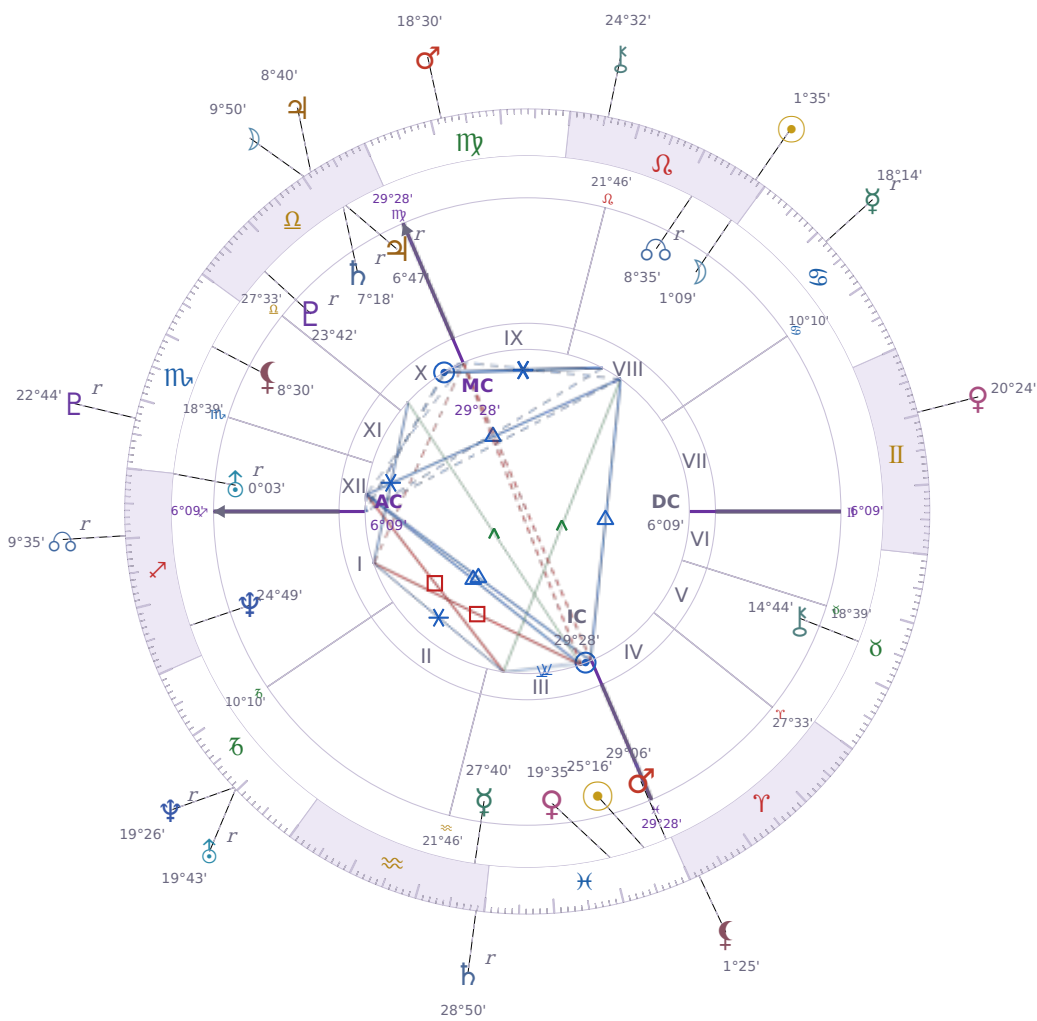

DAILY HOROSCOPE

Péter Magyar

Hungarian politician

♋ Pisces March 16, 1981 00:08 Budapest

Saturday, 24 July 1993

TRANSITS FOR TODAY

☉ Sun	in ♌ Leo	1°35'53"
☾ Moon	in ♎ Libra	9°50'32"
☿ Mercury	in ♋ Cancer Rx	18°14'13"
♀ Venus	in ♊ Gemini	20°24'42"
♂ Mars	in ♍ Virgo	18°30'28"
♃ Jupiter	in ♎ Libra	8°40'48"
♄ Saturn	in ♒ Aquarius Rx	28°50'06"

♅ Uranus	in ♄ Capricorn Rx	19°43'58"
♆ Neptune	in ♄ Capricorn Rx	19°26'03"
♇ Pluto	in ♏ Scorpio Rx	22°44'42"
♁ Chiron	in ♌ Leo	24°32'39"
♊ NNode	in ♐ Sagittarius Rx	9°35'48"
♁ Lilith	in ♈ Aries	1°25'00"