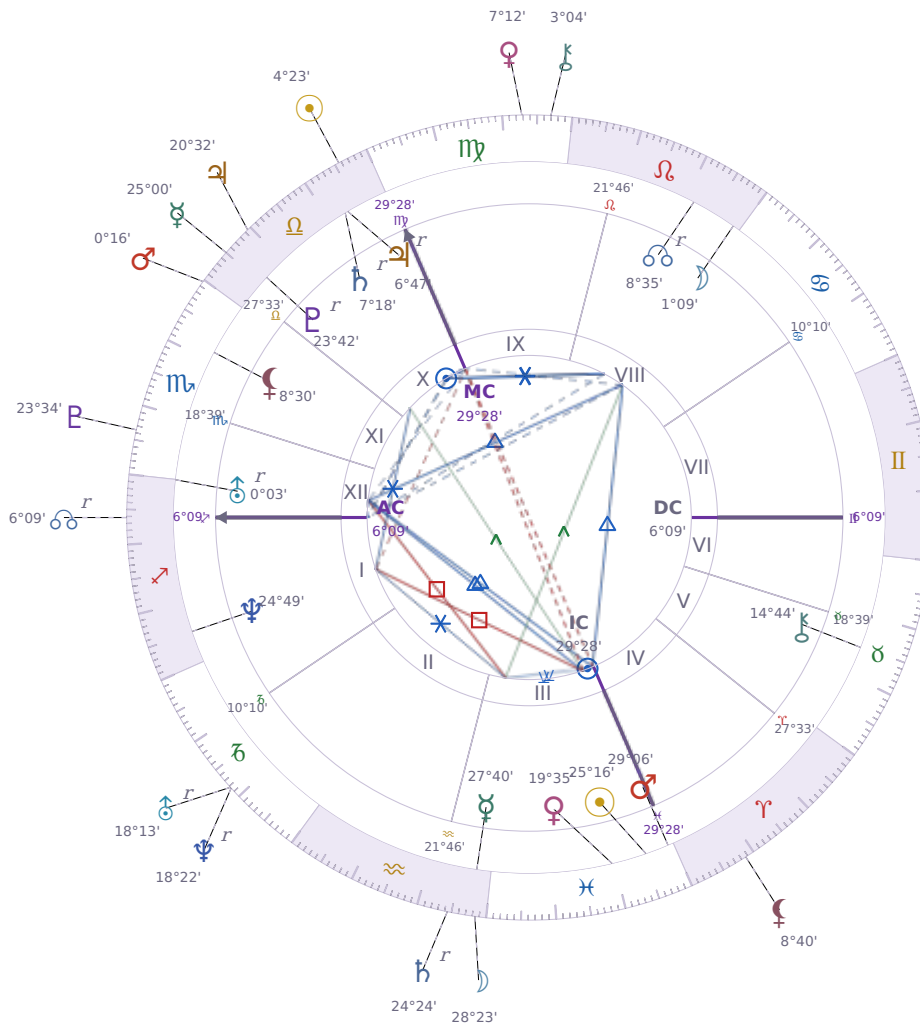

DAILY HOROSCOPE

Péter Magyar

Hungarian politician

♊ Pisces March 16, 1981 00:08 Budapest

Monday, 27 September 1993

TRANSITS FOR TODAY

☉ Sun	in ♎ Libra	4°23'39"
☾ Moon	in ♒ Aquarius	28°23'10"
☿ Mercury	in ♎ Libra	25°00'19"
♀ Venus	in ♍ Virgo	7°12'08"
♂ Mars	in ♏ Scorpio	0°16'26"
♃ Jupiter	in ♎ Libra	20°32'24"
♄ Saturn	in ♒ Aquarius Rx	24°24'19"

♅ Uranus	in ♄ Capricorn Rx	18°13'41"
♆ Neptune	in ♄ Capricorn Rx	18°22'42"
♇ Pluto	in ♏ Scorpio	23°34'03"
♁ Chiron	in ♍ Virgo	3°04'07"
♁ NNode	in ♐ Sagittarius Rx	6°09'15"
♁ Lilith	in ♈ Aries	8°40'57"

NATAL PLANETS

☉ Sun	in ♓ Pisces	25°16'52"	III
☾ Moon	in ♌ Leo	1°09'49"	VIII
☿ Mercury	in ♒ Aquarius	27°40'15"	III
♀ Venus	in ♓ Pisces	19°35'59"	III
♂ Mars	in ♓ Pisces	29°06'26"	III
♃ Jupiter	in ♎ Libra	6°47'55"	X Rx
♄ Saturn	in ♎ Libra	7°18'13"	X Rx
♅ Uranus	in ♐ Sagittarius	0°03'33"	XII Rx
♆ Neptune	in ♐ Sagittarius	24°49'23"	I
♇ Pluto	in ♎ Libra	23°42'49"	X Rx
♁ Chiron	in ♉ Taurus	14°44'49"	V
♁ North Node	in ♌ Leo	8°35'49"	VIII Rx
♁ Lilith	in ♏ Scorpio	8°30'15"	XI