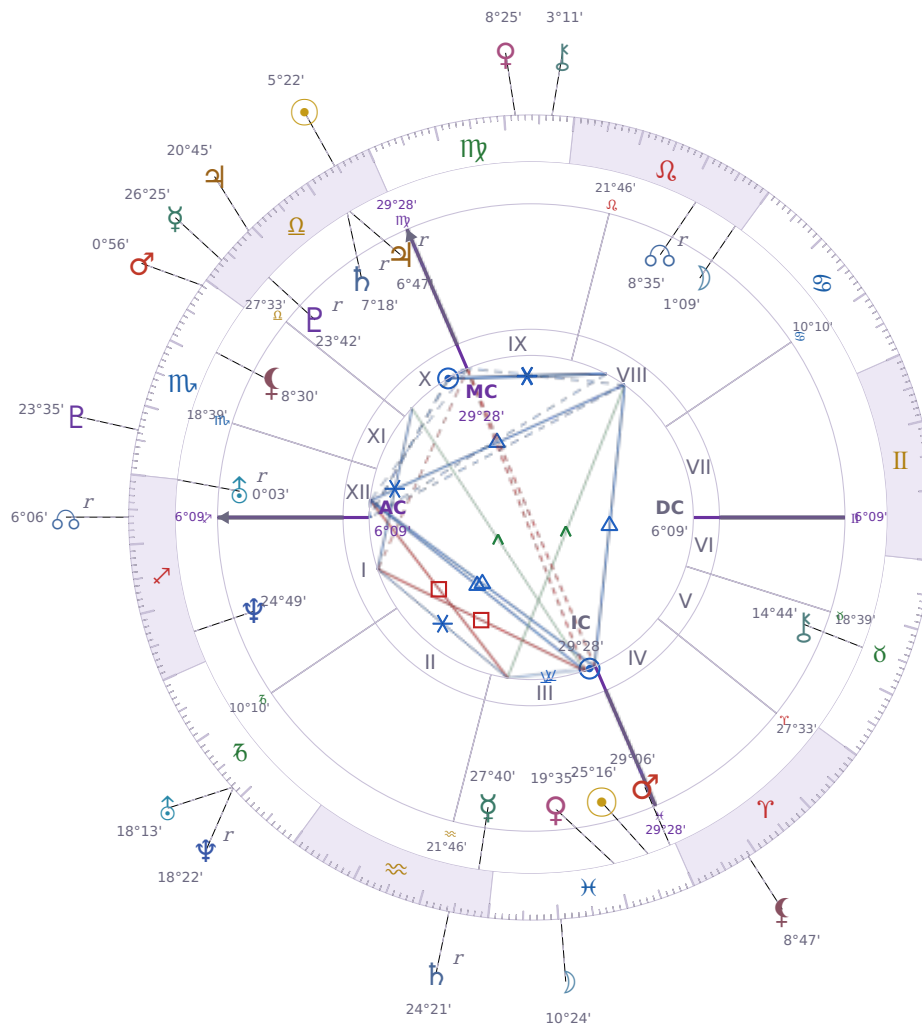

DAILY HOROSCOPE

Péter Magyar

Hungarian politician

♊ Pisces March 16, 1981 00:08 Budapest

Tuesday, 28 September 1993

TRANSITS FOR TODAY

☉ Sun	in ♎ Libra	5°22'32"
☾ Moon	in ♓ Pisces	10°24'01"
☿ Mercury	in ♎ Libra	26°25'12"
♀ Venus	in ♍ Virgo	8°25'33"
♂ Mars	in ♏ Scorpio	0°56'56"
♃ Jupiter	in ♎ Libra	20°45'10"
♄ Saturn	in ♒ Aquarius Rx	24°21'27"

♅ Uranus	in ♄ Capricorn	18°13'42"
♆ Neptune	in ♄ Capricorn Rx	18°22'37"
♇ Pluto	in ♏ Scorpio	23°35'47"
♁ Chiron	in ♍ Virgo	3°11'29"
♊ NNode	in ♐ Sagittarius Rx	6°06'04"
♁ Lilith	in ♈ Aries	8°47'39"

NATAL PLANETS

KEY DATE

♅ Uranus stations Direct

Uranus turning direct after months backward means **stuck situations finally shift** — delays in tech, contracts, or unusual projects resume their forward motion. What felt **blocked or confusing** about your routines, friendships, or work systems becomes **clearer to act on** now that the planet moves the way it normally does. Most people notice they can **make real changes** instead of just thinking about them, whether that's switching jobs, updating systems, or ending relationships that went nowhere during the retrograde.