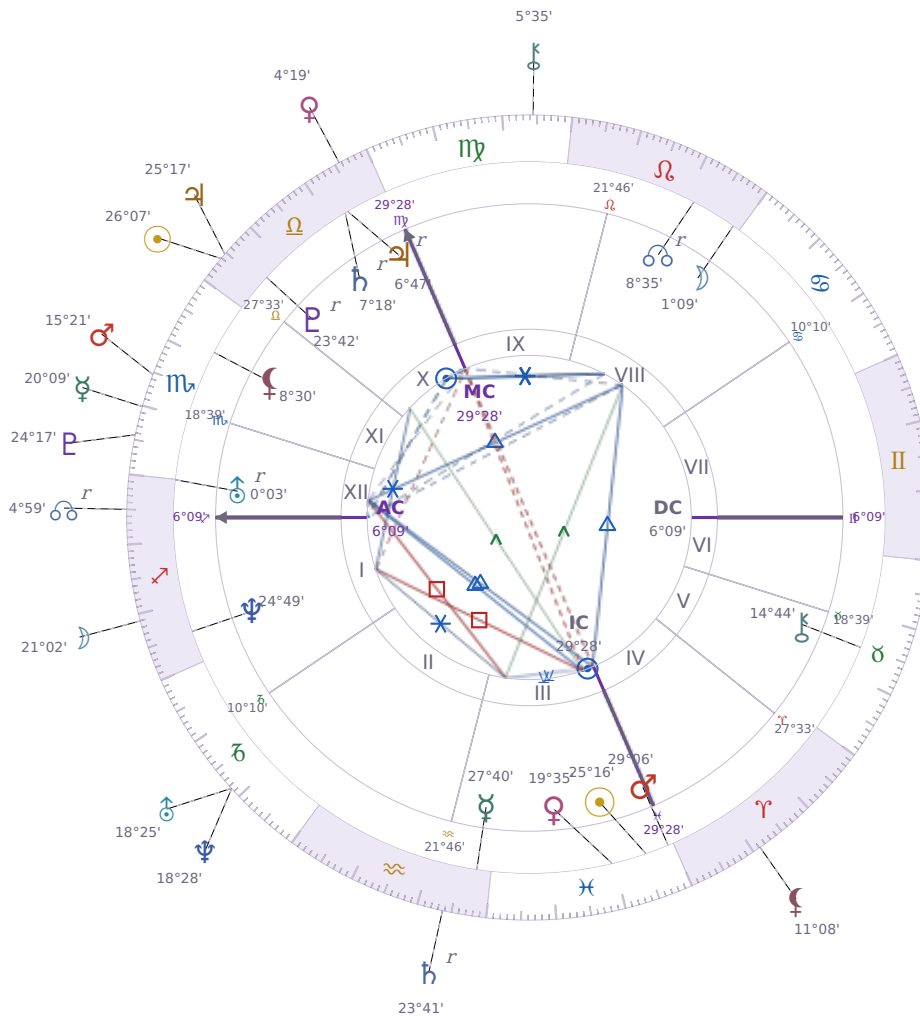

DAILY HOROSCOPE

Péter Magyar

Hungarian politician

♋ Pisces March 16, 1981 00:08 Budapest

Tuesday, 19 October 1993

TRANSITS FOR TODAY

☉ Sun	in ♎ Libra	26°07'09"
☾ Moon	in ♐ Sagittarius	21°02'45"
☿ Mercury	in ♏ Scorpio	20°09'07"
♀ Venus	in ♎ Libra	4°19'49"
♂ Mars	in ♏ Scorpio	15°21'17"
♃ Jupiter	in ♎ Libra	25°17'13"
♄ Saturn	in ♒ Aquarius Rx	23°41'50"

♅ Uranus	in ♑ Capricorn	18°26'00"
♆ Neptune	in ♑ Capricorn	18°28'46"
♇ Pluto	in ♏ Scorpio	24°17'28"
♁ Chiron	in ♍ Virgo	5°35'25"
♊ NNode	in ♐ Sagittarius Rx	4°59'20"
♁ Lilith	in ♈ Aries	11°08'19"

NATAL PLANETS