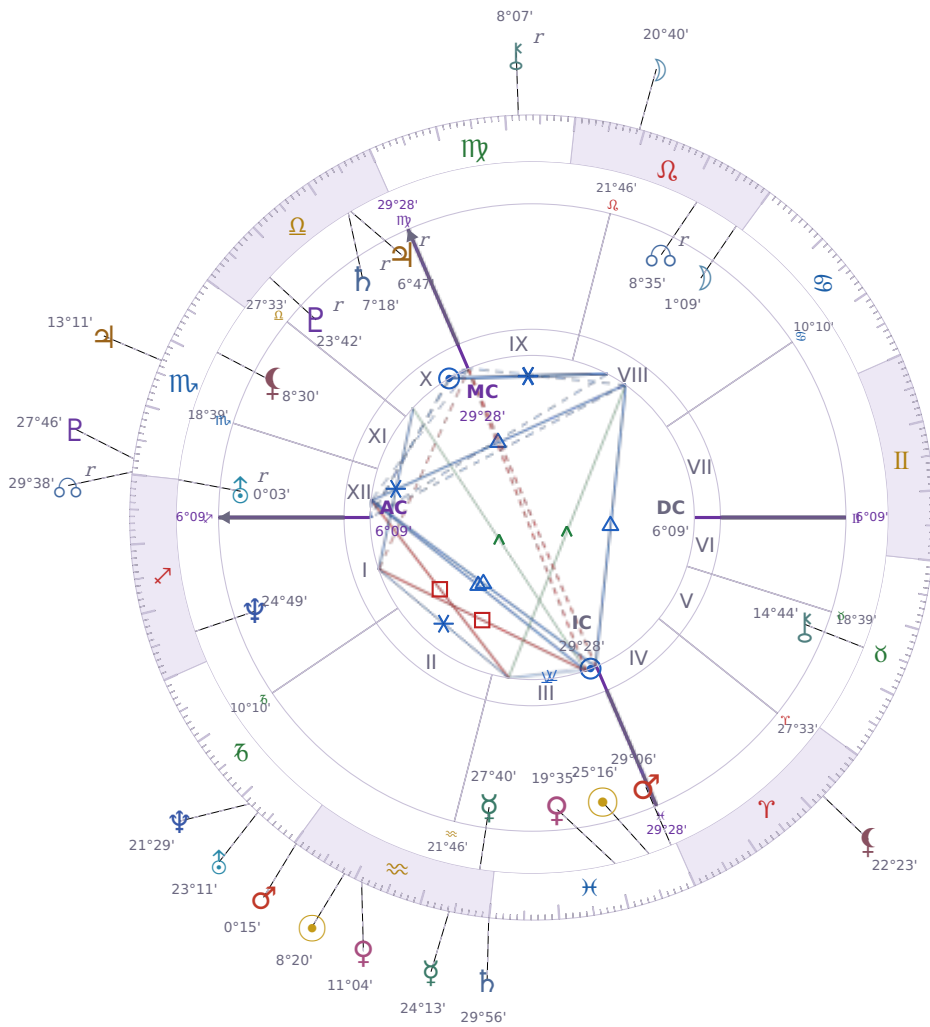

DAILY HOROSCOPE

Péter Magyar

Hungarian politician

♋ Pisces March 16, 1981 00:08 Budapest

Friday, 28 January 1994

TRANSITS FOR TODAY

☉ Sun	in ♒ Aquarius	8°20'23"
☾ Moon	in ♌ Leo	20°40'58"
☿ Mercury	in ♒ Aquarius	24°13'25"
♀ Venus	in ♒ Aquarius	11°04'27"
♂ Mars	in ♒ Aquarius	0°15'23"
♃ Jupiter	in ♏ Scorpio	13°11'12"
♄ Saturn	in ♒ Aquarius	29°56'36"