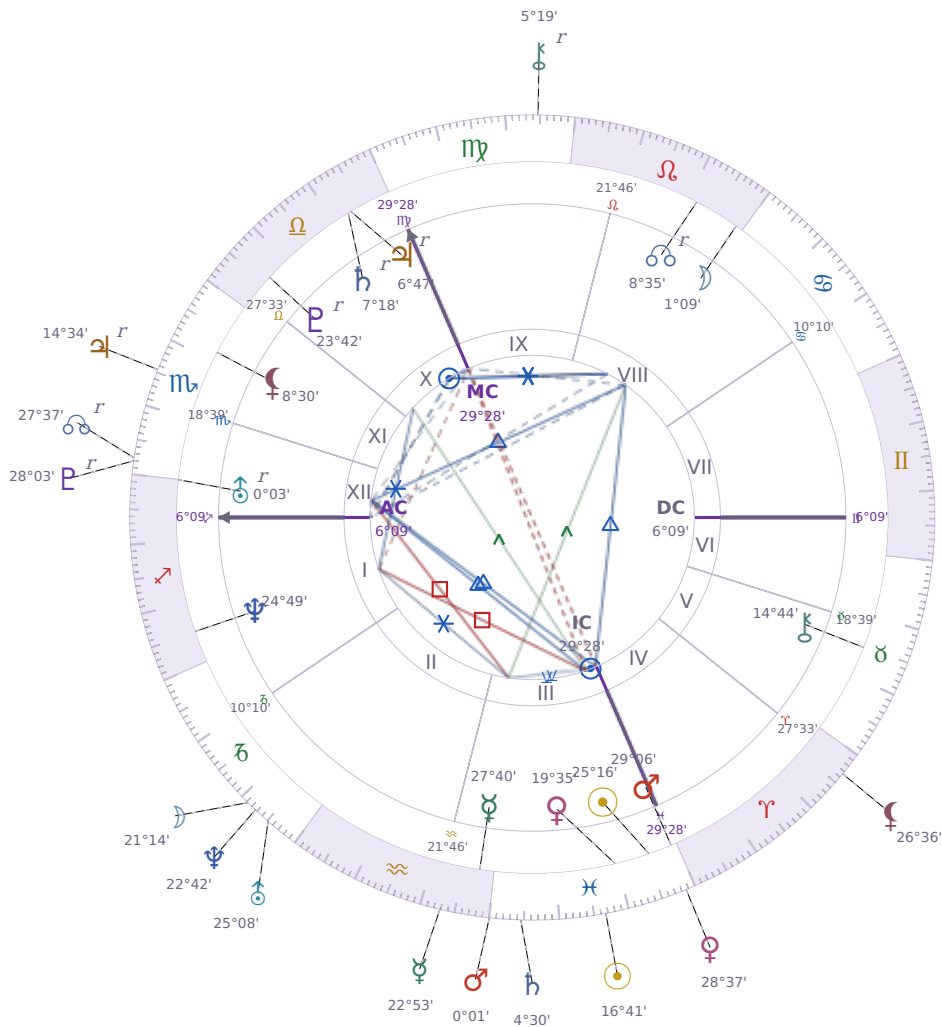

DAILY HOROSCOPE

Péter Magyar

Hungarian politician

♊ Pisces March 16, 1981 00:08 Budapest

Monday, 7 March 1994

TRANSITS FOR TODAY

☉ Sun	in ♊ Pisces	16°41'03"
☾ Moon	in ♑ Capricorn	21°14'08"
☿ Mercury	in ♒ Aquarius	22°53'21"
♀ Venus	in ♊ Pisces	28°37'37"
♂ Mars	in ♊ Pisces	0°01'55"
♃ Jupiter	in ♏ Scorpio Rx	14°34'52"
♄ Saturn	in ♊ Pisces	4°30'41"

♅ Uranus	in ♄ Capricorn	25°08'40"
♆ Neptune	in ♄ Capricorn	22°42'24"
♇ Pluto	in ♏ Scorpio Rx	28°03'45"
♁ Chiron	in ♍ Virgo Rx	5°19'05"
♁ NNode	in ♏ Scorpio Rx	27°37'43"
♁ Lilith	in ♈ Aries	26°36'58"

NATAL PLANETS