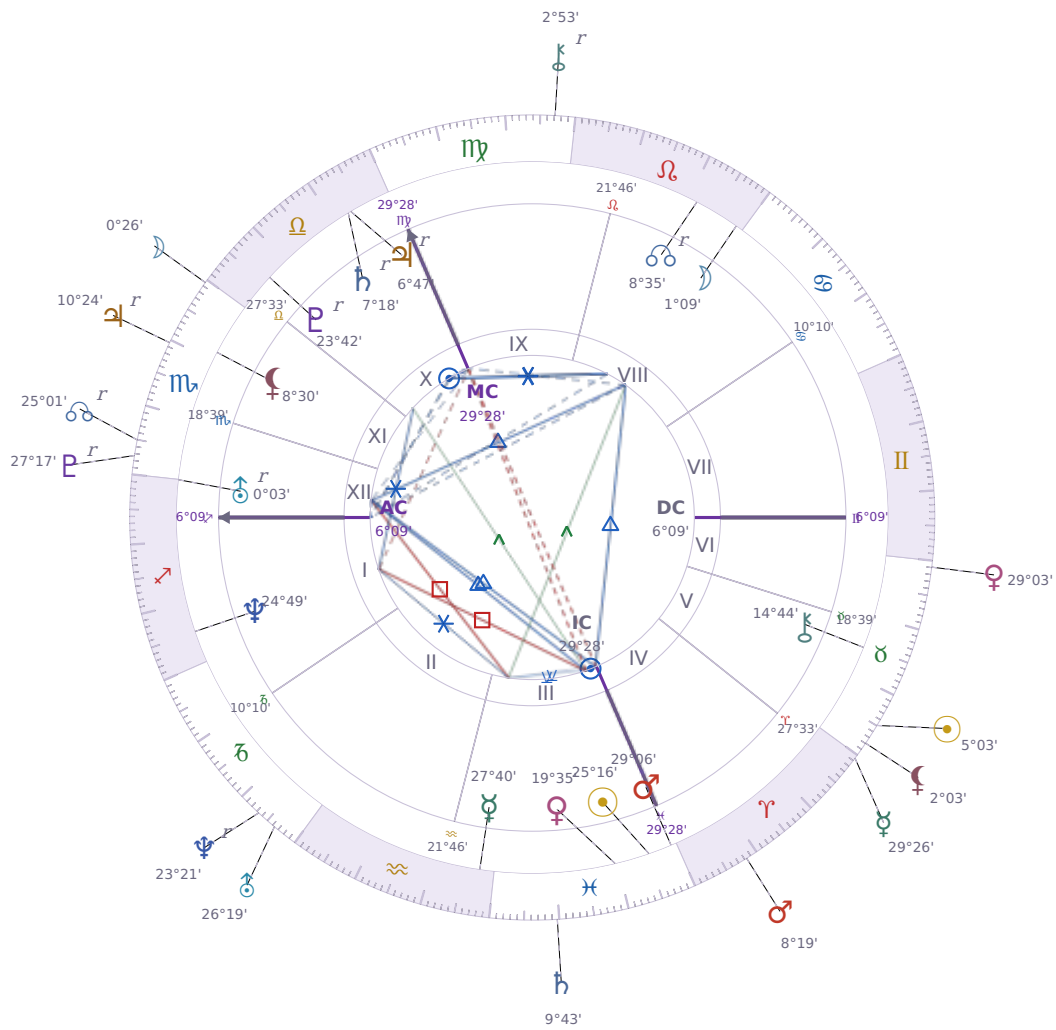

DAILY HOROSCOPE

Péter Magyar

Hungarian politician

♋ Pisces March 16, 1981 00:08 Budapest

Monday, 25 April 1994

TRANSITS FOR TODAY

☉ Sun	in ♉ Taurus	5°03'07"
☾ Moon	in ♏ Scorpio	0°26'37"
☿ Mercury	in ♈ Aries	29°26'42"
♀ Venus	in ♉ Taurus	29°03'57"
♂ Mars	in ♈ Aries	8°19'32"
♃ Jupiter	in ♏ Scorpio Rx	10°24'24"
♄ Saturn	in ♋ Pisces	9°43'18"

♅ Uranus	in ♄ Capricorn	26°19'54"
♆ Neptune	in ♄ Capricorn Rx	23°21'00"
♇ Pluto	in ♏ Scorpio Rx	27°17'36"
♁ Chiron	in ♍ Virgo Rx	2°53'12"
♁ NNode	in ♏ Scorpio Rx	25°01'59"
♁ Lilith	in ♉ Taurus	2°03'18"