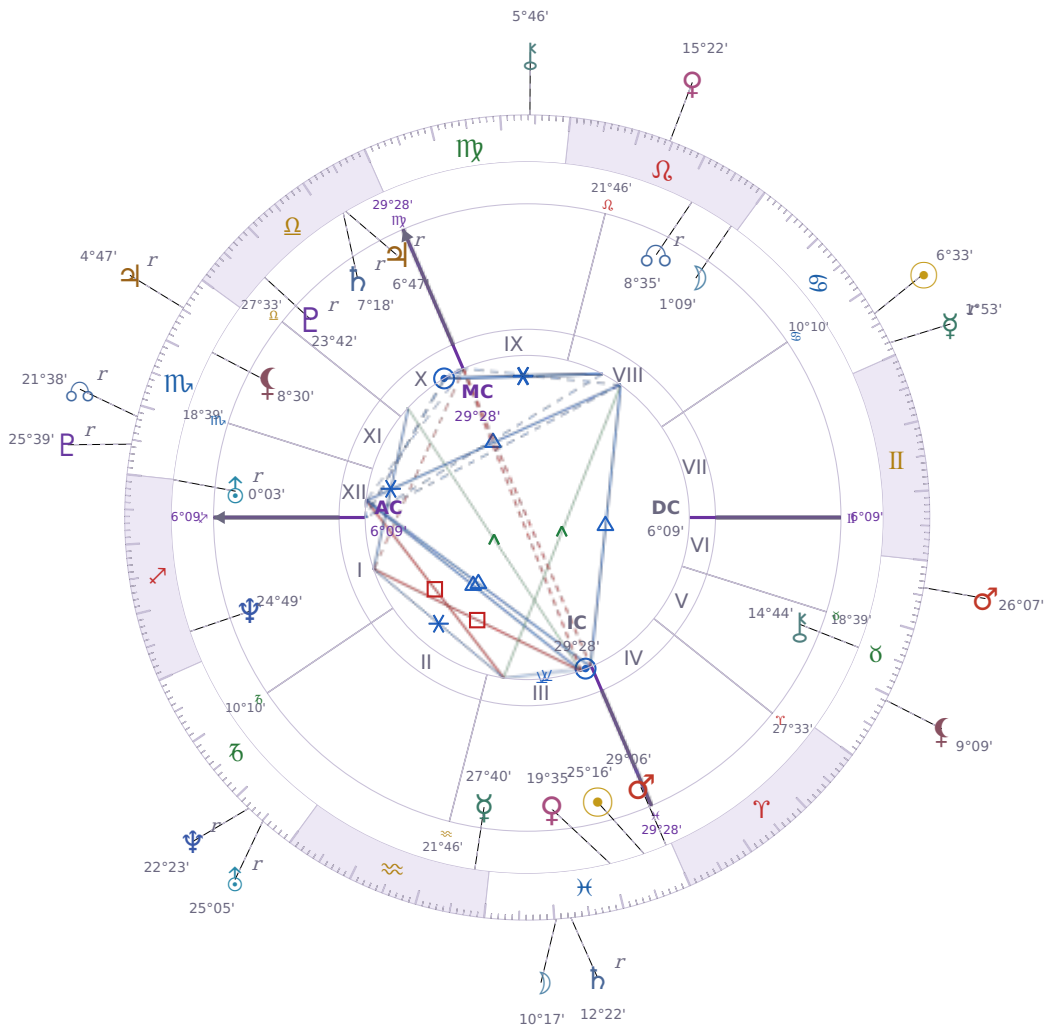

DAILY HOROSCOPE

Péter Magyar

Hungarian politician

♋ Pisces March 16, 1981 00:08 Budapest

Tuesday, 28 June 1994

TRANSITS FOR TODAY

☉ Sun	in ♋ Cancer	6°33'50"
☾ Moon	in ♋ Pisces	10°17'35"
☿ Mercury	in ♋ Cancer Rx	1°53'05"
♀ Venus	in ♌ Leo	15°22'33"
♂ Mars	in ♉ Taurus	26°07'10"
♃ Jupiter	in ♏ Scorpio Rx	4°47'17"
♄ Saturn	in ♋ Pisces Rx	12°22'47"

♅ Uranus	in ♄ Capricorn Rx	25°05'42"
♆ Neptune	in ♄ Capricorn Rx	22°23'35"
♇ Pluto	in ♏ Scorpio Rx	25°39'41"
♁ Chiron	in ♍ Virgo	5°46'22"
♁ NNode	in ♏ Scorpio Rx	21°38'40"
♁ Lilith	in ♉ Taurus	9°09'03"