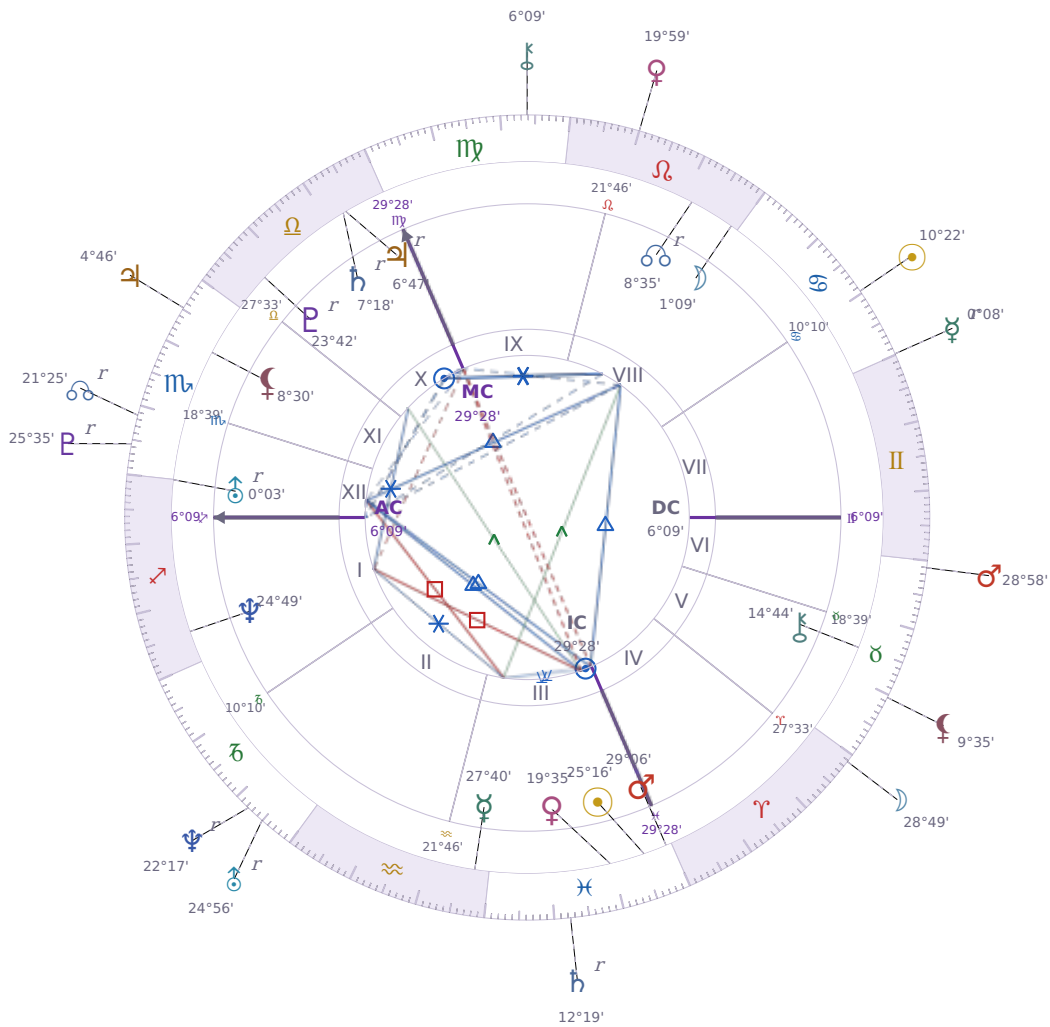

DAILY HOROSCOPE

Péter Magyar

Hungarian politician

♋ Pisces March 16, 1981 00:08 Budapest

Saturday, 2 July 1994

TRANSITS FOR TODAY

☉ Sun	in ♋ Cancer	10°22'40"
☾ Moon	in ♈ Aries	28°49'40"
☿ Mercury	in ♋ Cancer Rx	0°08'42"
♀ Venus	in ♌ Leo	19°59'09"
♂ Mars	in ♉ Taurus	28°58'38"
♃ Jupiter	in ♏ Scorpio	4°46'06"
♄ Saturn	in ♋ Pisces Rx	12°19'52"

♅ Uranus	in ♄ Capricorn Rx	24°56'37"
♆ Neptune	in ♄ Capricorn Rx	22°17'20"
♇ Pluto	in ♏ Scorpio Rx	25°35'19"
♁ Chiron	in ♍ Virgo	6°09'48"
♁ NNode	in ♏ Scorpio Rx	21°25'57"
♁ Lilith	in ♉ Taurus	9°35'39"

KEY DATE

♃ Jupiter stations Direct

Jupiter turning **direct again** means opportunities and decisions that felt stuck or unclear over the past months can finally move ahead with real momentum. What becomes **clearer now** is whether plans, applications, or deals are actually going to work — delays lift and you get actual answers instead of waiting. **Growth starts moving** in the areas where *Jupiter* sits in your chart, so watch for openings in money, work, relationships, or learning that were on pause during the retrograde.