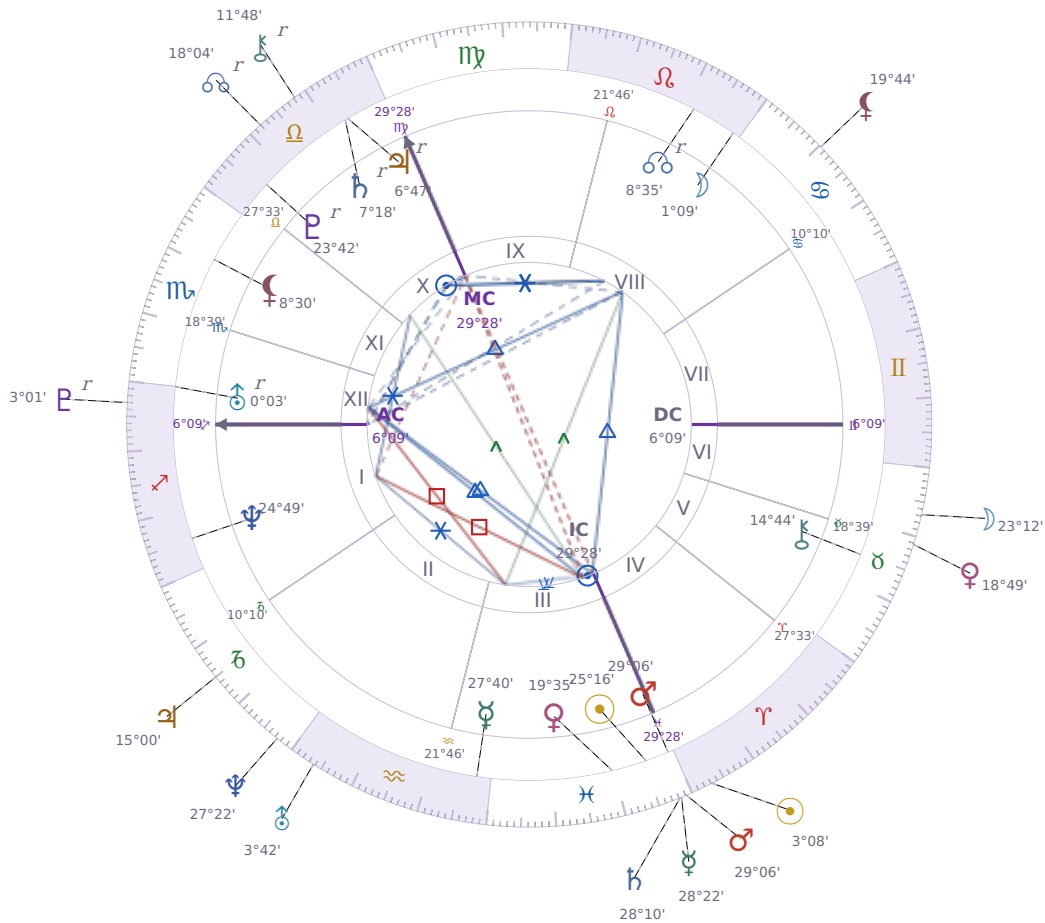

DAILY HOROSCOPE

Péter Magyar

Hungarian politician

♊ Pisces March 16, 1981 00:08 Budapest

Saturday, 23 March 1996

TRANSITS FOR TODAY

☉ Sun	in ♈ Aries	3°08'31"
☾ Moon	in ♉ Taurus	23°12'18"
☿ Mercury	in ♊ Pisces	28°22'37"
♀ Venus	in ♉ Taurus	18°49'32"
♂ Mars	in ♊ Pisces	29°06'58"
♃ Jupiter	in ♐ Capricorn	15°00'07"
♄ Saturn	in ♊ Pisces	28°10'51"

♅ Uranus	in ♒ Aquarius	3°42'47"
♆ Neptune	in ♑ Capricorn	27°22'53"
♇ Pluto	in ♏ Sagittarius Rx	3°01'38"
♁ Chiron	in ♎ Libra Rx	11°48'58"
♁ NNode	in ♎ Libra Rx	18°04'09"
♁ Lilith	in ♋ Cancer	19°44'10"

NATAL PLANETS

** = natal resonance — this transit echoes your birth chart, amplifying its influence*

LUNAR DAY

Moon in ♉ Taurus · Day 5 / 30 · Waxing Crescent

The pace slows considerably during this transit as comfort and familiar surroundings take priority over efficiency. Resistance to change hardens, and any disruption to routine tends to provoke stubborn pushback.

Saturday · ♄ Saturn

Colors: Violet

Stone: Obsidian

Number: 8