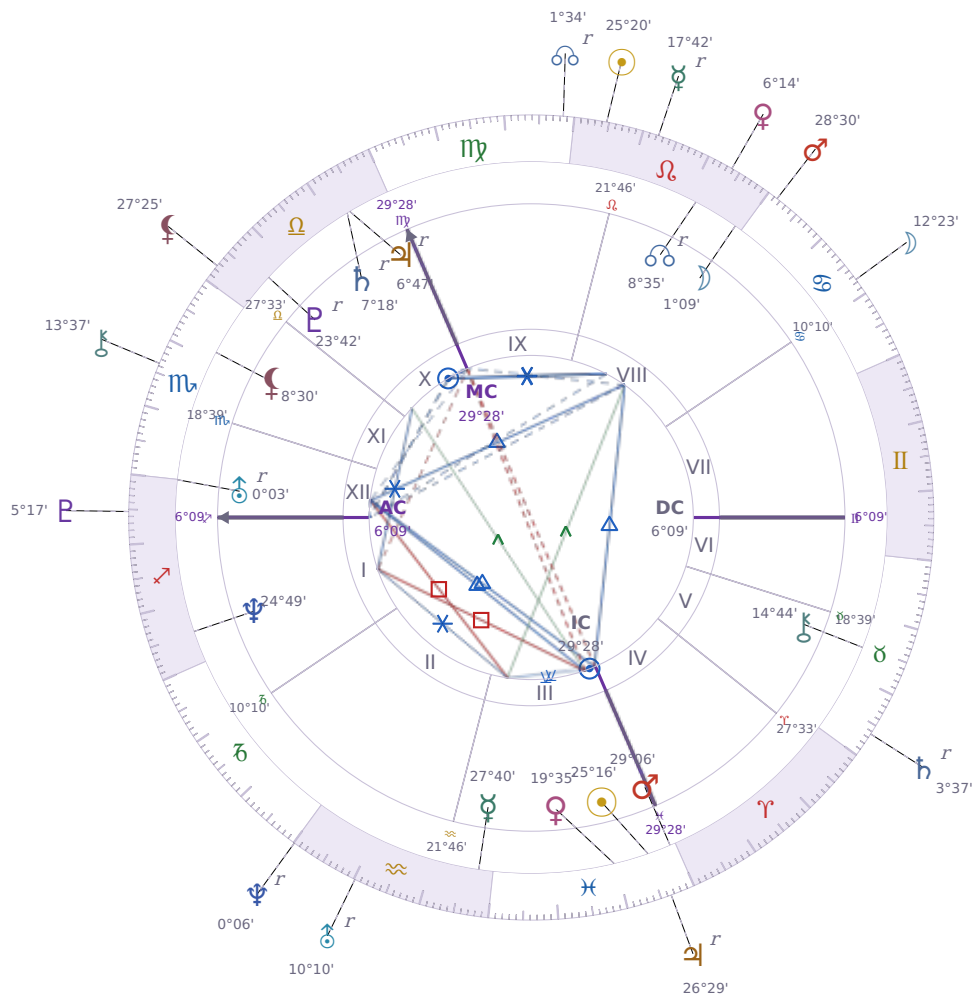

DAILY HOROSCOPE

Péter Magyar

Hungarian politician

♊ Pisces March 16, 1981 00:08 Budapest

Tuesday, 18 August 1998

TRANSITS FOR TODAY

☉ Sun	in ♌ Leo	25°20'44"
☾ Moon	in ♋ Cancer	12°23'19"
☿ Mercury	in ♌ Leo Rx	17°42'07"
♀ Venus	in ♌ Leo	6°14'55"
♂ Mars	in ♋ Cancer	28°30'48"
♃ Jupiter	in ♓ Pisces Rx	26°29'46"
♄ Saturn	in ♉ Taurus Rx	3°37'19"

♅ Uranus	in ♒ Aquarius Rx	10°10'09"
♆ Neptune	in ♒ Aquarius Rx	0°06'17"
♇ Pluto	in ♏ Sagittarius	5°17'51"
♁ Chiron	in ♏ Scorpio	13°37'35"
♁ NNode	in ♍ Virgo Rx	1°34'21"
♁ Lilith	in ♎ Libra	27°25'51"

NATAL PLANETS