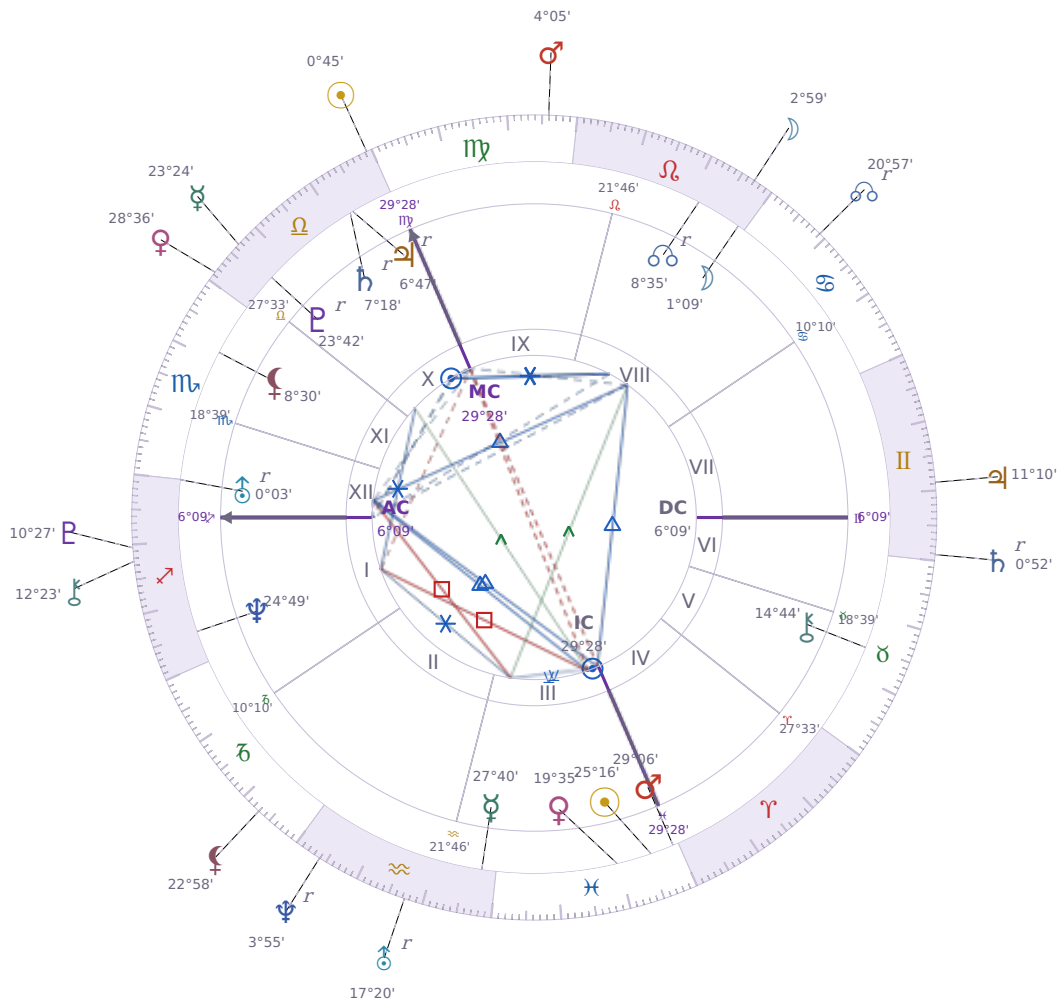

DAILY HOROSCOPE

Péter Magyar

Hungarian politician

♋ Pisces March 16, 1981 00:08 Budapest

Saturday, 23 September 2000

TRANSITS FOR TODAY

☉ Sun	in ♎ Libra	0°45'23"
☾ Moon	in ♌ Leo	2°59'12"
☿ Mercury	in ♎ Libra	23°24'51"
♀ Venus	in ♎ Libra	28°36'11"
♂ Mars	in ♍ Virgo	4°05'17"
♃ Jupiter	in ♊ Gemini	11°10'24"
♄ Saturn	in ♊ Gemini Rx	0°52'11"

♅ Uranus	in ♒ Aquarius Rx	17°20'03"
♆ Neptune	in ♒ Aquarius Rx	3°55'21"
♇ Pluto	in ♏ Sagittarius	10°27'40"
♁ Chiron	in ♏ Sagittarius	12°23'38"
♊ NNode	in ♋ Cancer Rx	20°57'16"
♁ Lilith	in ♏ Capricorn	22°58'26"