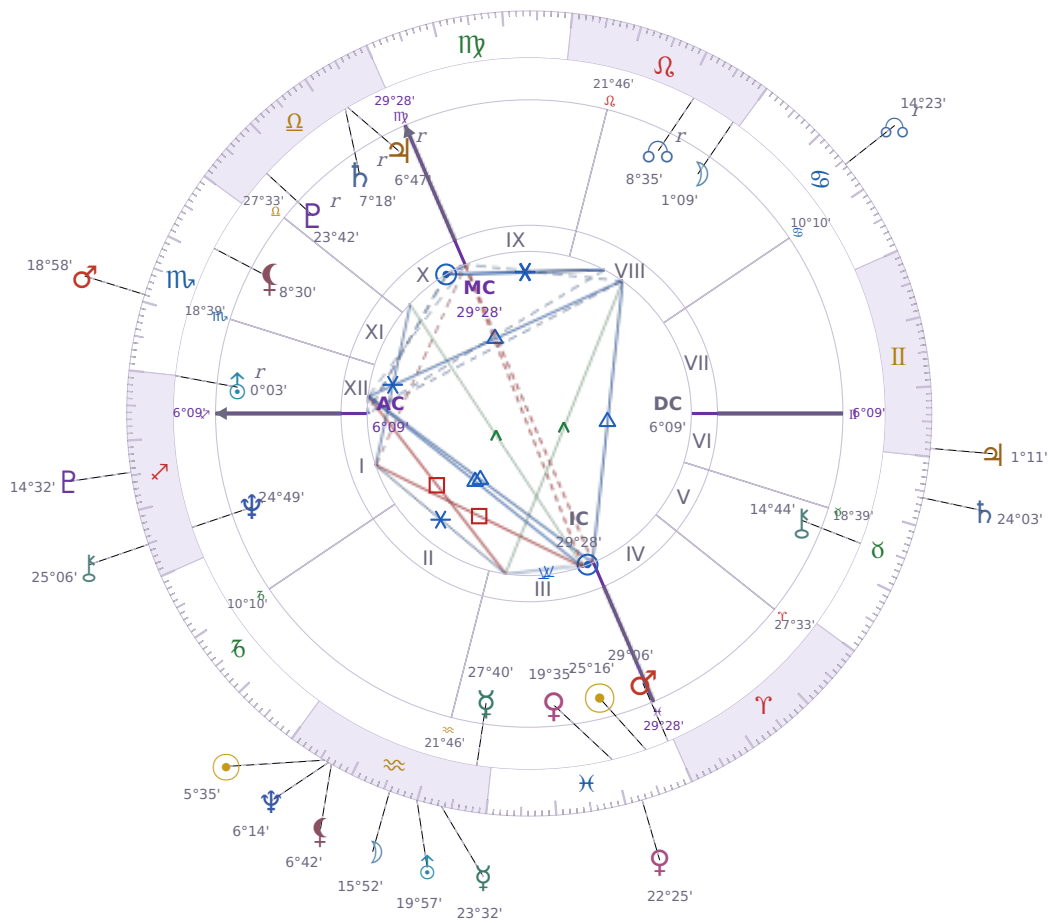

DAILY HOROSCOPE

## Péter Magyar

Hungarian politician

♊ Pisces March 16, 1981 00:08 Budapest

**Thursday, 25 January 2001**

### TRANSITS FOR TODAY

☉ Sun	in ♒ Aquarius	5°35'07"
☾ Moon	in ♒ Aquarius	15°52'06"
☿ Mercury	in ♒ Aquarius	23°32'41"
♀ Venus	in ♋ Pisces	22°25'54"
♂ Mars	in ♏ Scorpio	18°58'13"
♃ Jupiter	in ♊ Gemini	1°11'15"
♄ Saturn	in ♉ Taurus	24°03'35"