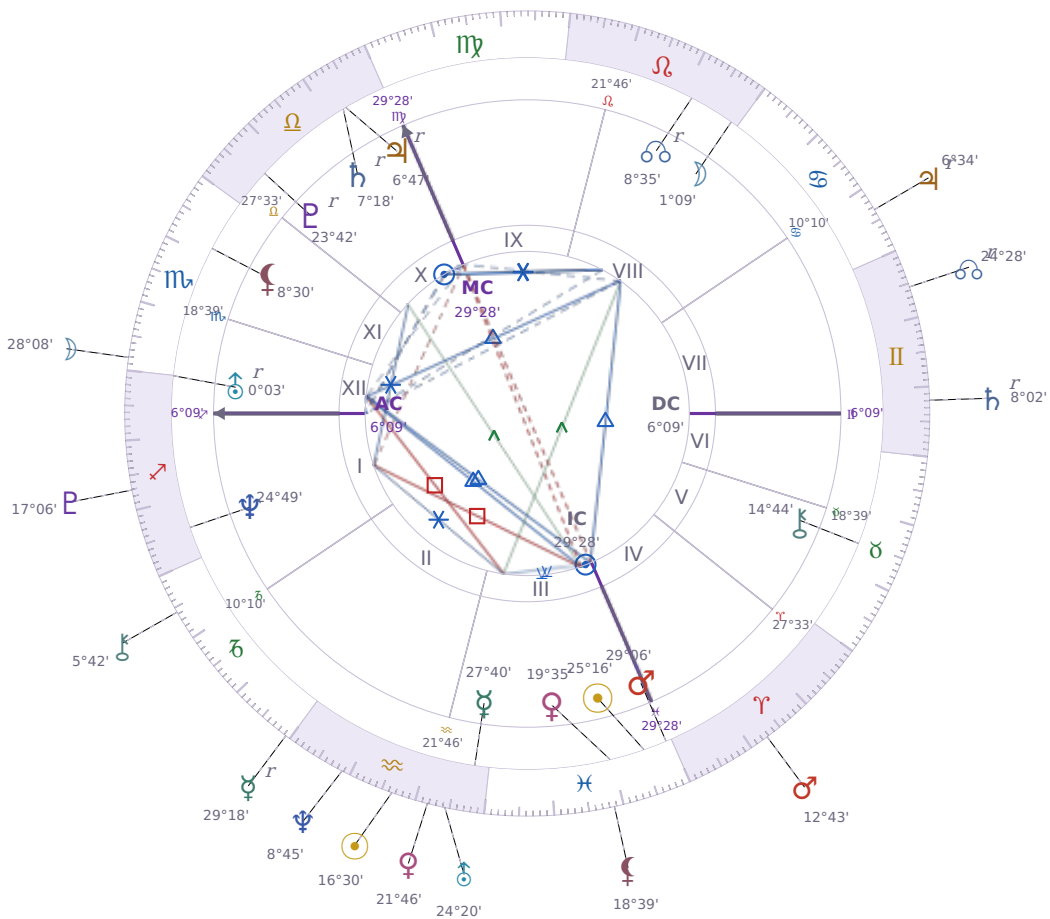

DAILY HOROSCOPE

Péter Magyar

Hungarian politician

♋ Pisces March 16, 1981 00:08 Budapest

Tuesday, 5 February 2002

TRANSITS FOR TODAY

☉ Sun	in ♒ Aquarius	16°30'14"
☾ Moon	in ♏ Scorpio	28°08'44"
☿ Mercury	in ♐ Capricorn Rx	29°18'31"
♀ Venus	in ♒ Aquarius	21°46'58"
♂ Mars	in ♈ Aries	12°43'47"
♃ Jupiter	in ♋ Cancer Rx	6°34'35"
♄ Saturn	in ♊ Gemini Rx	8°02'15"

♅ Uranus	in ♒ Aquarius	24°20'42"
♆ Neptune	in ♒ Aquarius	8°45'41"
♇ Pluto	in ♐ Sagittarius	17°06'45"
♁ Chiron	in ♑ Capricorn	5°42'54"
♊ NNode	in ♊ Gemini Rx	24°28'39"
♁ Lilith	in ♓ Pisces	18°39'39"

NATAL PLANETS