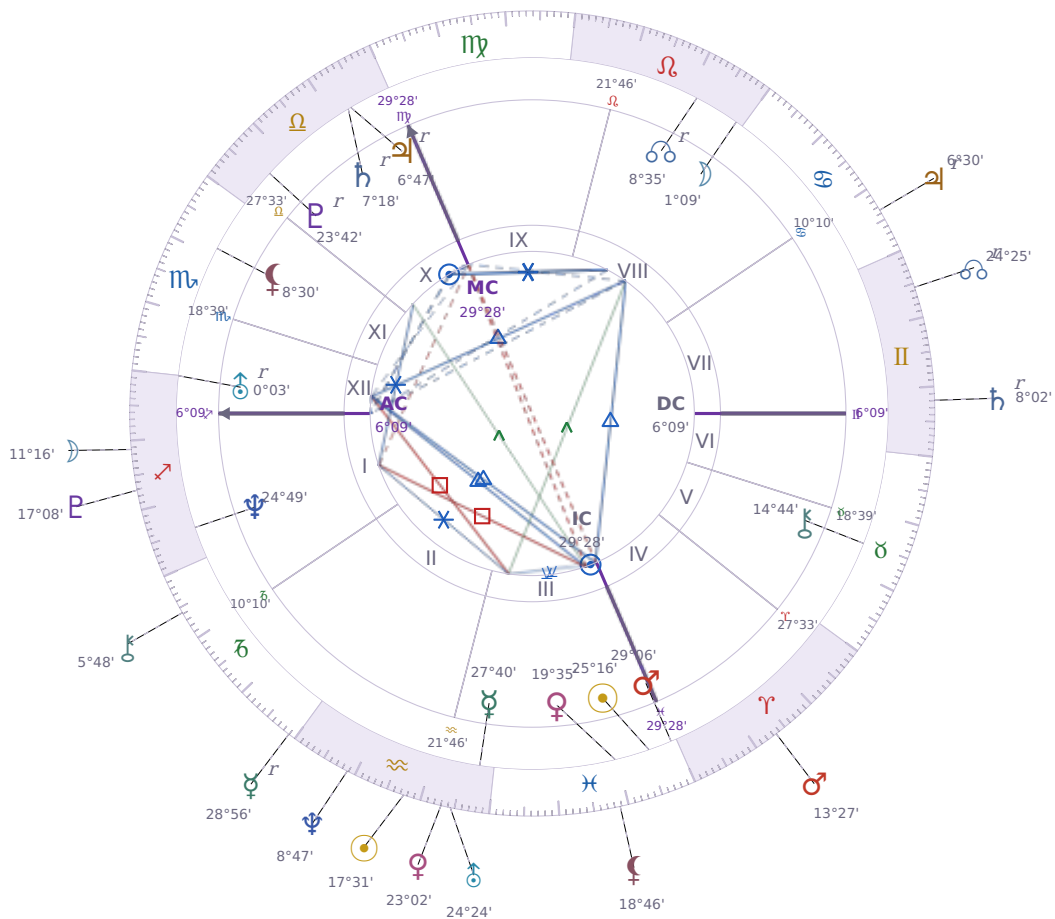

DAILY HOROSCOPE

Péter Magyar

Hungarian politician

♋ Pisces March 16, 1981 00:08 Budapest

Wednesday, 6 February 2002

TRANSITS FOR TODAY

☉ Sun	in ♒ Aquarius	17°31'03"
☾ Moon	in ♐ Sagittarius	11°16'43"
☿ Mercury	in ♑ Capricorn Rx	28°56'54"
♀ Venus	in ♒ Aquarius	23°02'14"
♂ Mars	in ♈ Aries	13°27'04"
♃ Jupiter	in ♋ Cancer Rx	6°30'01"
♄ Saturn	in ♊ Gemini Rx	8°02'01"

♅ Uranus	in ♒ Aquarius	24°24'09"
♆ Neptune	in ♒ Aquarius	8°47'57"
♇ Pluto	in ♏ Sagittarius	17°08'08"
♁ Chiron	in ♐ Capricorn	5°48'14"
♊ NNode	in ♊ Gemini Rx	24°25'29"
♁ Lilith	in ♋ Pisces	18°46'22"

NATAL PLANETS