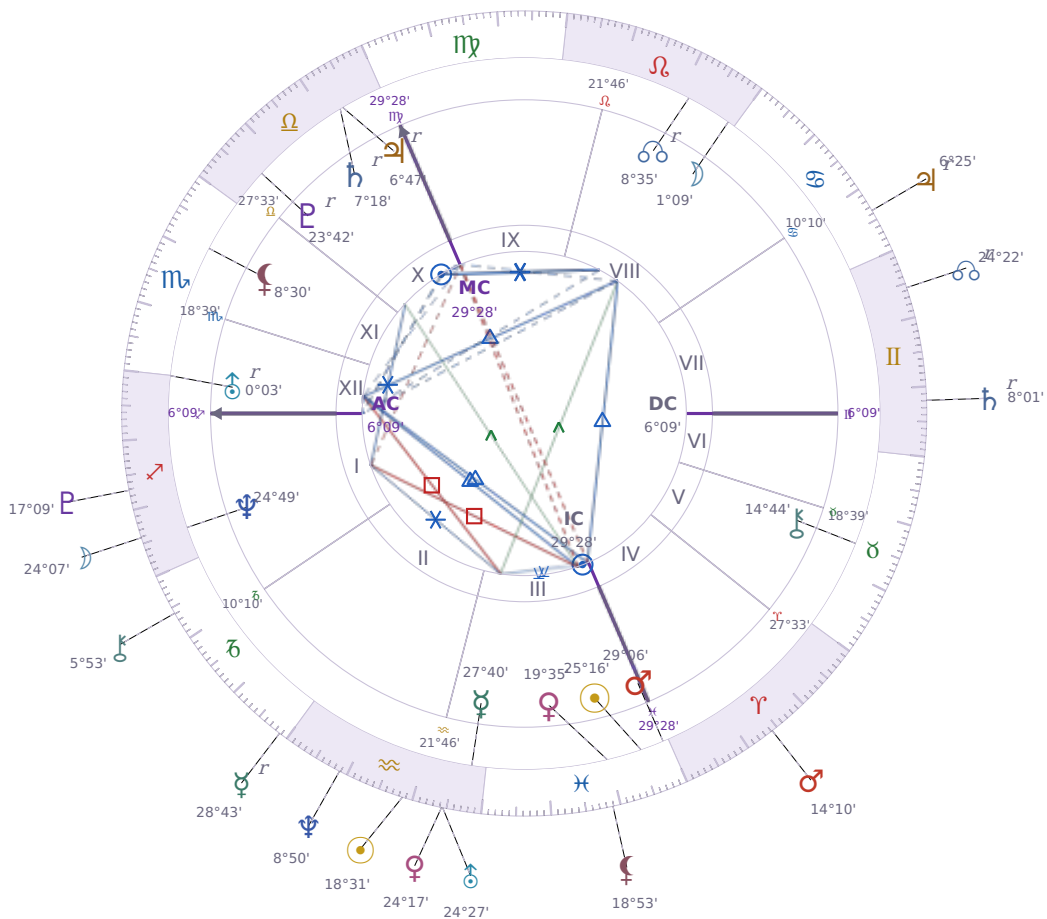

DAILY HOROSCOPE

Péter Magyar

Hungarian politician

♋ Pisces March 16, 1981 00:08 Budapest

Thursday, 7 February 2002

TRANSITS FOR TODAY

☉ Sun	in ♒ Aquarius	18°31'51"
☾ Moon	in ♐ Sagittarius	24°07'20"
☿ Mercury	in ♑ Capricorn Rx	28°43'31"
♀ Venus	in ♒ Aquarius	24°17'29"
♂ Mars	in ♈ Aries	14°10'20"
♃ Jupiter	in ♋ Cancer Rx	6°25'38"
♄ Saturn	in ♊ Gemini Rx	8°01'54"

♅ Uranus	in ♒ Aquarius	24°27'36"
♆ Neptune	in ♒ Aquarius	8°50'12"
♇ Pluto	in ♏ Sagittarius	17°09'29"
♁ Chiron	in ♐ Capricorn	5°53'30"
♊ NNode	in ♊ Gemini Rx	24°22'18"
♁ Lilith	in ♋ Pisces	18°53'06"

NATAL PLANETS