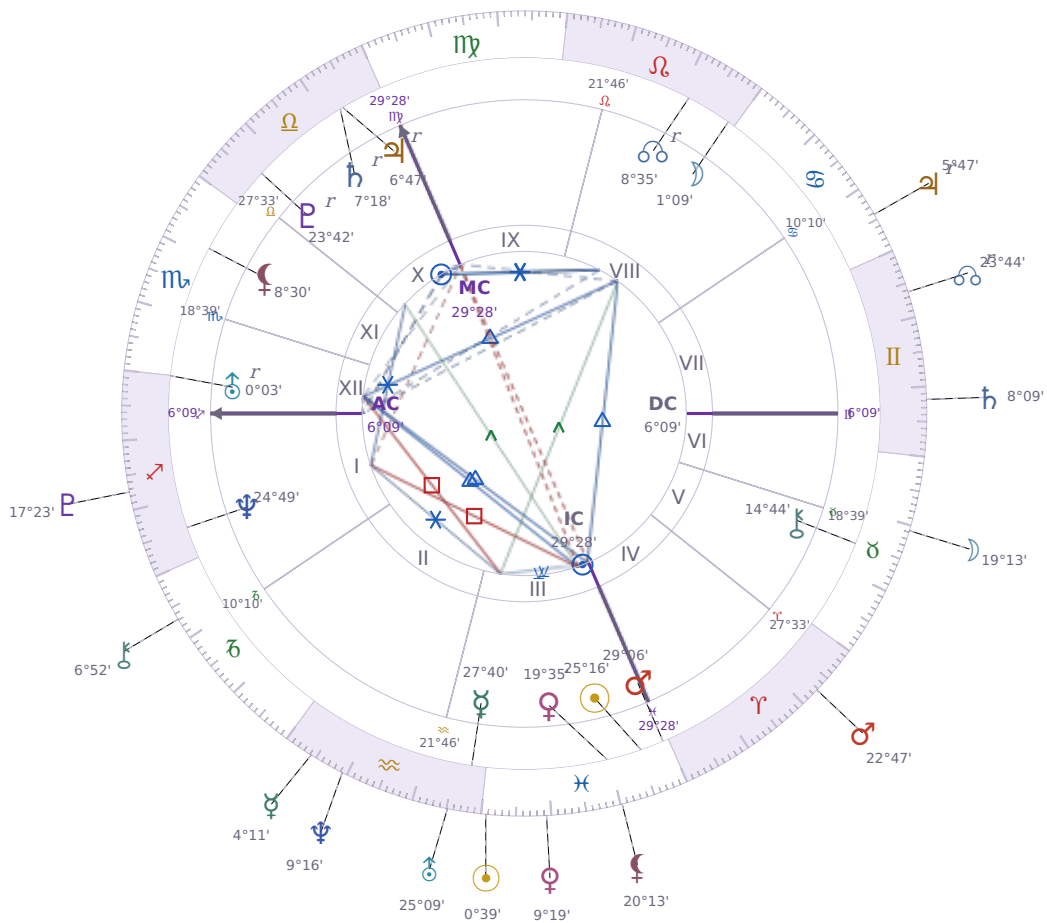

DAILY HOROSCOPE

Péter Magyar

Hungarian politician

♊ Pisces March 16, 1981 00:08 Budapest

Tuesday, 19 February 2002

TRANSITS FOR TODAY

☉ Sun	in ♋ Pisces	0°39'47"
☾ Moon	in ♉ Taurus	19°13'18"
☿ Mercury	in ♒ Aquarius	4°11'12"
♀ Venus	in ♋ Pisces	9°19'20"
♂ Mars	in ♈ Aries	22°47'21"
♃ Jupiter	in ♋ Cancer Rx	5°47'34"
♄ Saturn	in ♊ Gemini	8°09'17"

♅ Uranus	in ♒ Aquarius	25°09'14"
♆ Neptune	in ♒ Aquarius	9°16'44"
♇ Pluto	in ♏ Sagittarius	17°23'25"
♁ Chiron	in ♐ Capricorn	6°52'26"
♊ NNode	in ♊ Gemini Rx	23°44'10"
♁ Lilith	in ♋ Pisces	20°13'46"

NATAL PLANETS