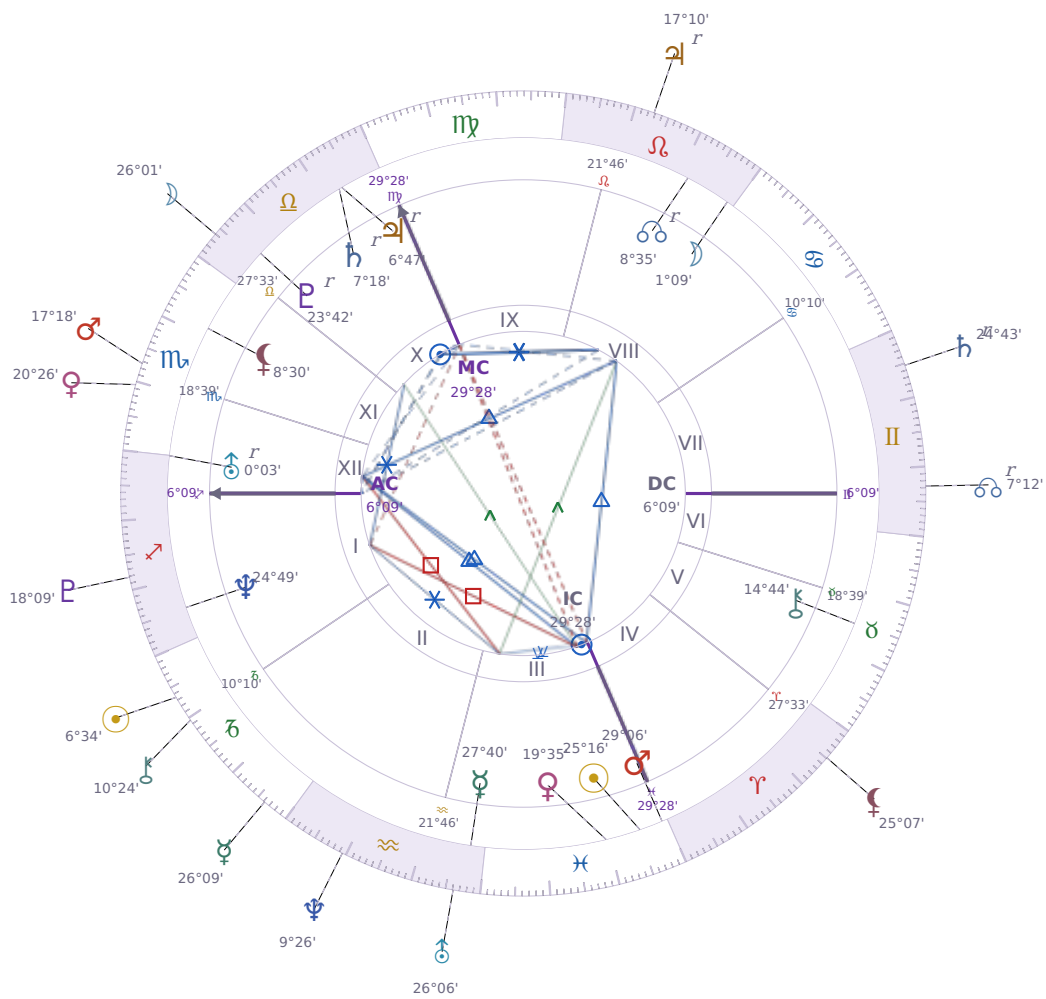

DAILY HOROSCOPE

Péter Magyar

Hungarian politician

♋ Pisces March 16, 1981 00:08 Budapest

Saturday, 28 December 2002

TRANSITS FOR TODAY

☉ Sun	in ♑ Capricorn	6°34'07"
☾ Moon	in ♎ Libra	26°01'35"
☿ Mercury	in ♑ Capricorn	26°09'57"
♀ Venus	in ♏ Scorpio	20°26'59"
♂ Mars	in ♏ Scorpio	17°18'41"
♃ Jupiter	in ♌ Leo Rx	17°10'20"
♄ Saturn	in ♊ Gemini Rx	24°43'14"

♅ Uranus	in ♒ Aquarius	26°06'43"
♆ Neptune	in ♒ Aquarius	9°26'47"
♇ Pluto	in ♐ Sagittarius	18°09'07"
♁ Chiron	in ♐ Capricorn	10°24'08"
♊ NNode	in ♊ Gemini Rx	7°12'53"
♁ Lilith	in ♈ Aries	25°07'00"

NATAL PLANETS

Saturday · ♄ Saturn

Colors: Violet

Stone: Obsidian

Number: 8