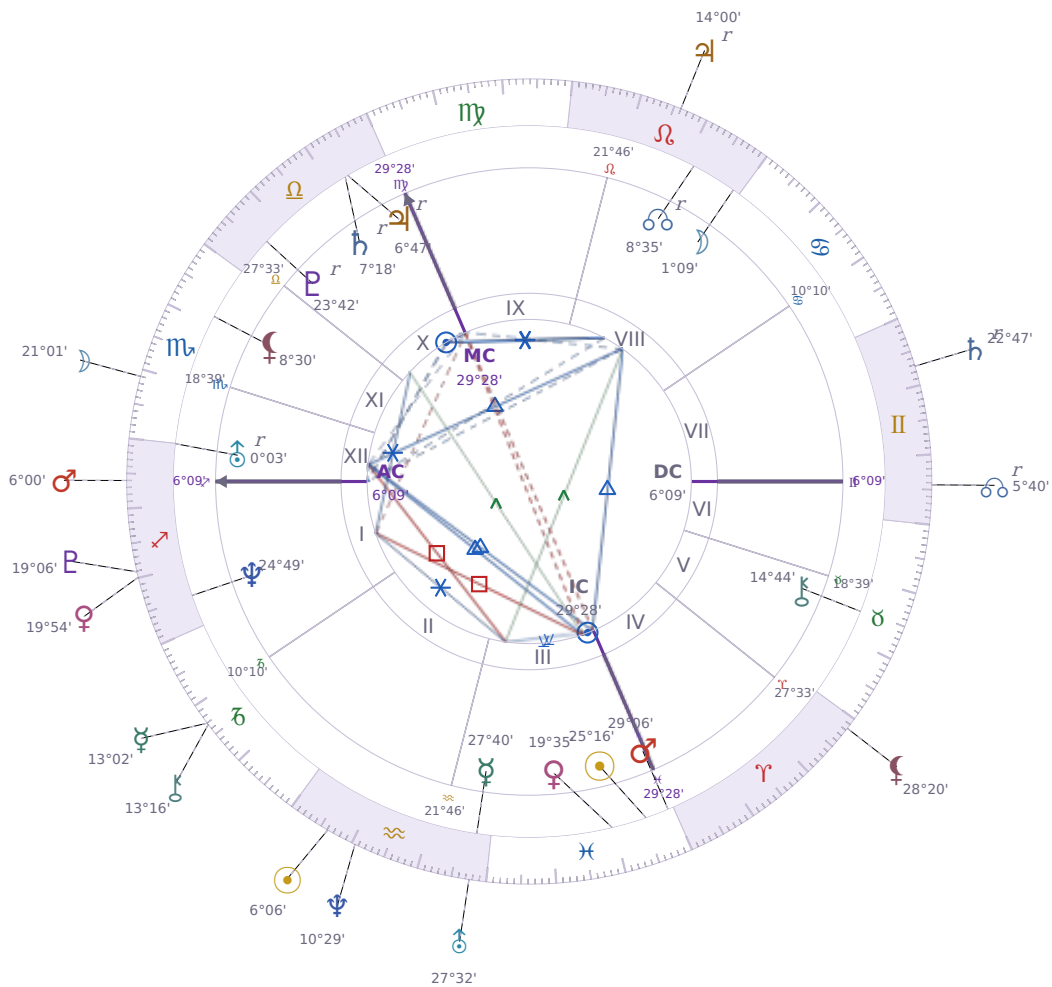

DAILY HOROSCOPE

Péter Magyar

Hungarian politician

♋ Pisces March 16, 1981 00:08 Budapest

Sunday, 26 January 2003

TRANSITS FOR TODAY

☉ Sun	in ♒ Aquarius	6°06'28"
☾ Moon	in ♏ Scorpio	21°01'02"
☿ Mercury	in ♐ Sagittarius	13°02'17"
♀ Venus	in ♐ Sagittarius	19°54'53"
♂ Mars	in ♐ Sagittarius	6°00'21"
♃ Jupiter	in ♌ Leo Rx	14°00'53"
♄ Saturn	in ♊ Gemini Rx	22°47'43"