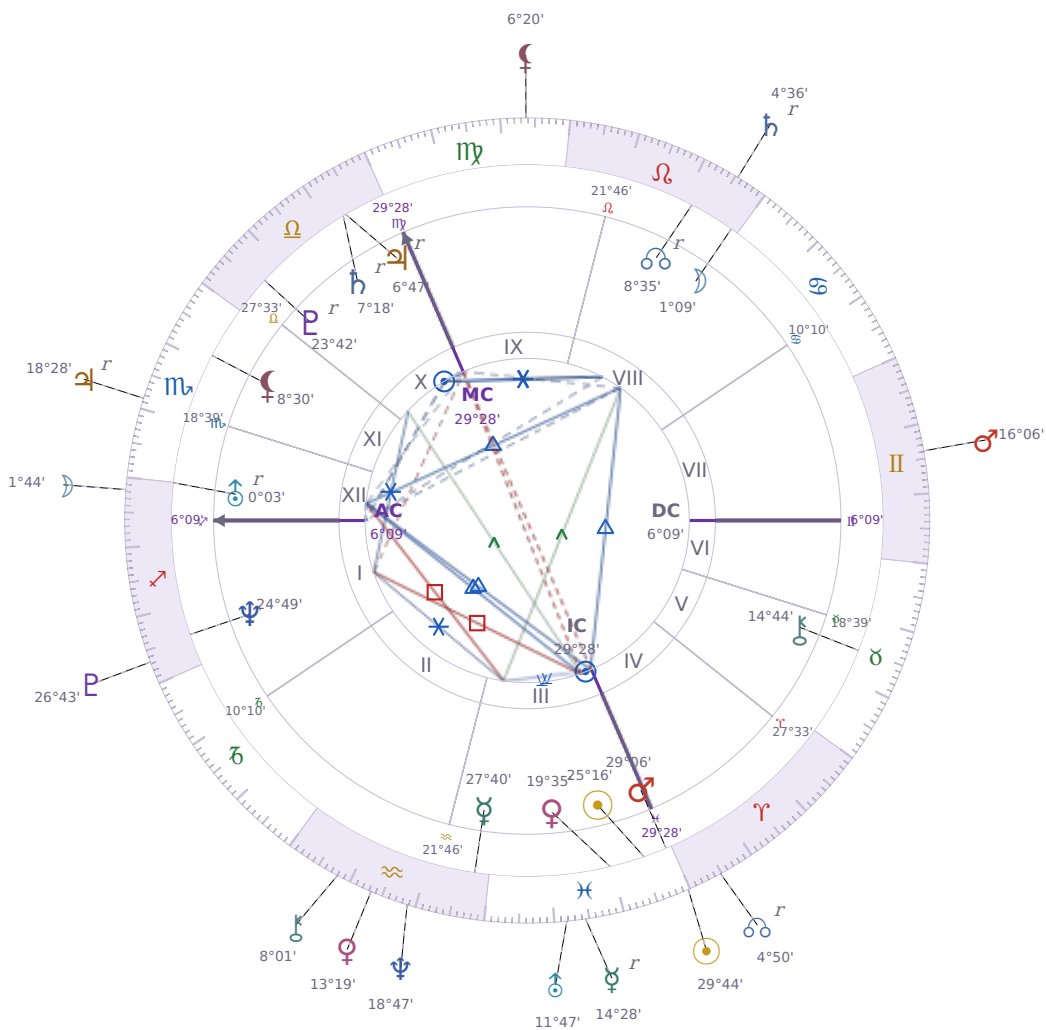

DAILY HOROSCOPE

Péter Magyar

Hungarian politician

♋ Pisces March 16, 1981 00:08 Budapest

Monday, 20 March 2006

TRANSITS FOR TODAY

☉ Sun	in ♋ Pisces	29°44'02"
☾ Moon	in ♐ Sagittarius	1°44'52"
☿ Mercury	in ♋ Pisces Rx	14°28'10"
♀ Venus	in ♒ Aquarius	13°19'50"
♂ Mars	in ♊ Gemini	16°06'52"
♃ Jupiter	in ♏ Scorpio Rx	18°28'35"
♄ Saturn	in ♌ Leo Rx	4°36'36"

♅ Uranus	in ♋ Pisces	11°47'55"
♆ Neptune	in ♒ Aquarius	18°47'06"
♇ Pluto	in ♏ Sagittarius	26°43'57"
♁ Chiron	in ♒ Aquarius	8°01'05"
♁ NNode	in ♈ Aries Rx	4°50'21"
♁ Lilith	in ♍ Virgo	6°20'10"

NATAL PLANETS