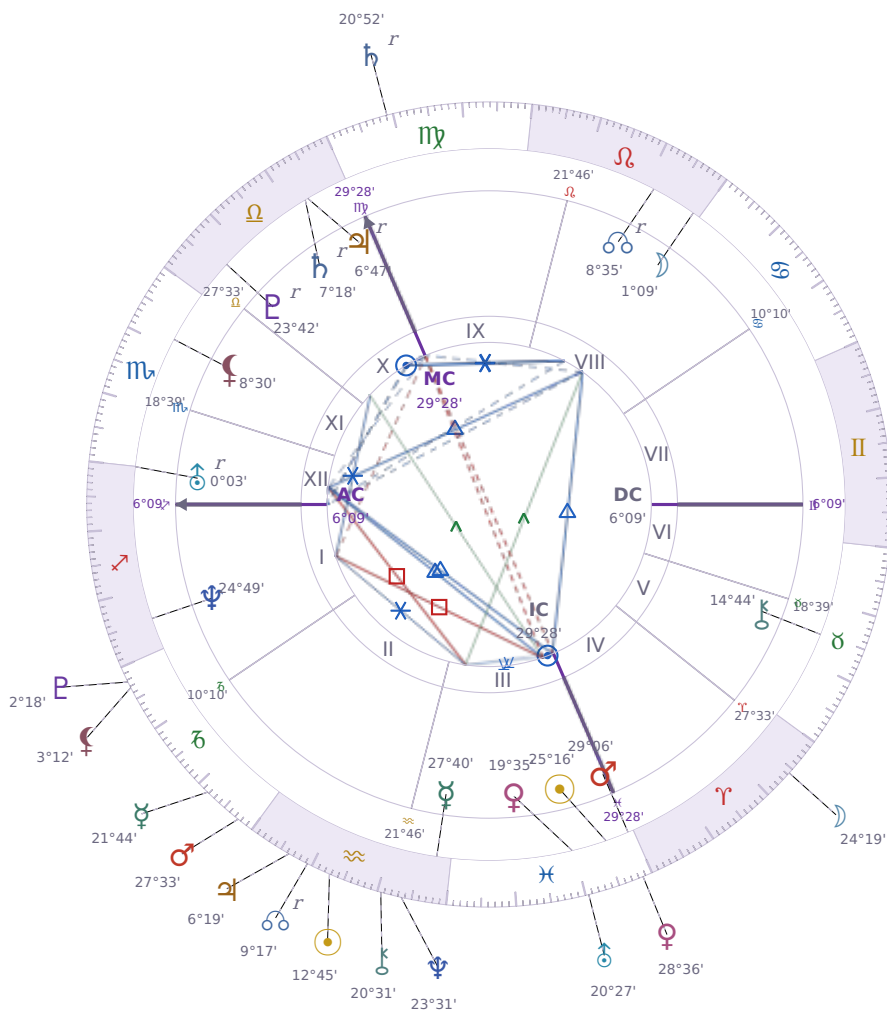

DAILY HOROSCOPE

Péter Magyar

Hungarian politician

♊ Pisces March 16, 1981 00:08 Budapest

Sunday, 1 February 2009

TRANSITS FOR TODAY

☉ Sun	in ♒ Aquarius	12°46'00"
☾ Moon	in ♈ Aries	24°19'47"
☿ Mercury	in ♐ Capricorn	21°44'56"
♀ Venus	in ♓ Pisces	28°36'33"
♂ Mars	in ♐ Capricorn	27°33'19"
♃ Jupiter	in ♒ Aquarius	6°19'28"
♄ Saturn	in ♍ Virgo Rx	20°52'48"