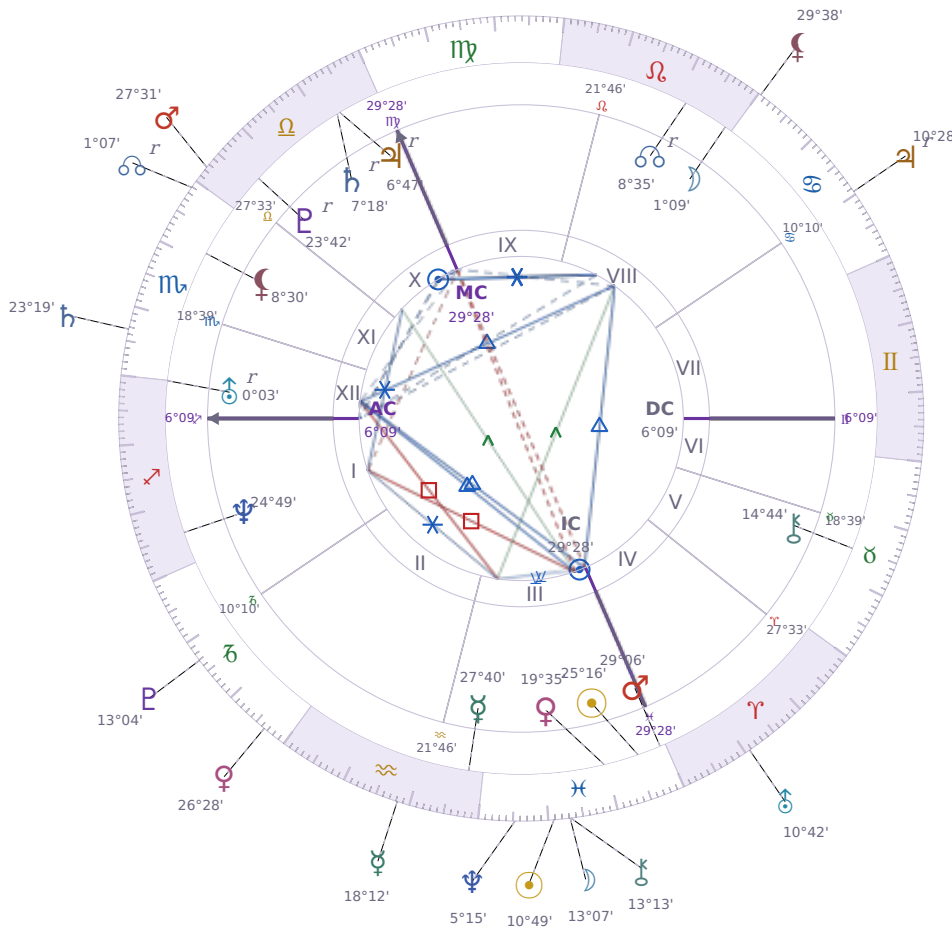

DAILY HOROSCOPE

Péter Magyar

Hungarian politician

♋ Pisces March 16, 1981 00:08 Budapest

Saturday, 1 March 2014

TRANSITS FOR TODAY

☉ Sun	in ♋ Pisces	10°49'09"
☾ Moon	in ♋ Pisces	13°07'42"
☿ Mercury	in ♒ Aquarius	18°12'26"
♀ Venus	in ♐ Capricorn	26°28'39"
♂ Mars	in ♎ Libra	27°31'57"
♃ Jupiter	in ♋ Cancer Rx	10°28'57"
♄ Saturn	in ♏ Scorpio	23°19'06"

♅ Uranus	in ♈ Aries	10°42'47"
♆ Neptune	in ♓ Pisces	5°15'48"
♇ Pluto	in ♑ Capricorn	13°04'50"
♁ Chiron	in ♓ Pisces	13°13'32"
♋ NNode	in ♏ Scorpio Rx	1°07'03"
♁ Lilith	in ♋ Cancer	29°38'25"

NATAL PLANETS

Saturday · ♄ Saturn

Colors: Violet

Stone: Obsidian

Number: 8