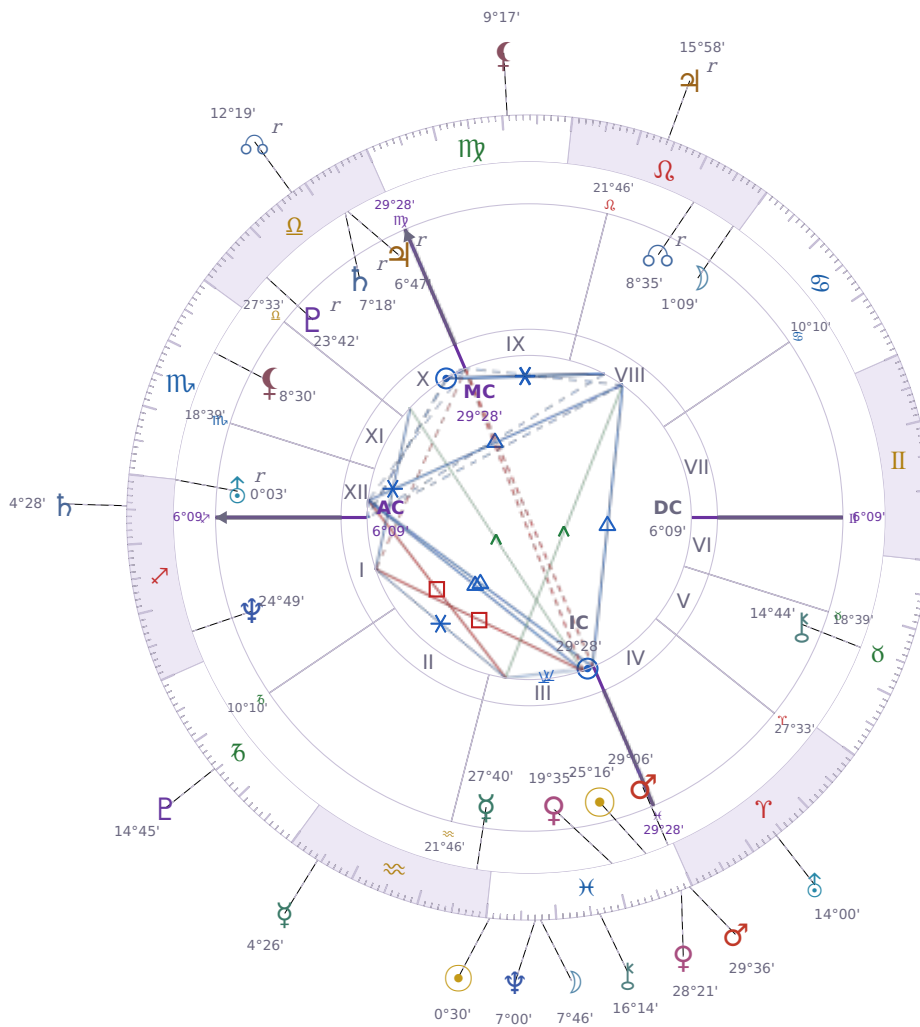

DAILY HOROSCOPE

Péter Magyar

Hungarian politician

♊ Pisces March 16, 1981 00:08 Budapest

Thursday, 19 February 2015

TRANSITS FOR TODAY

☉ Sun	in ♊ Pisces	0°30'42"
☾ Moon	in ♊ Pisces	7°46'08"
☿ Mercury	in ♒ Aquarius	4°26'58"
♀ Venus	in ♊ Pisces	28°21'10"
♂ Mars	in ♊ Pisces	29°36'33"
♃ Jupiter	in ♌ Leo Rx	15°58'24"
♄ Saturn	in ♏ Sagittarius	4°28'51"

♅ Uranus	in ♈ Aries	14°00'34"
♆ Neptune	in ♓ Pisces	7°00'38"
♇ Pluto	in ♑ Capricorn	14°45'27"
♁ Chiron	in ♓ Pisces	16°14'35"
♁ NNode	in ♎ Libra Rx	12°19'03"
♁ Lilith	in ♍ Virgo	9°17'56"

NATAL PLANETS

☉ Sun	in ♓ Pisces	25°16'52"	III
☾ Moon	in ♌ Leo	1°09'49"	VIII
☿ Mercury	in ♒ Aquarius	27°40'15"	III
♀ Venus	in ♓ Pisces	19°35'59"	III
♂ Mars	in ♓ Pisces	29°06'26"	III
♃ Jupiter	in ♎ Libra	6°47'55"	X Rx
♄ Saturn	in ♎ Libra	7°18'13"	X Rx
♅ Uranus	in ♐ Sagittarius	0°03'33"	XII Rx
♆ Neptune	in ♐ Sagittarius	24°49'23"	I
♇ Pluto	in ♎ Libra	23°42'49"	X Rx
♁ Chiron	in ♉ Taurus	14°44'49"	V
♁ North Node	in ♌ Leo	8°35'49"	VIII Rx
♁ Lilith	in ♏ Scorpio	8°30'15"	XI