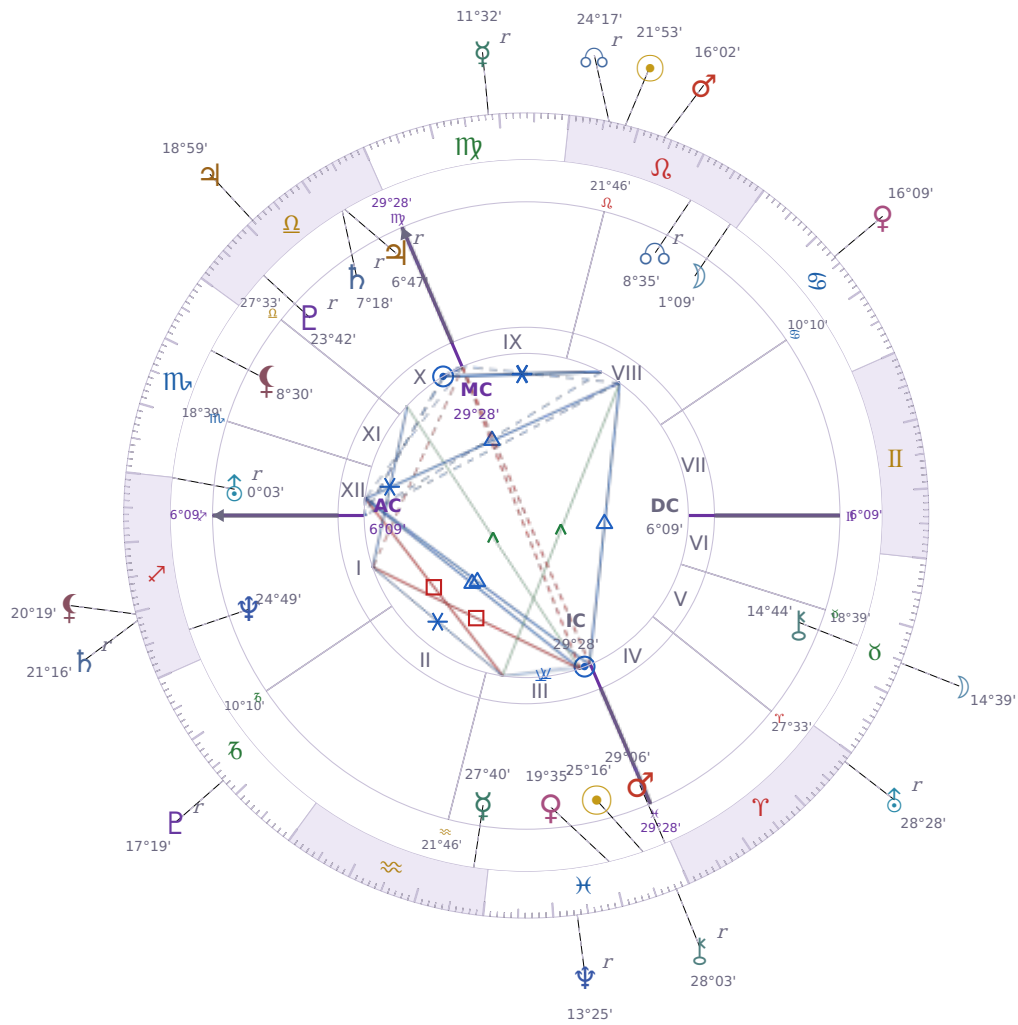

DAILY HOROSCOPE

Péter Magyar

Hungarian politician

♋ Pisces March 16, 1981 00:08 Budapest

Monday, 14 August 2017

TRANSITS FOR TODAY

☉ Sun	in ♌ Leo	21°53'13"
☾ Moon	in ♉ Taurus	14°39'27"
☿ Mercury	in ♍ Virgo Rx	11°32'37"
♀ Venus	in ♋ Cancer	16°09'49"
♂ Mars	in ♌ Leo	16°02'44"
♃ Jupiter	in ♎ Libra	18°59'12"
♄ Saturn	in ♏ Sagittarius Rx	21°16'47"