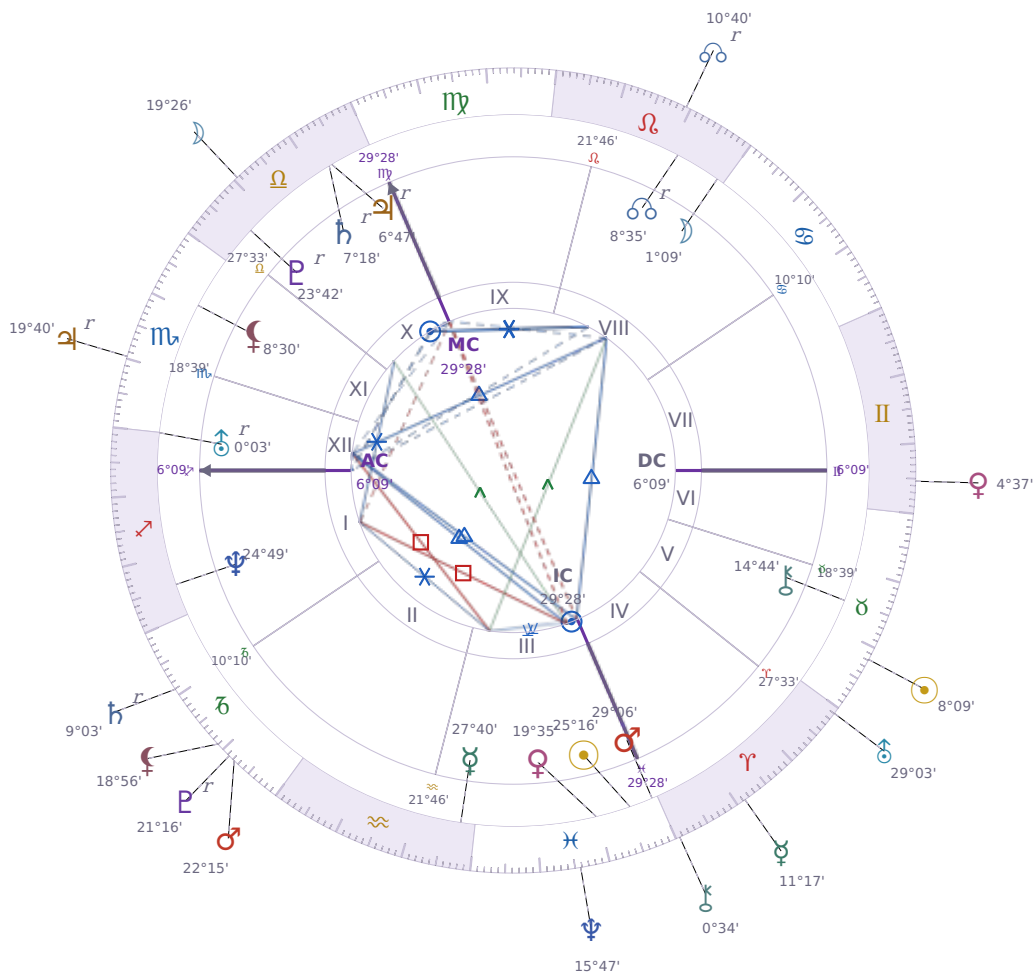

DAILY HOROSCOPE

## Péter Magyar

Hungarian politician

♋ Pisces March 16, 1981 00:08 Budapest

**Saturday, 28 April 2018**