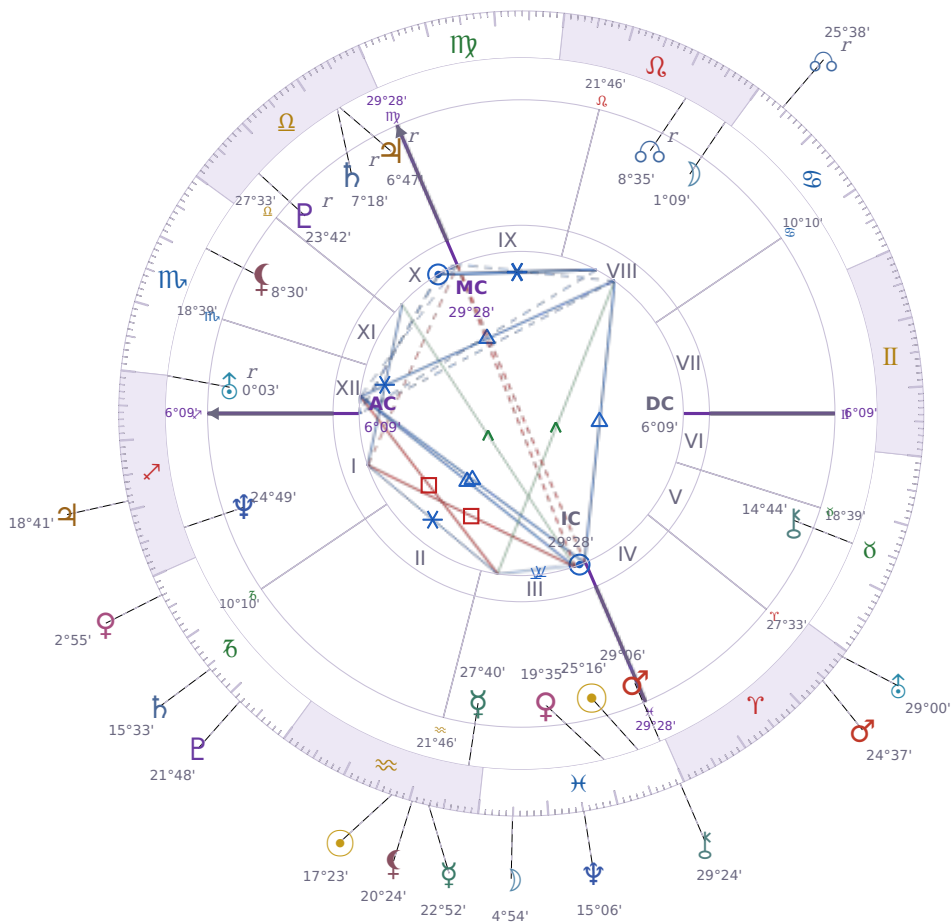

DAILY HOROSCOPE

Péter Magyar

Hungarian politician

♋ Pisces March 16, 1981 00:08 Budapest

Wednesday, 6 February 2019

TRANSITS FOR TODAY

☉ Sun	in ♒ Aquarius	17°23'56"
☾ Moon	in ♋ Pisces	4°54'37"
☿ Mercury	in ♒ Aquarius	22°52'24"
♀ Venus	in ♐ Capricorn	2°55'48"
♂ Mars	in ♈ Aries	24°37'10"
♃ Jupiter	in ♐ Sagittarius	18°41'42"
♄ Saturn	in ♐ Capricorn	15°33'07"

♅ Uranus	in ♈ Aries	29°00'15"
♆ Neptune	in ♋ Pisces	15°06'42"
♇ Pluto	in ♎ Capricorn	21°48'12"
♁ Chiron	in ♋ Pisces	29°24'21"
♁ NNode	in ♋ Cancer Rx	25°38'07"
♁ Lilith	in ♒ Aquarius	20°24'43"

NATAL PLANETS