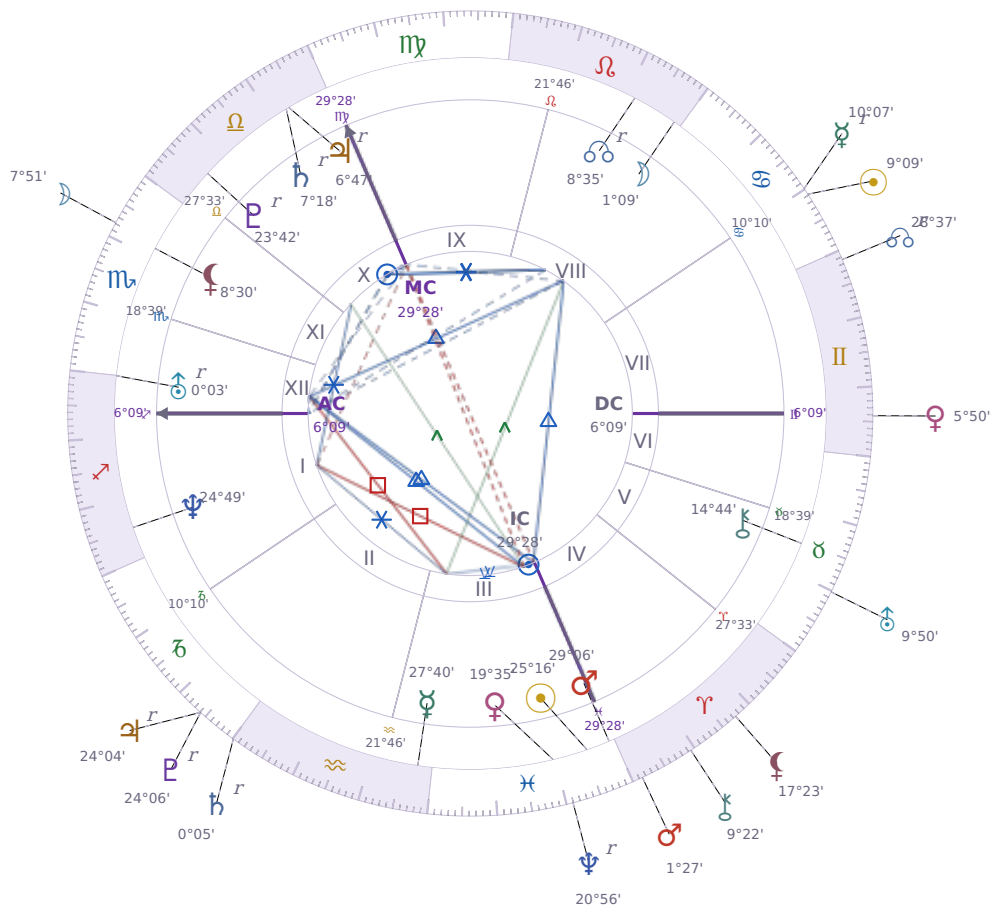

DAILY HOROSCOPE

Péter Magyar

Hungarian politician

♋ Pisces March 16, 1981 00:08 Budapest

Tuesday, 30 June 2020

TRANSITS FOR TODAY

☉ Sun	in ♋ Cancer	9°09'10"
☾ Moon	in ♏ Scorpio	7°51'28"
☿ Mercury	in ♋ Cancer Rx	10°07'02"
♀ Venus	in ♊ Gemini	5°50'31"
♂ Mars	in ♈ Aries	1°27'46"
♃ Jupiter	in ♐ Capricorn Rx	24°04'41"
♄ Saturn	in ♒ Aquarius Rx	0°05'57"

♅ Uranus	in ♉ Taurus	9°50'45"
♆ Neptune	in ♋ Pisces Rx	20°56'43"
♇ Pluto	in ♑ Capricorn Rx	24°06'11"
♁ Chiron	in ♈ Aries	9°22'52"
♊ NNode	in ♊ Gemini Rx	28°37'41"
♁ Lilith	in ♈ Aries	17°23'07"

NATAL PLANETS