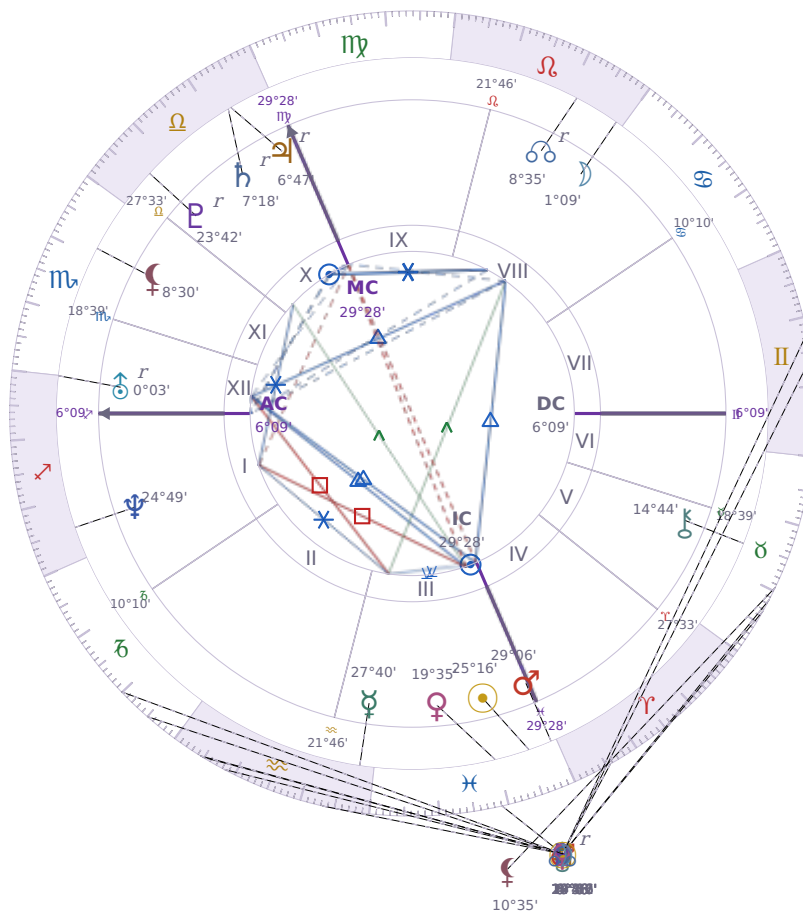

DAILY HOROSCOPE

Péter Magyar

Hungarian politician

♋ Pisces March 16, 1981 00:08 Budapest

Sunday, 24 January 2021

TRANSITS FOR TODAY

☉ Sun	in ♒ Aquarius	4°43'11"
☾ Moon	in ♊ Gemini	14°10'33"
☿ Mercury	in ♒ Aquarius	23°16'28"
♀ Venus	in ♐ Capricorn	19°51'55"
♂ Mars	in ♉ Taurus	8°36'16"
♃ Jupiter	in ♒ Aquarius	8°16'40"
♄ Saturn	in ♒ Aquarius	4°23'01"

♅ Uranus	in ♉ Taurus	6°46'00"
♆ Neptune	in ♋ Pisces	19°02'24"
♇ Pluto	in ♑ Capricorn	24°57'58"
♁ Chiron	in ♈ Aries	5°38'22"
♊ NNode	in ♊ Gemini Rx	17°36'50"
♁ Lilith	in ♉ Taurus	10°35'55"

NATAL PLANETS

☉ Sun	in ♋ Pisces	25°16'52"	III
☾ Moon	in ♌ Leo	1°09'49"	VIII
☿ Mercury	in ♒ Aquarius	27°40'15"	III
♀ Venus	in ♋ Pisces	19°35'59"	III
♂ Mars	in ♋ Pisces	29°06'26"	III
♃ Jupiter	in ♎ Libra	6°47'55"	X Rx
♄ Saturn	in ♎ Libra	7°18'13"	X Rx
♅ Uranus	in ♐ Sagittarius	0°03'33"	XII Rx
♆ Neptune	in ♐ Sagittarius	24°49'23"	I
♇ Pluto	in ♎ Libra	23°42'49"	X Rx
♁ Chiron	in ♉ Taurus	14°44'49"	V
♊ North Node	in ♌ Leo	8°35'49"	VIII Rx
♁ Lilith	in ♏ Scorpio	8°30'15"	XI