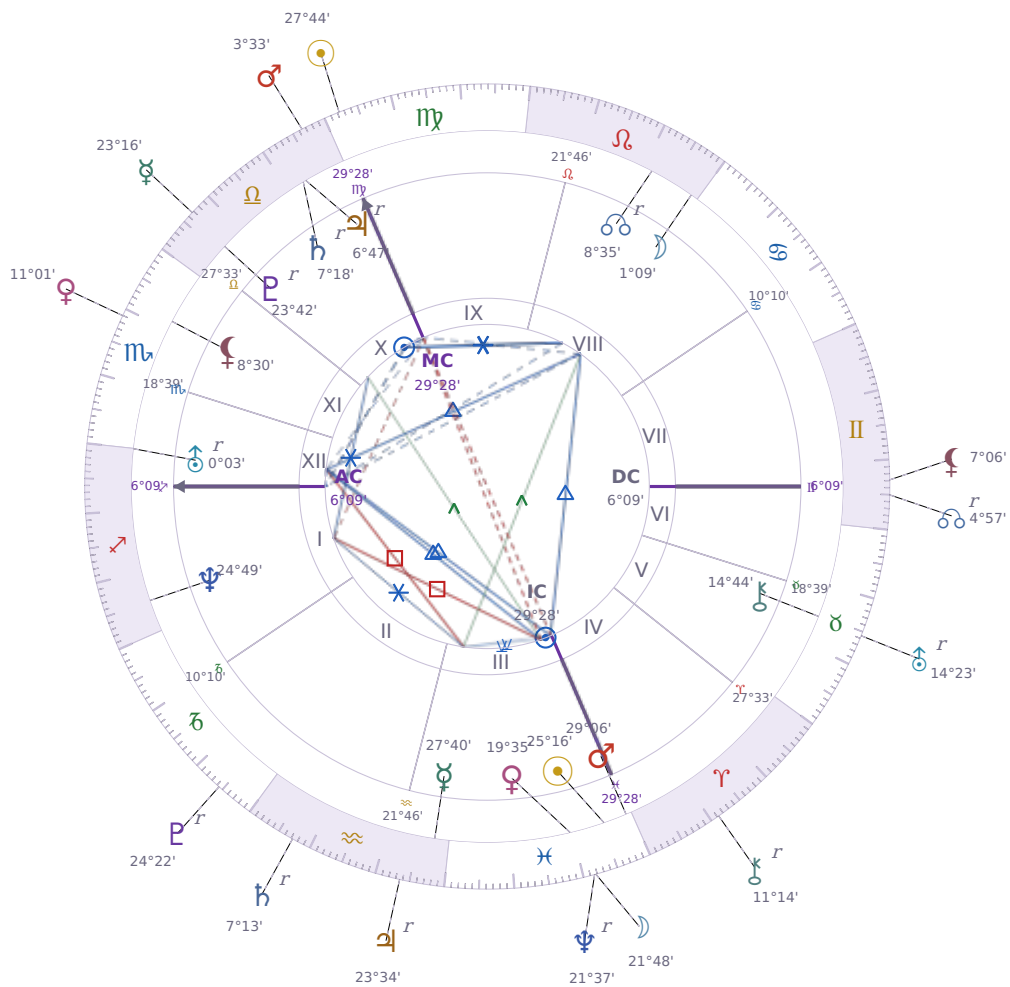

DAILY HOROSCOPE

Péter Magyar

Hungarian politician

♋ Pisces March 16, 1981 00:08 Budapest

Monday, 20 September 2021

TRANSITS FOR TODAY

☉ Sun	in ♍ Virgo	27°44'44"
☾ Moon	in ♋ Pisces	21°48'16"
☿ Mercury	in ♎ Libra	23°16'16"
♀ Venus	in ♏ Scorpio	11°02'00"
♂ Mars	in ♎ Libra	3°33'16"
♃ Jupiter	in ♒ Aquarius Rx	23°34'43"
♄ Saturn	in ♒ Aquarius Rx	7°13'42"

♅ Uranus	in ♉ Taurus	Rx	14°23'48"
♆ Neptune	in ♋ Pisces	Rx	21°37'03"
♇ Pluto	in ♏ Capricorn	Rx	24°22'38"
♁ Chiron	in ♈ Aries	Rx	11°14'24"
♊ NNode	in ♊ Gemini	Rx	4°57'29"
♁ Lilith	in ♊ Gemini		7°06'15"

☉ Sun □ Square ♆ natal Neptune ★

Right now you are **harder to pin down** — your priorities shift without warning and you struggle to follow through on what you said you would do. People around you get frustrated because you seem unreliable, when really you are just confused about what you actually want. These weeks are asking you to get clearer about your real goals instead of drifting between vague possibilities.