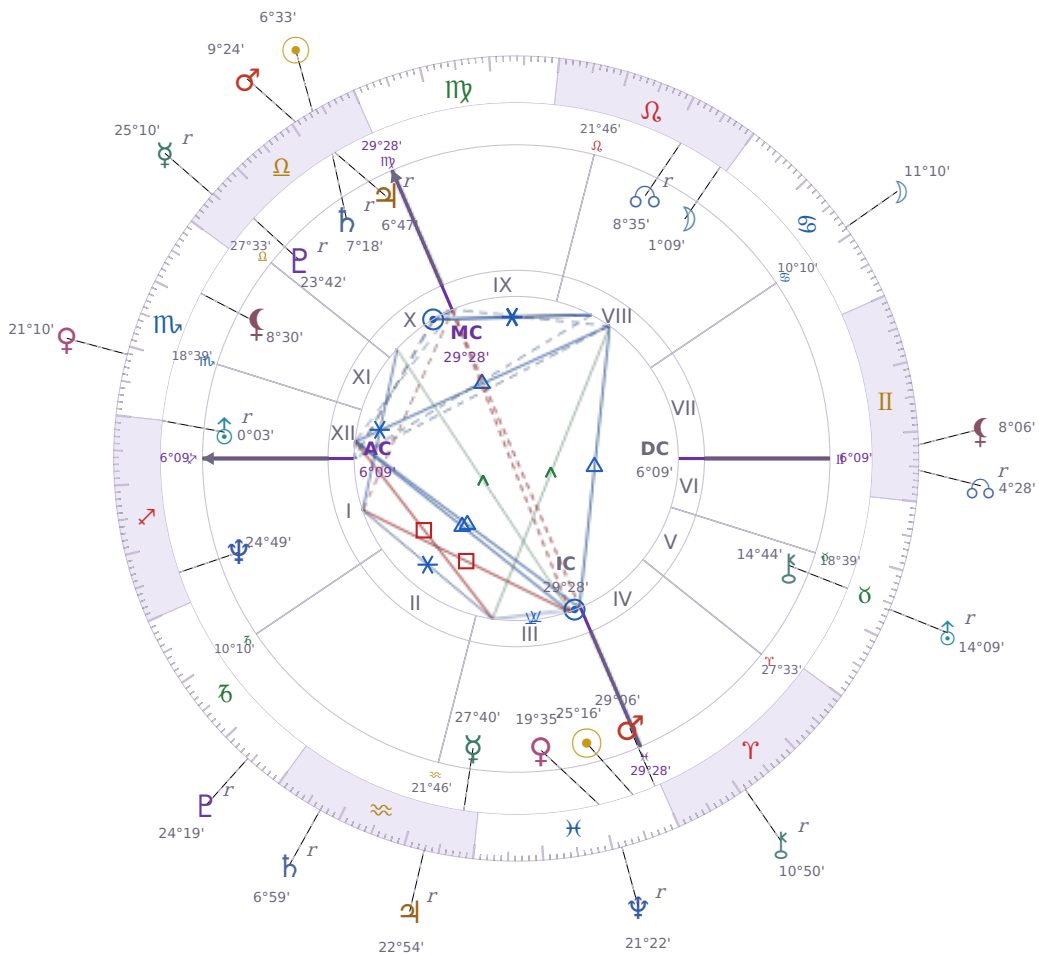

DAILY HOROSCOPE

Péter Magyar

Hungarian politician

♋ Pisces March 16, 1981 00:08 Budapest

Wednesday, 29 September 2021

TRANSITS FOR TODAY

☉ Sun	in ♎ Libra	6°33'39"
☾ Moon	in ♋ Cancer	11°10'31"
☿ Mercury	in ♎ Libra Rx	25°10'10"
♀ Venus	in ♏ Scorpio	21°10'24"
♂ Mars	in ♎ Libra	9°24'48"
♃ Jupiter	in ♒ Aquarius Rx	22°54'40"
♄ Saturn	in ♒ Aquarius Rx	6°59'30"

♅ Uranus	in ♉ Taurus Rx	14°09'04"
♆ Neptune	in ♋ Pisces Rx	21°22'30"
♇ Pluto	in ♄ Capricorn Rx	24°19'37"
♁ Chiron	in ♈ Aries Rx	10°50'25"
♊ NNode	in ♊ Gemini Rx	4°28'53"
♁ Lilith	in ♊ Gemini	8°06'02"

NATAL PLANETS