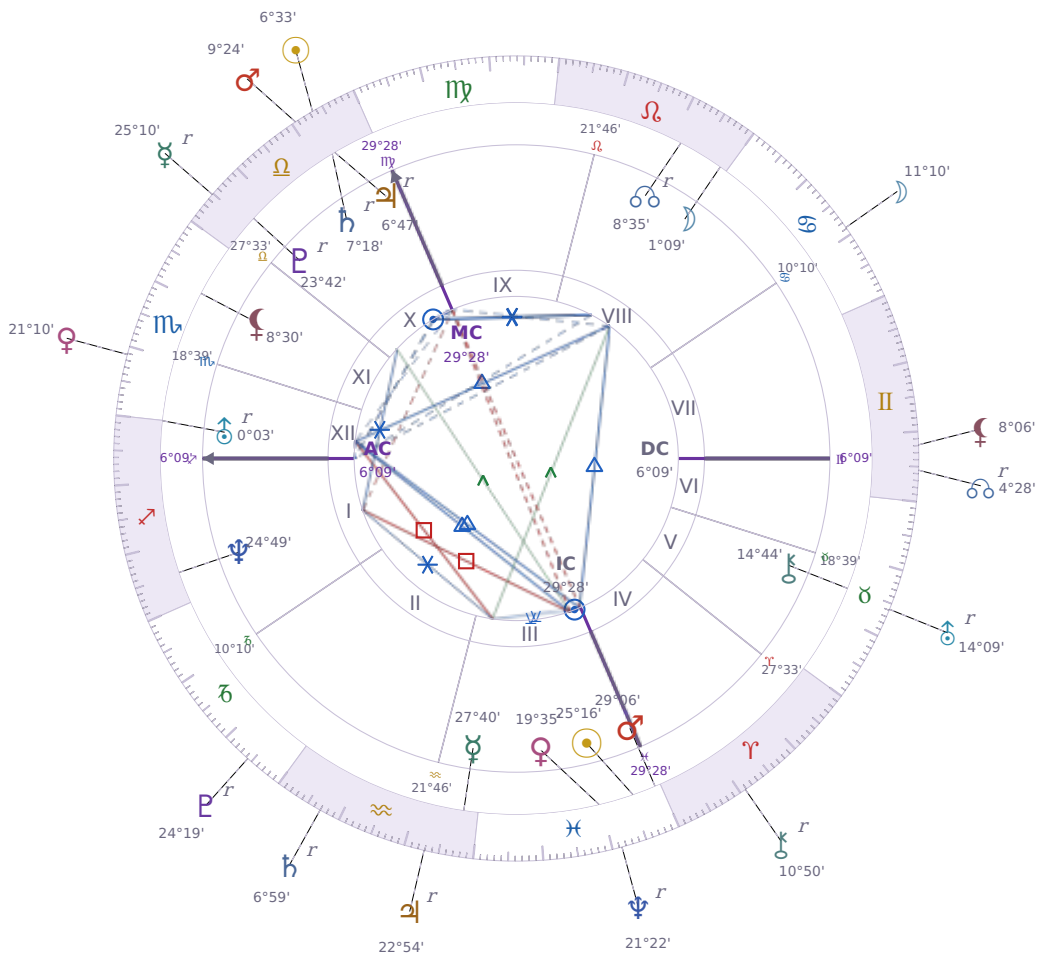

DAILY HOROSCOPE

Péter Magyar

Hungarian politician

♋ Pisces March 16, 1981 00:08 Budapest

Wednesday, 29 September 2021

TRANSITS FOR TODAY

☉ Sun	in ♎ Libra	6°33'39"
☾ Moon	in ♋ Cancer	11°10'31"
☿ Mercury	in ♎ Libra Rx	25°10'10"
♀ Venus	in ♏ Scorpio	21°10'24"
♂ Mars	in ♎ Libra	9°24'48"
♃ Jupiter	in ♒ Aquarius Rx	22°54'40"
♄ Saturn	in ♒ Aquarius Rx	6°59'30"

♅ Uranus	in ♉ Taurus Rx	14°09'04"
♆ Neptune	in ♋ Pisces Rx	21°22'30"
♇ Pluto	in ♏ Capricorn Rx	24°19'37"
♁ Chiron	in ♈ Aries Rx	10°50'25"
♊ NNode	in ♊ Gemini Rx	4°28'53"
♁ Lilith	in ♊ Gemini	8°06'02"

NATAL PLANETS