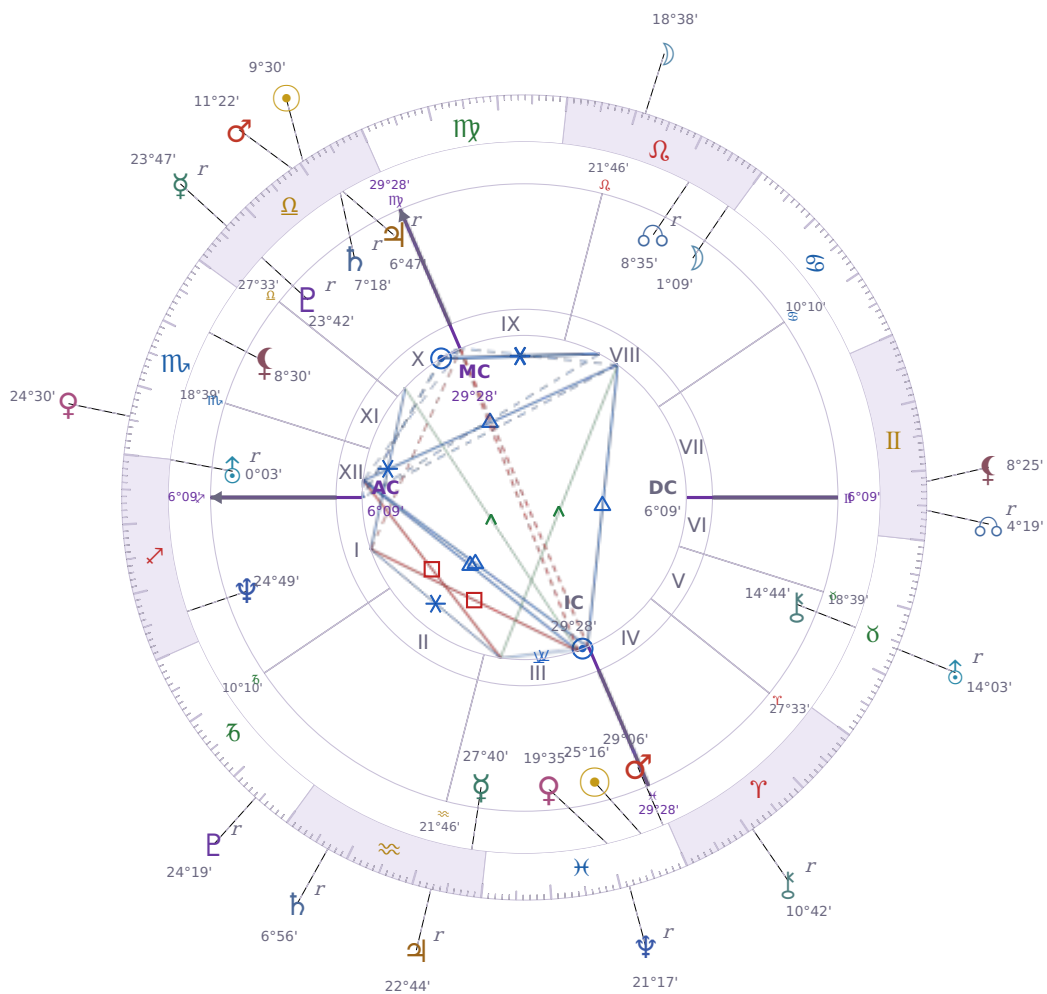

DAILY HOROSCOPE

## Péter Magyar

Hungarian politician

♊ Pisces March 16, 1981 00:08 Budapest

**Saturday, 2 October 2021**