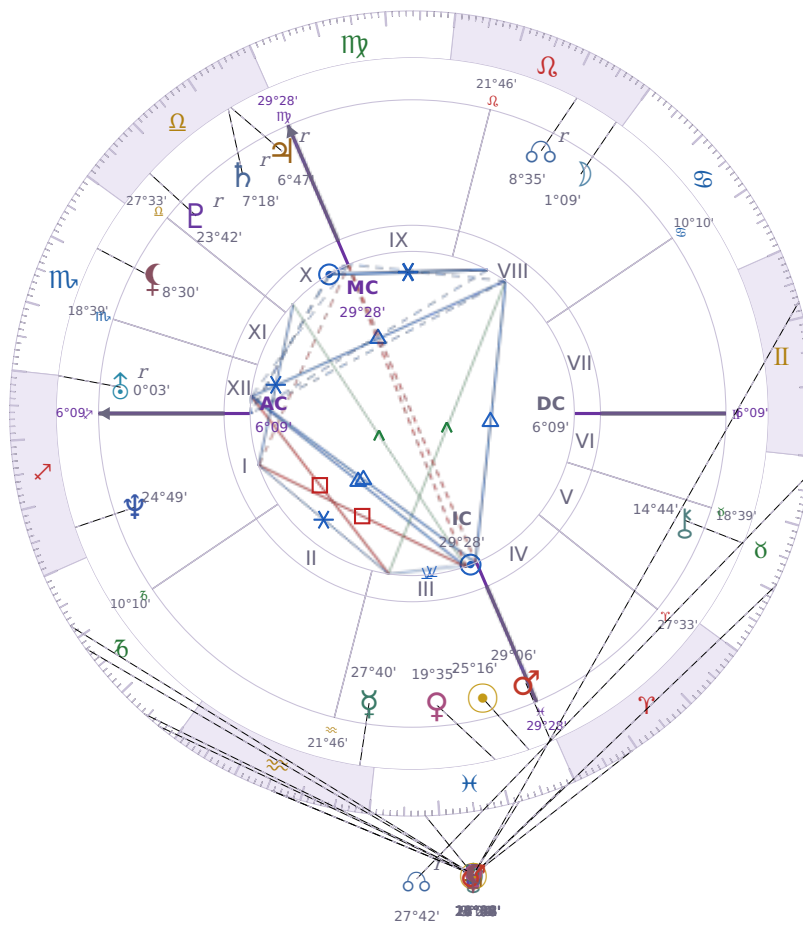

**DAILY HOROSCOPE**

**Péter Magyar**

Hungarian politician

♊ Pisces March 16, 1981 00:08 Budapest

**Friday, 4 February 2022**

**TRANSITS FOR TODAY**

☉ Sun	in ♒ Aquarius	15°38'26"
☾ Moon	in ♓ Pisces	28°21'28"
☿ Mercury	in ♐ Capricorn	24°22'58"
♀ Venus	in ♐ Capricorn	11°48'33"
♂ Mars	in ♐ Capricorn	7°59'20"
♃ Jupiter	in ♓ Pisces	8°01'22"
♄ Saturn	in ♒ Aquarius	15°54'16"

♅ Uranus	in ♉ Taurus	10°56'33"
♆ Neptune	in ♋ Pisces	21°32'30"
♇ Pluto	in ♏ Capricorn	27°03'40"
♁ Chiron	in ♈ Aries	9°24'04"
♁ NNode	in ♉ Taurus Rx	27°42'15"
♁ Lilith	in ♊ Gemini	22°17'17"

## NATAL PLANETS

☉ Sun	in ♋ Pisces	25°16'52"	III
☾ Moon	in ♌ Leo	1°09'49"	VIII
☿ Mercury	in ♒ Aquarius	27°40'15"	III
♀ Venus	in ♋ Pisces	19°35'59"	III
♂ Mars	in ♋ Pisces	29°06'26"	III
♃ Jupiter	in ♎ Libra	6°47'55"	X Rx
♄ Saturn	in ♎ Libra	7°18'13"	X Rx
♅ Uranus	in ♐ Sagittarius	0°03'33"	XII Rx
♆ Neptune	in ♐ Sagittarius	24°49'23"	I
♇ Pluto	in ♎ Libra	23°42'49"	X Rx
♁ Chiron	in ♉ Taurus	14°44'49"	V
♁ North Node	in ♌ Leo	8°35'49"	VIII Rx
♁ Lilith	in ♏ Scorpio	8°30'15"	XI