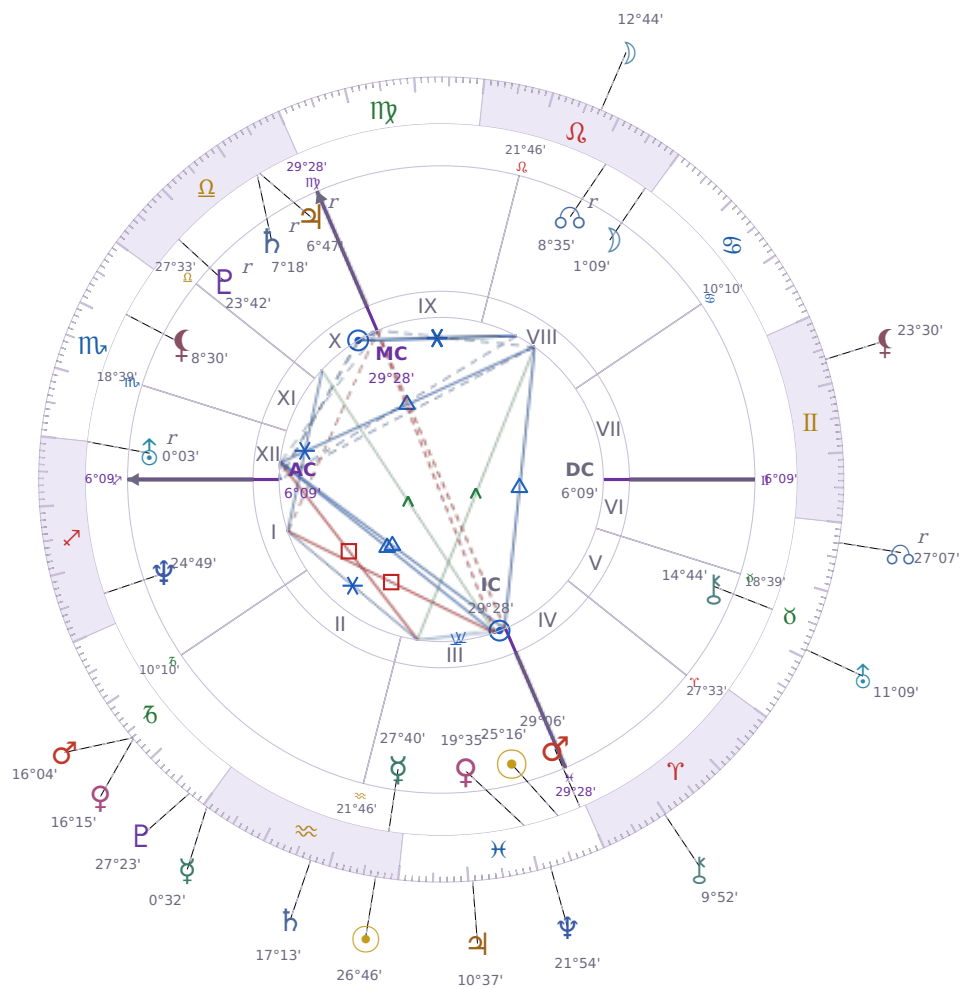

DAILY HOROSCOPE

Péter Magyar

Hungarian politician

♊ Pisces March 16, 1981 00:08 Budapest

Tuesday, 15 February 2022

TRANSITS FOR TODAY

☉ Sun	in ♒ Aquarius	26°46'27"
☾ Moon	in ♌ Leo	12°44'56"
☿ Mercury	in ♒ Aquarius	0°32'43"
♀ Venus	in ♑ Capricorn	16°15'25"
♂ Mars	in ♑ Capricorn	16°04'11"
♃ Jupiter	in ♓ Pisces	10°37'04"
♄ Saturn	in ♒ Aquarius	17°13'12"

♅ Uranus	in ♉ Taurus	11°09'18"
♆ Neptune	in ♋ Pisces	21°54'43"
♇ Pluto	in ♏ Capricorn	27°23'55"
♁ Chiron	in ♈ Aries	9°52'14"
♁ NNode	in ♉ Taurus Rx	27°07'18"
♁ Lilith	in ♊ Gemini	23°30'32"

NATAL PLANETS

♇ Pluto ☾ Semi sextile ☿ natal Mercury

Your thinking becomes **sharper and more direct** while this transit is active, and you find yourself cutting through confusion to get to what actually matters. People respond well to your communication right now because you speak with real conviction and skip the unnecessary parts. Over the coming weeks, you may notice conversations go deeper than usual and that others take your words seriously.

Tuesday · ☿ Mars

Colors: Red

Stone: Ruby

Number: 9