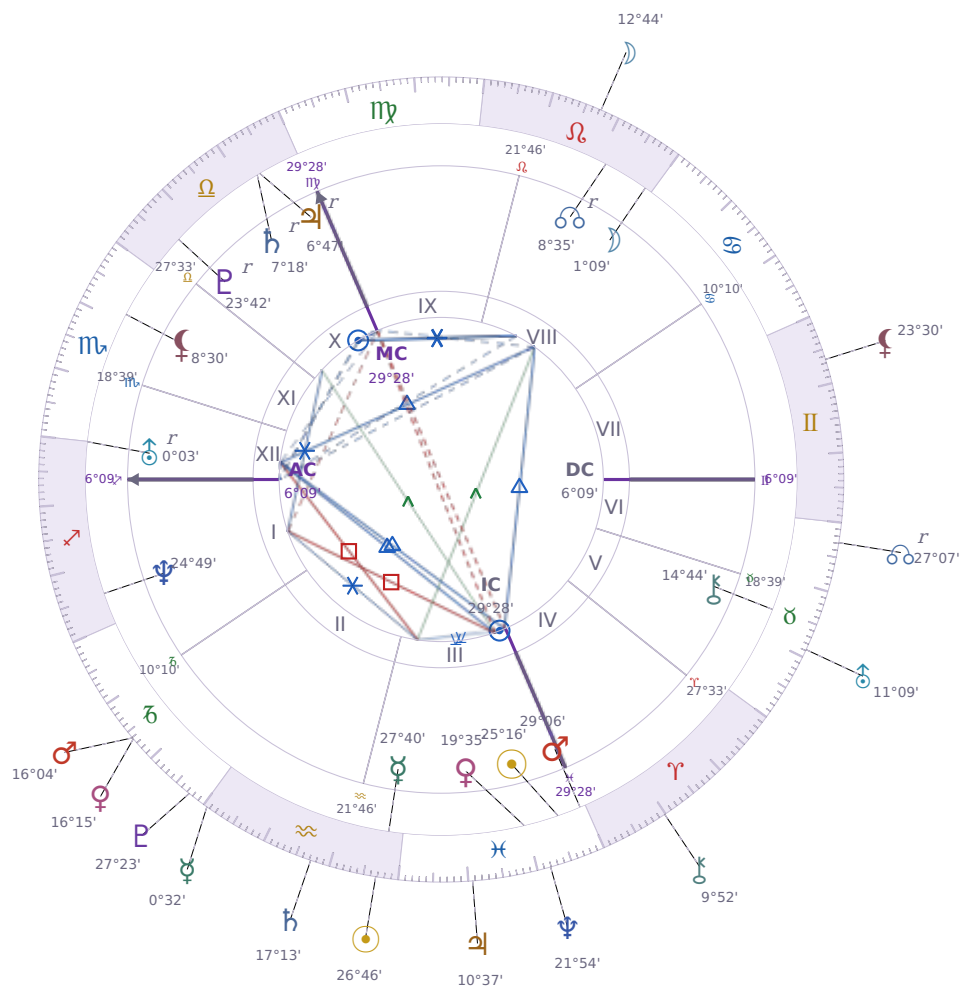

DAILY HOROSCOPE

Péter Magyar

Hungarian politician

♊ Pisces March 16, 1981 00:08 Budapest

Tuesday, 15 February 2022

TRANSITS FOR TODAY

☉ Sun	in ♒ Aquarius	26°46'27"
☾ Moon	in ♌ Leo	12°44'56"
☿ Mercury	in ♒ Aquarius	0°32'43"
♀ Venus	in ♐ Capricorn	16°15'25"
♂ Mars	in ♐ Capricorn	16°04'11"
♃ Jupiter	in ♓ Pisces	10°37'04"
♄ Saturn	in ♒ Aquarius	17°13'12"

♅ Uranus	in ♉ Taurus	11°09'18"
♆ Neptune	in ♋ Pisces	21°54'43"
♇ Pluto	in ♏ Capricorn	27°23'55"
♁ Chiron	in ♈ Aries	9°52'14"
♁ NNode	in ♉ Taurus Rx	27°07'18"
♁ Lilith	in ♊ Gemini	23°30'32"

NATAL PLANETS