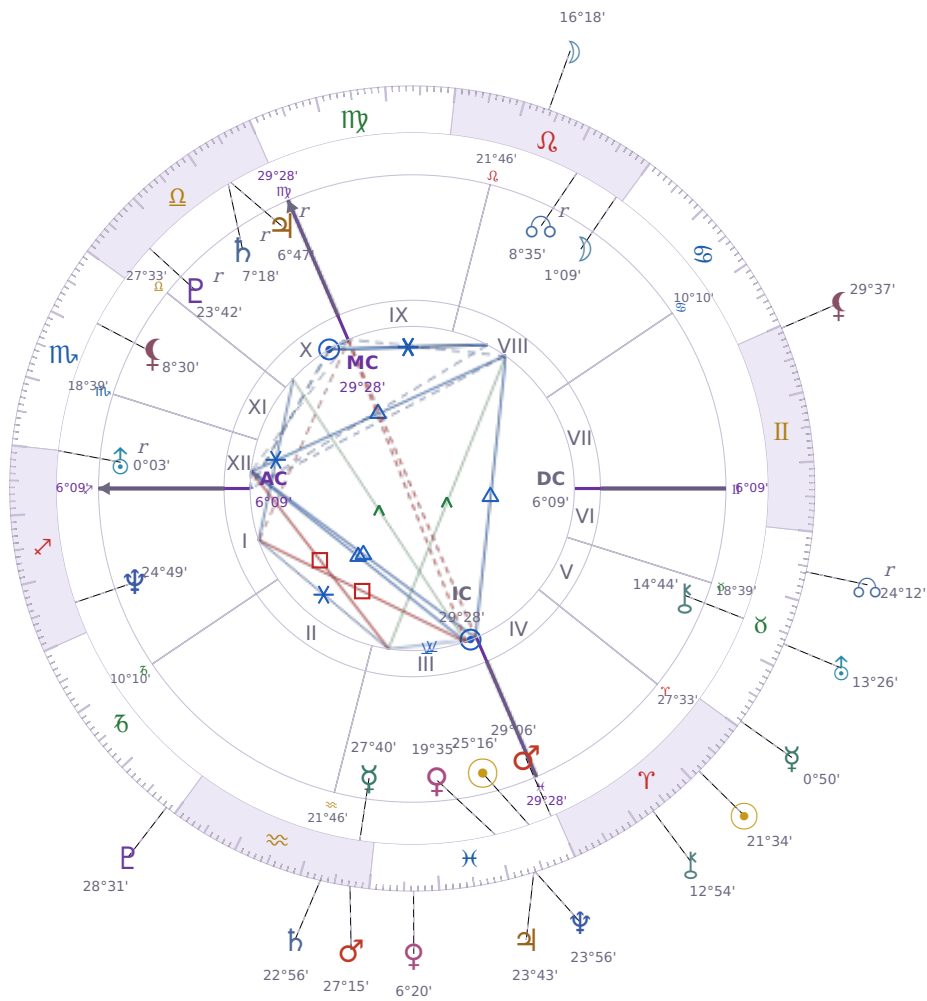

DAILY HOROSCOPE

## Péter Magyar

Hungarian politician

♊ Pisces March 16, 1981 00:08 Budapest

**Monday, 11 April 2022**

### TRANSITS FOR TODAY

☉ Sun	in ♈ Aries	21°34'59"
☾ Moon	in ♌ Leo	16°18'29"
☿ Mercury	in ♉ Taurus	0°50'24"
♀ Venus	in ♊ Pisces	6°20'14"
♂ Mars	in ♒ Aquarius	27°15'25"
♃ Jupiter	in ♊ Pisces	23°43'36"
♄ Saturn	in ♒ Aquarius	22°56'38"