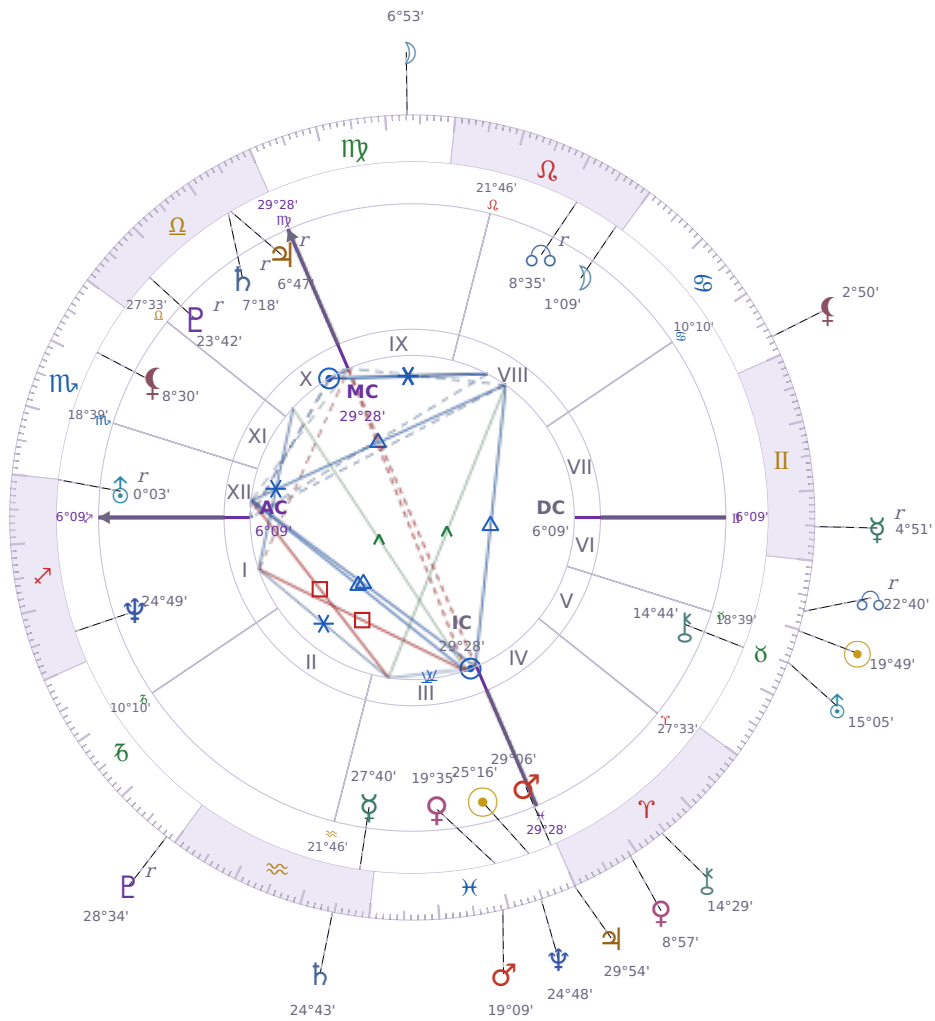

DAILY HOROSCOPE

Péter Magyar

Hungarian politician

♊ Pisces March 16, 1981 00:08 Budapest

Tuesday, 10 May 2022

TRANSITS FOR TODAY

☉ Sun	in ♉ Taurus	19°49'18"
☾ Moon	in ♍ Virgo	6°53'01"
☿ Mercury	in ♊ Gemini Rx	4°51'31"
♀ Venus	in ♈ Aries	8°57'42"
♂ Mars	in ♓ Pisces	19°09'29"
♃ Jupiter	in ♓ Pisces	29°54'27"
♄ Saturn	in ♒ Aquarius	24°43'39"

♅ Uranus	in ♉ Taurus	15°05'42"
♆ Neptune	in ♓ Pisces	24°48'50"
♇ Pluto	in ♑ Capricorn Rx	28°34'19"
♁ Chiron	in ♈ Aries	14°29'42"
♁ NNode	in ♉ Taurus Rx	22°40'23"
♁ Lilith	in ♋ Cancer	2°50'40"

NATAL PLANETS