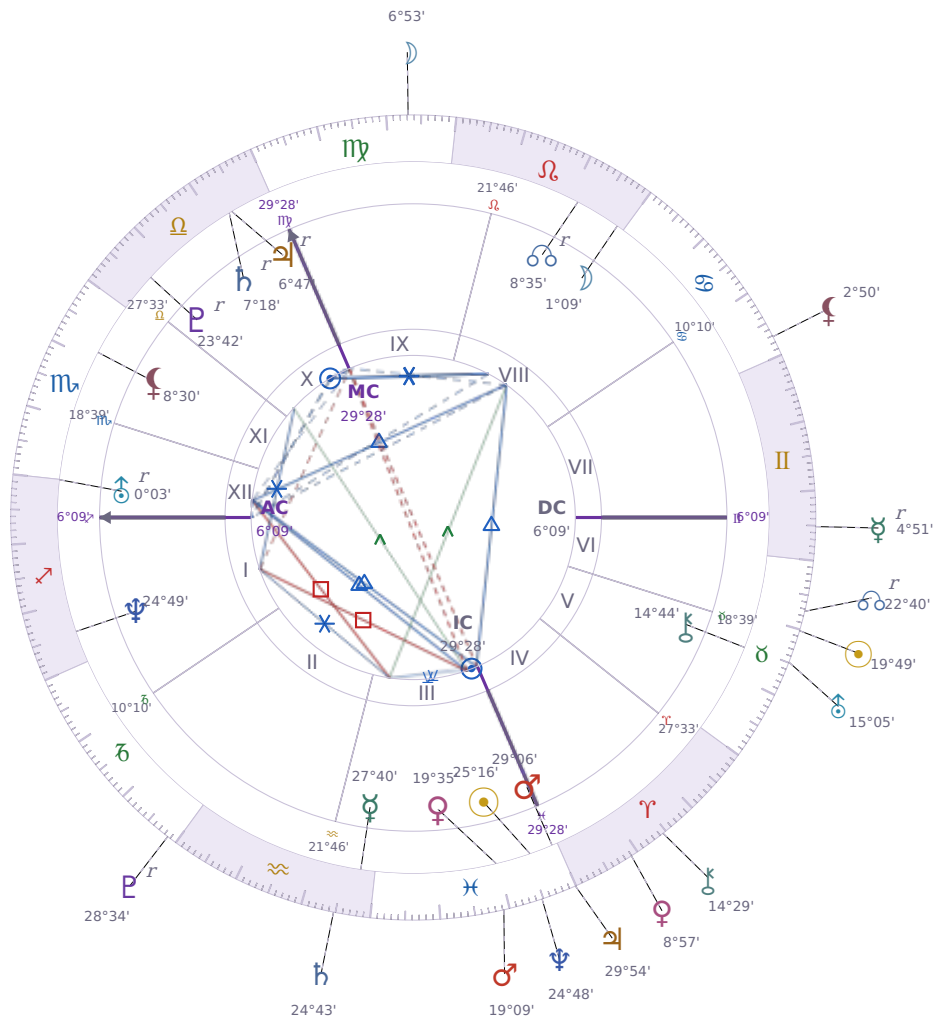

DAILY HOROSCOPE

Péter Magyar

Hungarian politician

♊ Pisces March 16, 1981 00:08 Budapest

Tuesday, 10 May 2022

TRANSITS FOR TODAY

☉ Sun	in ♉ Taurus	19°49'18"
☾ Moon	in ♍ Virgo	6°53'01"
☿ Mercury	in ♊ Gemini Rx	4°51'31"
♀ Venus	in ♈ Aries	8°57'42"
♂ Mars	in ♓ Pisces	19°09'29"
♃ Jupiter	in ♓ Pisces	29°54'27"
♄ Saturn	in ♒ Aquarius	24°43'39"

♅ Uranus	in ♉ Taurus	15°05'42"
♆ Neptune	in ♓ Pisces	24°48'50"
♇ Pluto	in ♑ Capricorn Rx	28°34'19"
♁ Chiron	in ♈ Aries	14°29'42"
♊ NNode	in ♉ Taurus Rx	22°40'23"
♁ Lilith	in ♋ Cancer	2°50'40"

NATAL PLANETS