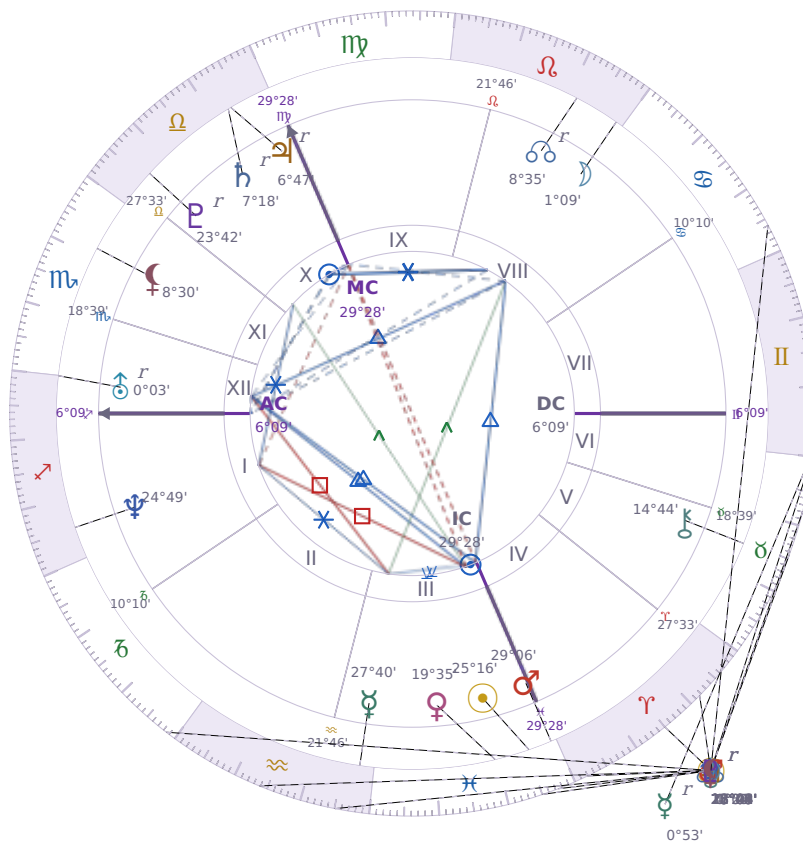

DAILY HOROSCOPE

Péter Magyar

Hungarian politician

♋ Pisces March 16, 1981 00:08 Budapest

Saturday, 21 May 2022

TRANSITS FOR TODAY

☉ Sun	in ♊ Gemini	0°25'33"
☾ Moon	in ♒ Aquarius	13°48'27"
☿ Mercury	in ♊ Gemini Rx	0°53'37"
♀ Venus	in ♈ Aries	21°41'33"
♂ Mars	in ♋ Pisces	27°24'31"
♃ Jupiter	in ♈ Aries	1°57'58"
♄ Saturn	in ♒ Aquarius	25°04'57"

♅ Uranus	in ♉ Taurus	15°43'24"
♆ Neptune	in ♓ Pisces	25°03'35"
♇ Pluto	in ♑ Capricorn Rx	28°29'22"
♁ Chiron	in ♈ Aries	15°01'01"
♁ NNode	in ♉ Taurus Rx	22°05'27"
♁ Lilith	in ♋ Cancer	4°04'09"

NATAL PLANETS