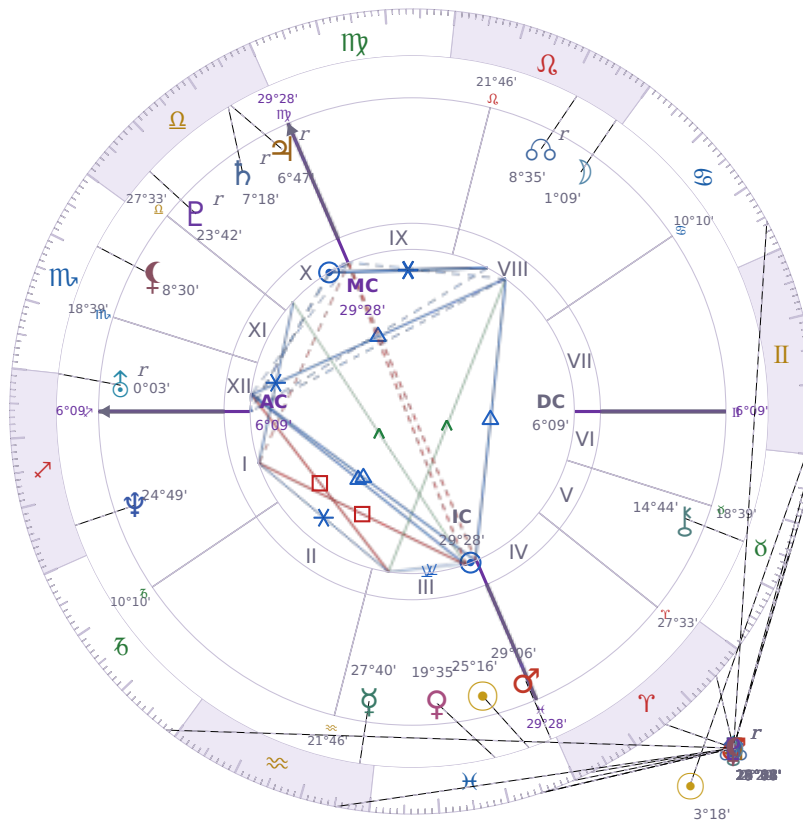

DAILY HOROSCOPE

## Péter Magyar

Hungarian politician

♋ Pisces March 16, 1981 00:08 Budapest

**Tuesday, 24 May 2022**

### TRANSITS FOR TODAY

☉ Sun	in ♊ Gemini	3°18'38"
☾ Moon	in ♋ Pisces	24°44'24"
☿ Mercury	in ♉ Taurus <b>Rx</b>	29°11'12"
♀ Venus	in ♈ Aries	25°11'21"
♂ Mars	in ♋ Pisces	29°38'57"
♃ Jupiter	in ♈ Aries	2°29'35"
♄ Saturn	in ♒ Aquarius	25°08'46"