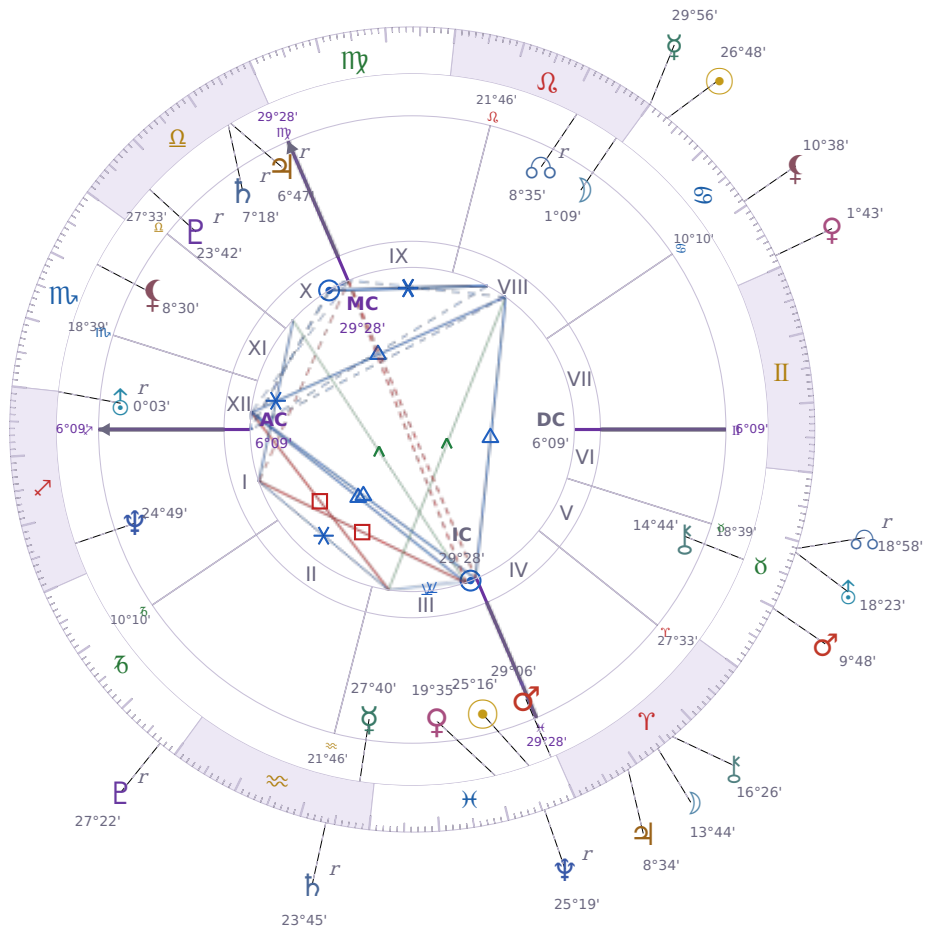

DAILY HOROSCOPE

Péter Magyar

Hungarian politician

♋ Pisces March 16, 1981 00:08 Budapest

Tuesday, 19 July 2022

TRANSITS FOR TODAY

☉ Sun	in ♋ Cancer	26°48'49"
☾ Moon	in ♈ Aries	13°44'37"
☿ Mercury	in ♋ Cancer	29°56'57"
♀ Venus	in ♋ Cancer	1°43'58"
♂ Mars	in ♉ Taurus	9°48'27"
♃ Jupiter	in ♈ Aries	8°34'25"
♄ Saturn	in ♒ Aquarius Rx	23°45'07"

♅ Uranus	in ♉ Taurus	18°23'25"
♆ Neptune	in ♋ Pisces Rx	25°19'24"
♇ Pluto	in ♄ Capricorn Rx	27°22'10"
♁ Chiron	in ♈ Aries	16°26'00"
♊ NNode	in ♉ Taurus Rx	18°58'02"
♁ Lilith	in ♋ Cancer	10°38'42"

NATAL PLANETS