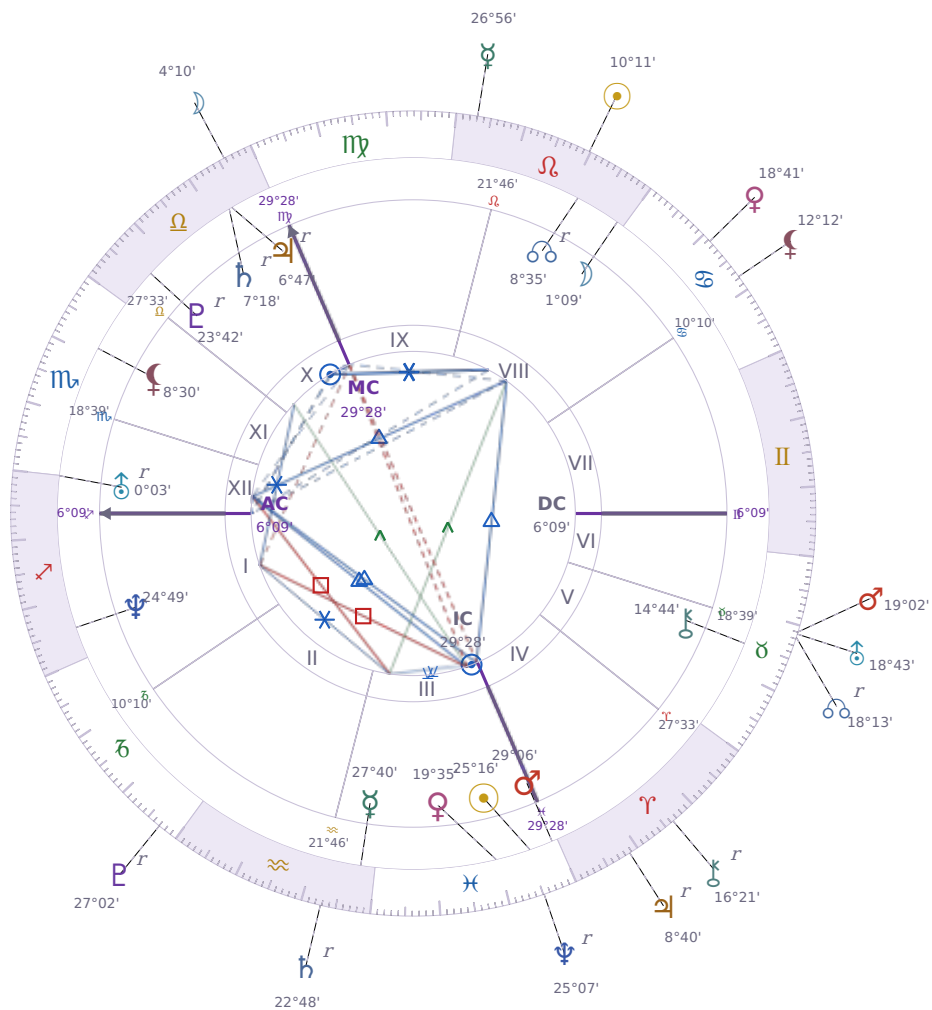

DAILY HOROSCOPE

Péter Magyar

Hungarian politician

♋ Pisces March 16, 1981 00:08 Budapest

Tuesday, 2 August 2022

TRANSITS FOR TODAY

☉ Sun	in ♌ Leo	10°11'35"
☾ Moon	in ♎ Libra	4°10'49"
☿ Mercury	in ♌ Leo	26°56'08"
♀ Venus	in ♋ Cancer	18°41'54"
♂ Mars	in ♉ Taurus	19°02'03"
♃ Jupiter	in ♈ Aries Rx	8°40'55"
♄ Saturn	in ♒ Aquarius Rx	22°48'14"

♅ Uranus	in ♉ Taurus	18°43'09"
♆ Neptune	in ♋ Pisces Rx	25°07'21"
♇ Pluto	in ♑ Capricorn Rx	27°02'17"
♁ Chiron	in ♈ Aries Rx	16°21'03"
♊ NNode	in ♉ Taurus Rx	18°13'33"
♁ Lilith	in ♋ Cancer	12°12'26"

NATAL PLANETS