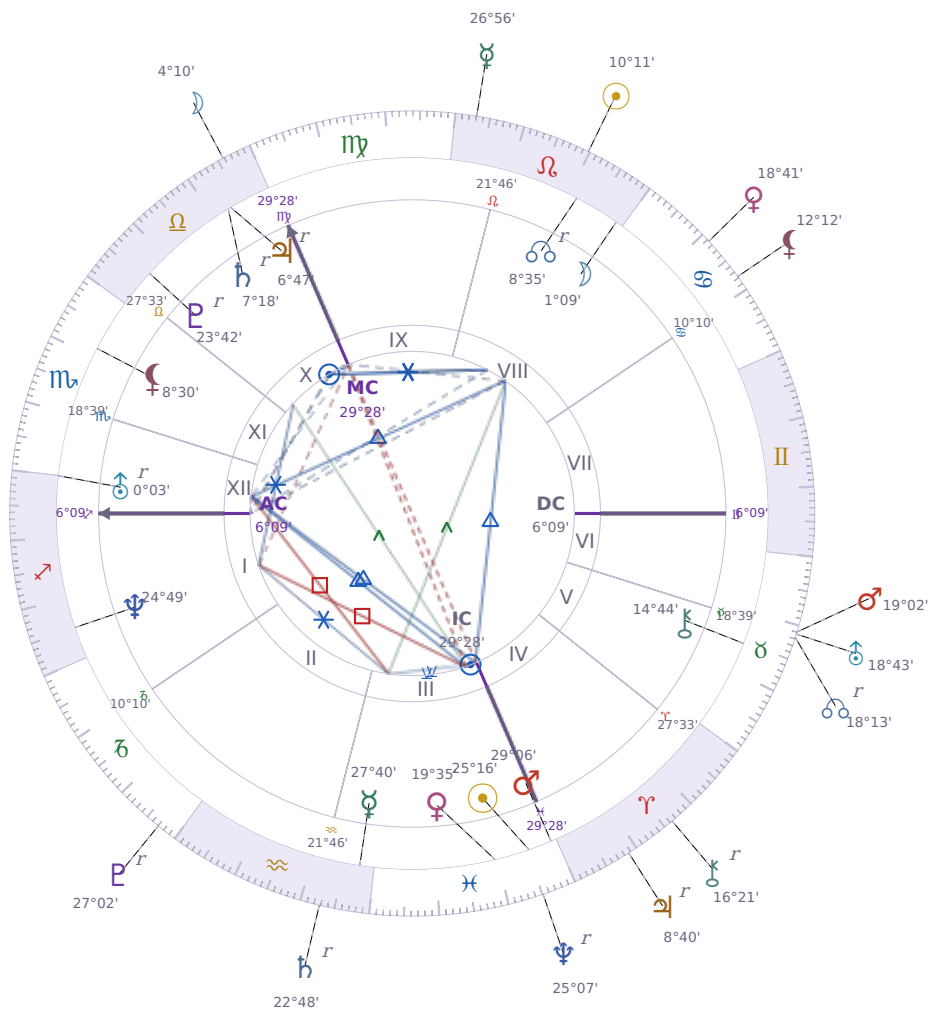

DAILY HOROSCOPE

Péter Magyar

Hungarian politician

♋ Pisces March 16, 1981 00:08 Budapest

Tuesday, 2 August 2022

TRANSITS FOR TODAY

☉ Sun	in ♌ Leo	10°11'35"
☾ Moon	in ♎ Libra	4°10'49"
☿ Mercury	in ♌ Leo	26°56'08"
♀ Venus	in ♋ Cancer	18°41'54"
♂ Mars	in ♉ Taurus	19°02'03"
♃ Jupiter	in ♈ Aries Rx	8°40'55"
♄ Saturn	in ♒ Aquarius Rx	22°48'14"

♅ Uranus	in ♉ Taurus	18°43'09"
♆ Neptune	in ♋ Pisces Rx	25°07'21"
♇ Pluto	in ♑ Capricorn Rx	27°02'17"
♁ Chiron	in ♈ Aries Rx	16°21'03"
♊ NNode	in ♉ Taurus Rx	18°13'33"
♁ Lilith	in ♋ Cancer	12°12'26"

NATAL PLANETS