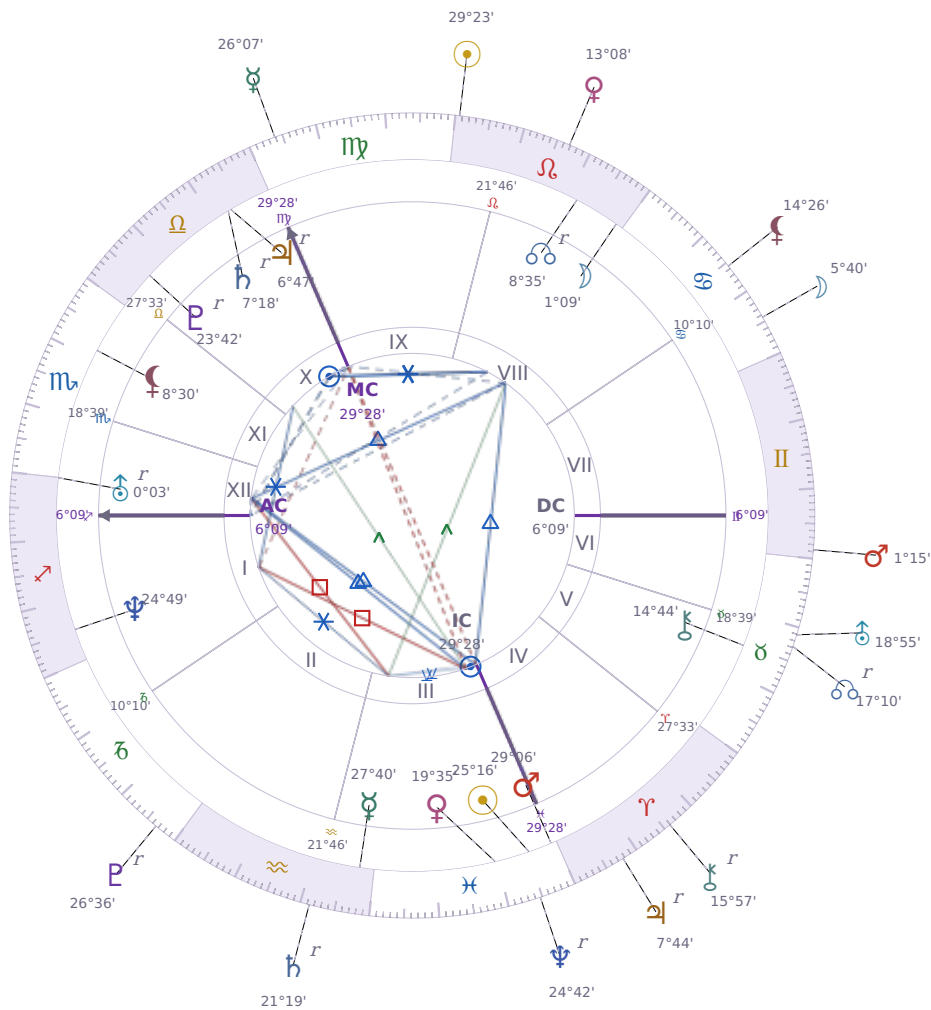

DAILY HOROSCOPE

Péter Magyar

Hungarian politician

♋ Pisces March 16, 1981 00:08 Budapest

Monday, 22 August 2022

TRANSITS FOR TODAY

☉ Sun	in ♌ Leo	29°23'13"
☾ Moon	in ♋ Cancer	5°40'17"
☿ Mercury	in ♍ Virgo	26°07'22"
♀ Venus	in ♌ Leo	13°08'52"
♂ Mars	in ♊ Gemini	1°15'42"
♃ Jupiter	in ♈ Aries Rx	7°44'11"
♄ Saturn	in ♒ Aquarius Rx	21°19'09"