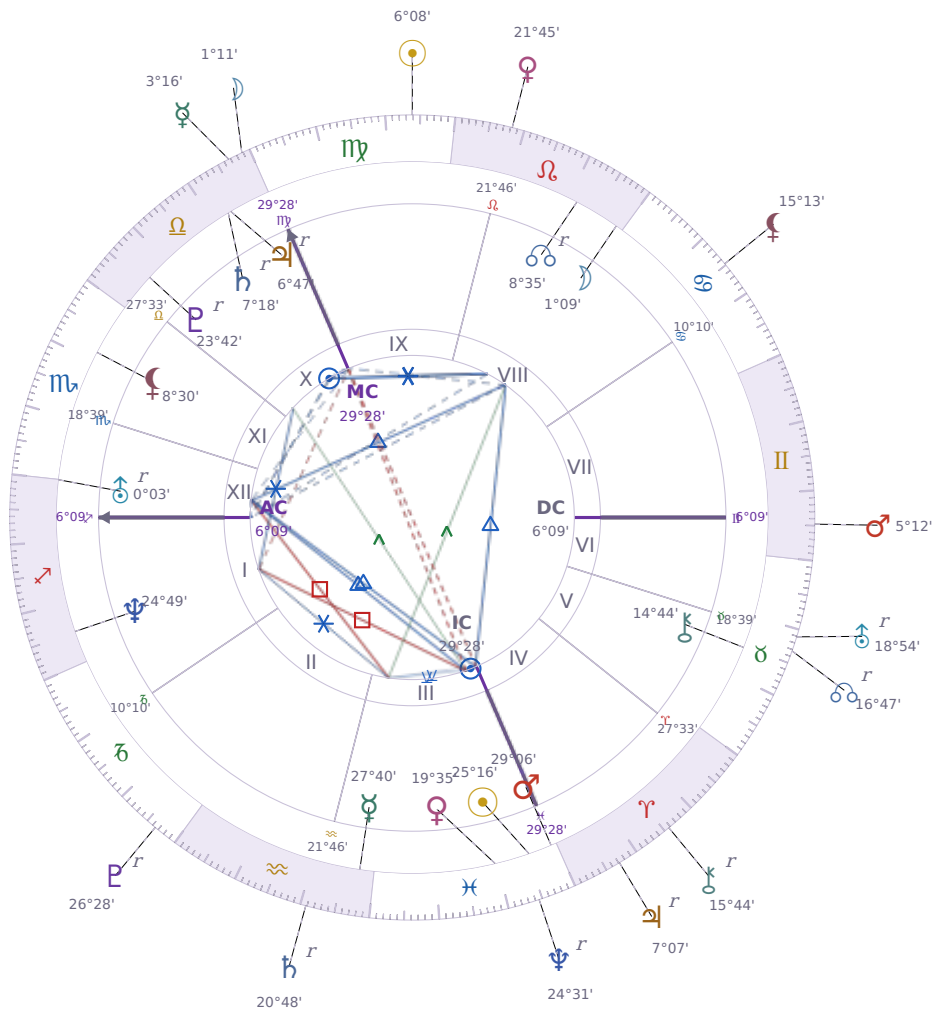

DAILY HOROSCOPE

Péter Magyar

Hungarian politician

♋ Pisces March 16, 1981 00:08 Budapest

Monday, 29 August 2022

TRANSITS FOR TODAY

☉ Sun	in ♍ Virgo	6°08'32"
☾ Moon	in ♎ Libra	1°11'58"
☿ Mercury	in ♎ Libra	3°16'35"
♀ Venus	in ♌ Leo	21°45'53"
♂ Mars	in ♊ Gemini	5°12'14"
♃ Jupiter	in ♈ Aries Rx	7°07'28"
♄ Saturn	in ♒ Aquarius Rx	20°48'42"

♅ Uranus	in ♉ Taurus	Rx	18°54'38"
♆ Neptune	in ♋ Pisces	Rx	24°31'32"
♇ Pluto	in ♑ Capricorn	Rx	26°28'57"
♁ Chiron	in ♈ Aries	Rx	15°44'36"
♁ NNode	in ♉ Taurus	Rx	16°47'46"
♁ Lilith	in ♋ Cancer		15°13'19"