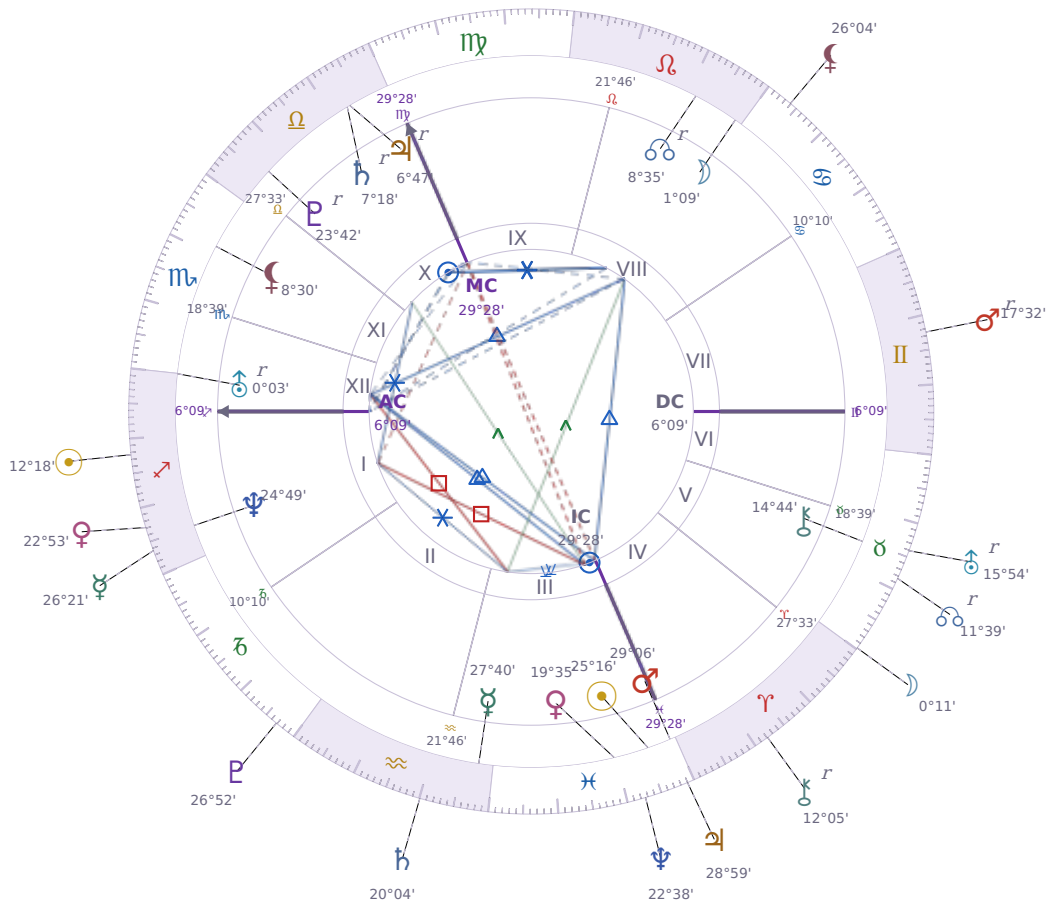

DAILY HOROSCOPE

## Péter Magyar

Hungarian politician

♋ Pisces March 16, 1981 00:08 Budapest

**Sunday, 4 December 2022**

### TRANSITS FOR TODAY

☉ Sun	in ♏ Sagittarius	12°18'16"
☾ Moon	in ♉ Taurus	0°11'48"
☿ Mercury	in ♏ Sagittarius	26°21'42"
♀ Venus	in ♏ Sagittarius	22°53'44"
♂ Mars	in ♊ Gemini Rx	17°32'17"
♃ Jupiter	in ♋ Pisces	28°59'28"
♄ Saturn	in ♒ Aquarius	20°04'51"