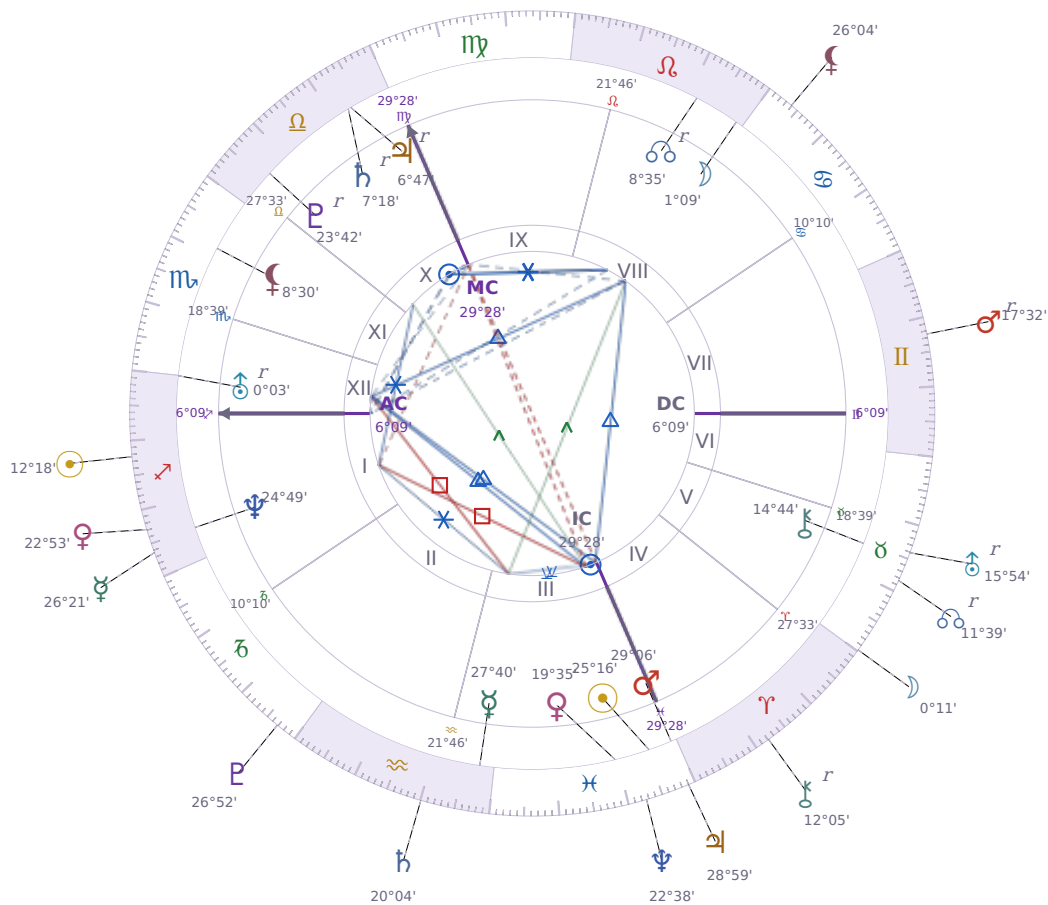

DAILY HOROSCOPE

## Péter Magyar

Hungarian politician

♋ Pisces March 16, 1981 00:08 Budapest

**Sunday, 4 December 2022**

### TRANSITS FOR TODAY

☉ Sun	in ♏ Sagittarius	12°18'16"
☾ Moon	in ♉ Taurus	0°11'48"
☿ Mercury	in ♏ Sagittarius	26°21'42"
♀ Venus	in ♏ Sagittarius	22°53'44"
♂ Mars	in ♊ Gemini Rx	17°32'17"
♃ Jupiter	in ♋ Pisces	28°59'28"
♄ Saturn	in ♒ Aquarius	20°04'51"